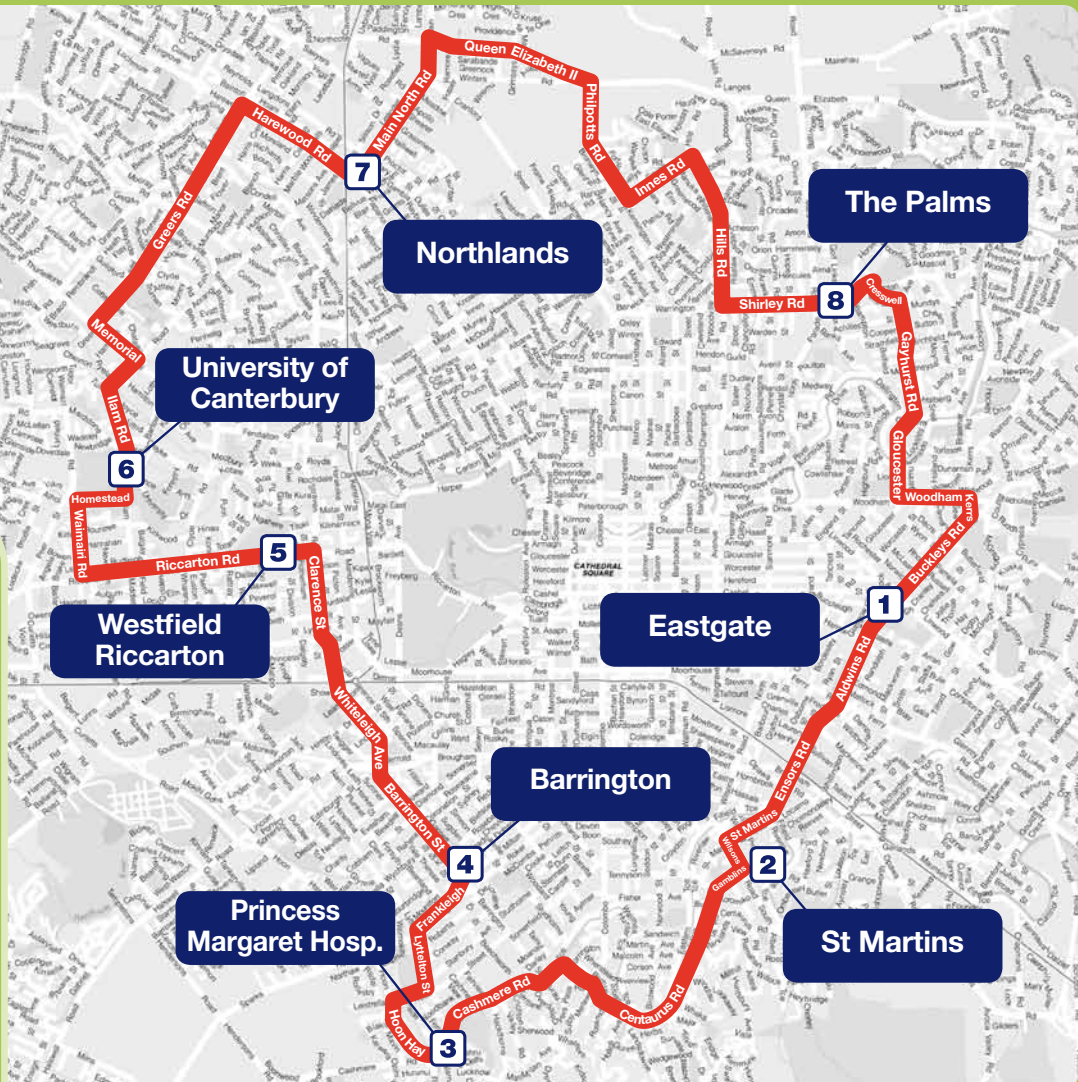

metro

THE ORBITER
TRAVEL ROUND CHRISTCHURCH IN EITHER DIRECTION THE EASY WAY

Travel to:

Westfield Riccarton
Bush Inn Centre
University of Canterbury
Jellie Park Aqualand
Northlands
The Palms
Eastgate
St Martins Shops
Princess Margaret Hospital
Pioneer Leisure Centre
Barrington Shopping Centre
Westpac Arena

Timetable valid from 01 June 2007

Please signal the driver!

metro

kiwimaps

THE ORBITER
TRAVEL ROUND CHRISTCHURCH IN EITHER DIRECTION THE EASY WAY

Orbiter CLOCKWISE Timetable

MONDAY to FRIDAY

AM	6.00	6.12	6.18	6.24	6.35	6.44	6.59	7.15	7.30
-----------	------	------	------	------	------	------	------	------	------