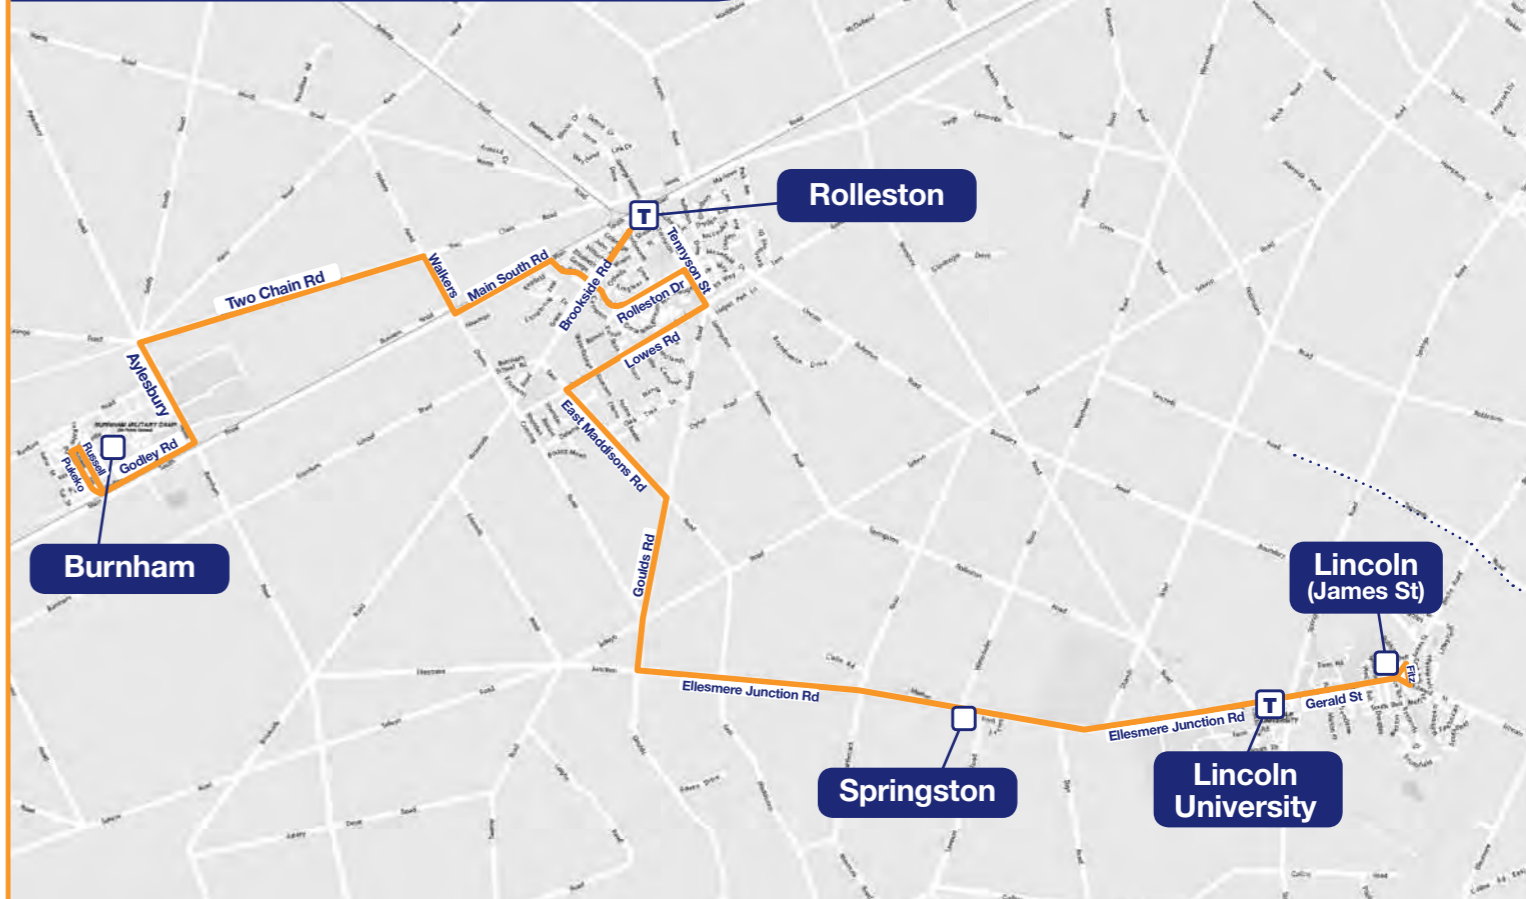

88 Rolleston ↔ City

Key

- Key Destination
- T Transfer Point (Transfer to other routes)
- 88 Rolleston
- 820 Burnham/Lincoln
- ⋯ Fare Boundary

820 Burnham ↔ Lincoln via Rolleston

Fares and Travel Zones

Please tell the driver the full zone distance you wish to travel on your first trip. These services travel within the Christchurch and South West fare zones. Refer to the latest Outer Zones Fare Guide for fare prices. This is available from the city Bus Exchange or contact Metroinfo.

88 Rolleston	
Christchurch Zone (1) City to Jones/Dawsons Road	• City - Templeton
South West Zone (2) Jones/Dawsons Road to Rolleston	• City - Rolleston • Templeton - Rolleston

820 Burnham - Lincoln via Rolleston
Travels within South West Zone only. Single Zone Fare applies (1).

NO DROP-OFF ZONE - Pick ups only, no drop offs before Church Corner

CITY to Burnham Travel

Passengers can transfer from the 88 service to the 820 service at Rolleston.

Times displayed are the earliest possible arrivals. Traffic congestion may cause delays – we apologise for any inconvenience. City Bus Exchange times are approximate only.