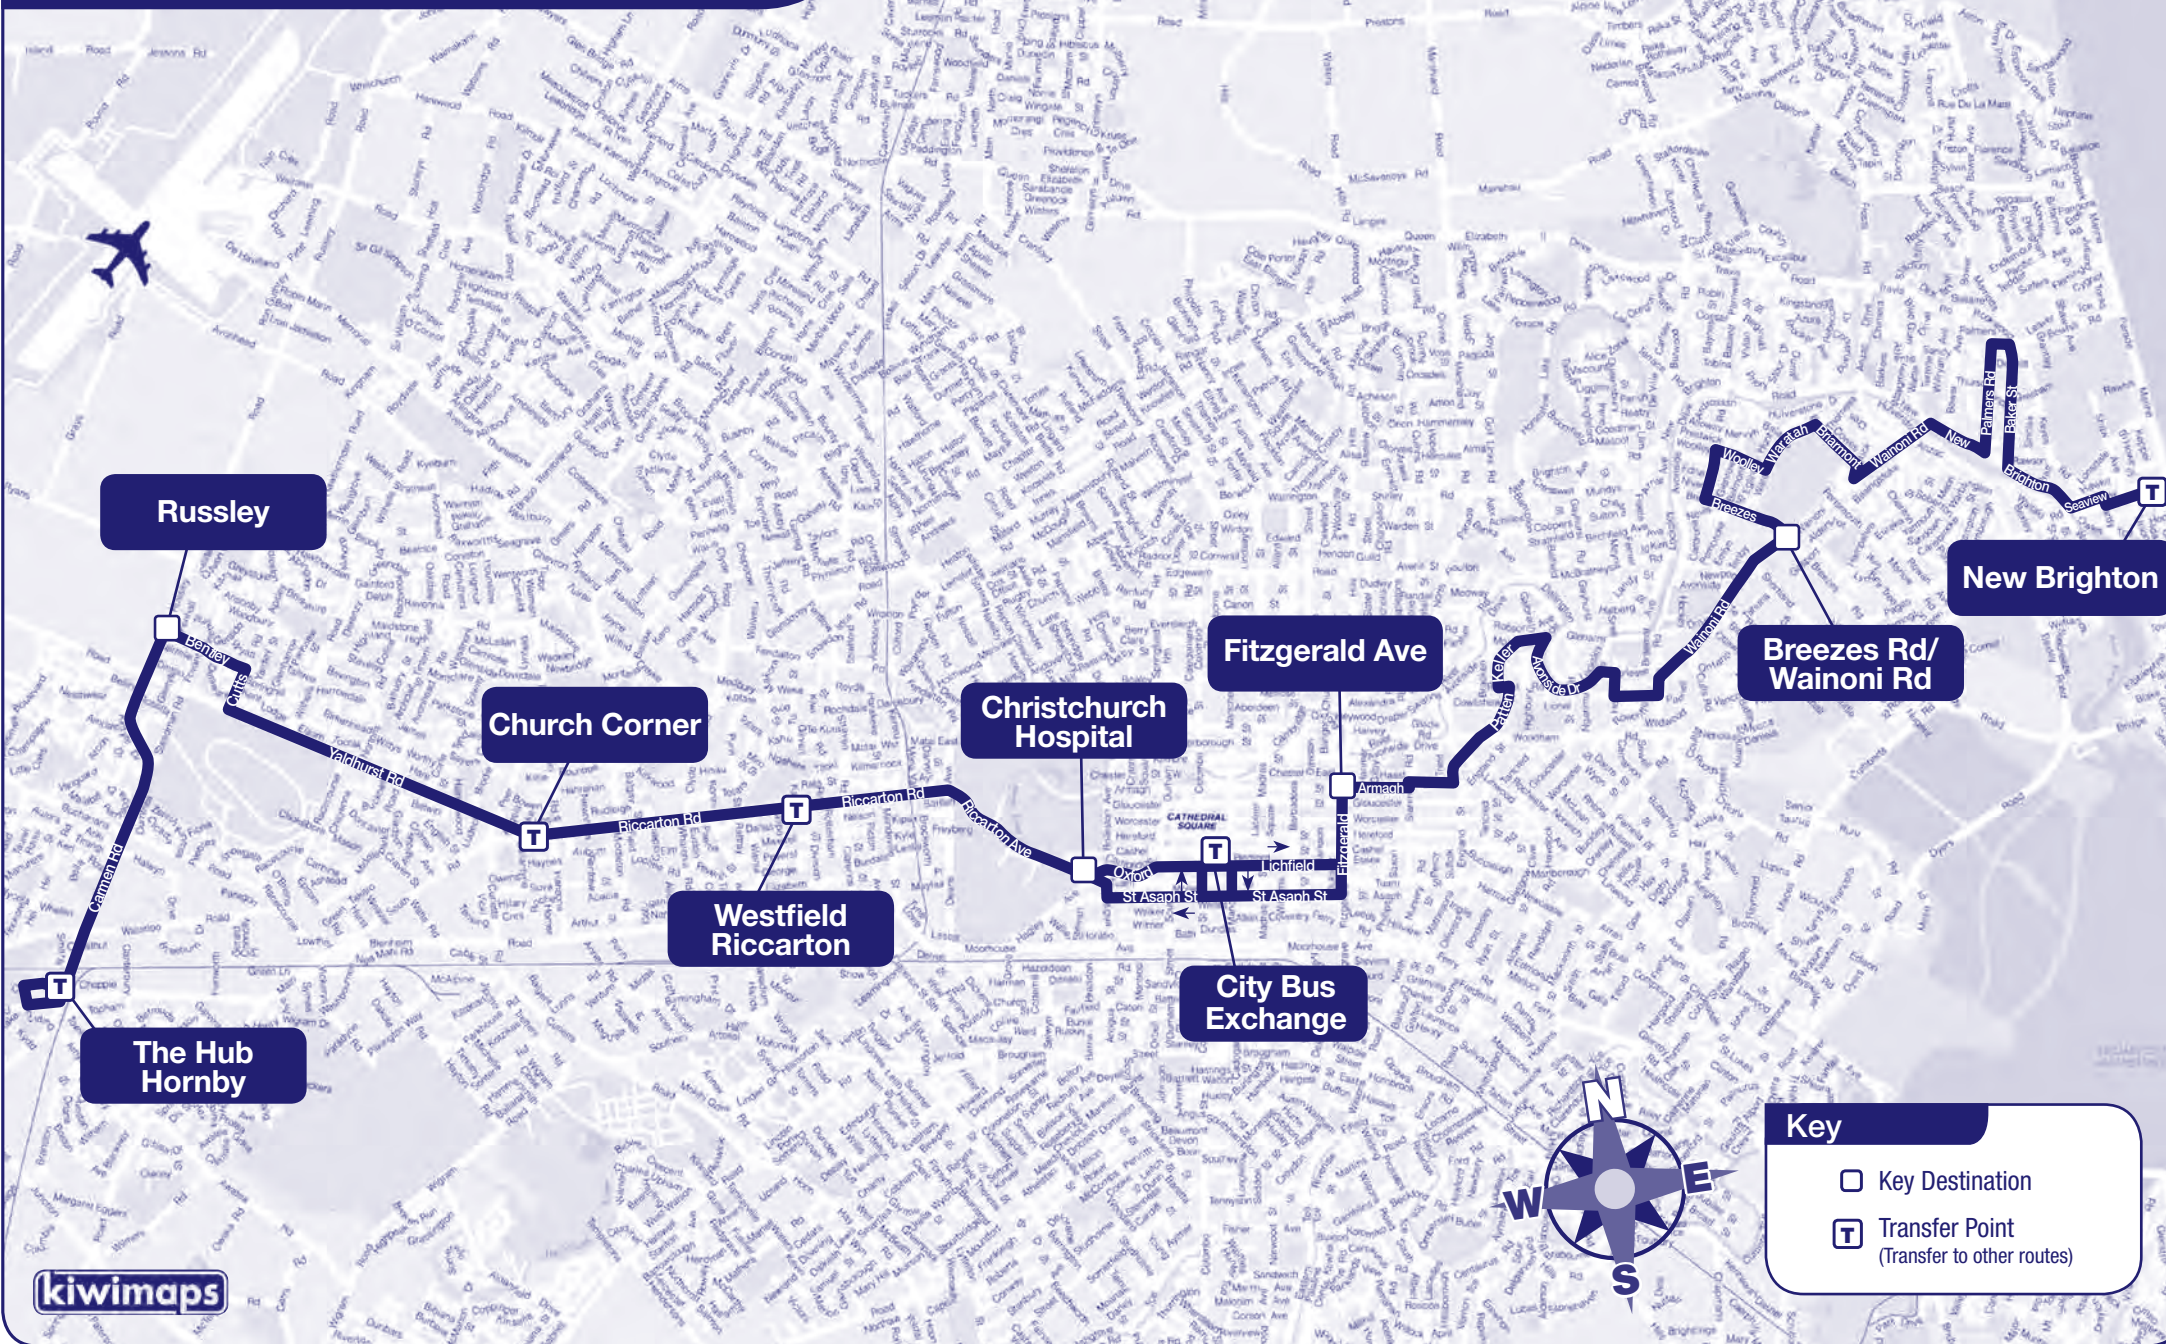

84 Russley ↔ Avondale

84 Russley Avondale

NEW TIMETABLE
Service starts Monday 1st November 2010

Fares

- This service travels within the Christchurch Fare Zone.
- Children under 18 receive a reduced fare upon presentation of approved ID
- Children under 5 travel for free when accompanied by a fare paying passenger

Service Information

- All buses on this service have wheelchair access.
- Bike Racks fitted to all buses on this service.

Route operated by Christchurch Bus Services Ltd

- | | |
|-----------------------|---------------------------|
| The Hub Hornby | CPIT/Polytechnic |
| Masham | Avonside |
| Russley | Wainoni |
| Upper Riccarton | Porritt Park |
| Bush Inn Centre | Avondale |
| Westfield Riccarton | New Brighton Beach & Pier |
| Christchurch Hospital | |

SUNDAY								
	The Hub Hornby	Russley	Westfield Riccarton	Chch Hospital	City Bus Exchange	Fitzgerald Ave	Breezes/Wainoni Rd	New Brighton
AM	7:53	7:59	8:10	8:15	8:18	8:26	8:37	8:53
	8:23	8:29	8:40	8:45	8:48	8:56	9:07	9:23
	8:53	8:59	9:10	9:15	9:18	9:26	9:37	9:53
	9:23	9:29	9:40	9:45	9:48	9:56	10:07	10:23
	9:53	9:59	10:10	10:15	10:18	10:26	10:37	10:53
	10:22	10:29	10:40	10:45	10:48	10:56	11:07	11:23
	10:51	10:58	11:10	11:15	11:18	11:26	11:37	11:53
	11:19	11:26	11:38	11:45	11:48	11:56	12:07	12:23
	11:49	11:56	12:08	12:15	12:18	12:26	12:37	12:53
PM	12:19	12:26	12:38	12:45	12:48	12:56	1:07	1:23
	12:49	12:56	1:08	1:15	1:18	1:26	1:37	1:53
	1:19	1:26	1:38	1:45	1:48	1:56	2:07	2:23
	1:49	1:56	2:08	2:15	2:18	2:26	2:37	2:53
	2:19	2:26	2:38	2:45	2:48	2:56	3:07	3:23
	2:49	2:56	3:08	3:15	3:18	3:26	3:37	3:53
	3:19	3:26	3:38	3:45	3:48	3:56	4:07	4:23
	3:50	3:57	4:08	4:15	4:18	4:26	4:37	4:53
	4:20	4:27	4:38	4:45	4:48	4:56	5:07	5:23
	4:52	4:59	5:10	5:15	5:18	5:26	5:37	5:53
	5:23	5:29	5:40	5:45	5:48	5:56	6:07	6:23
	6:08	6:14	6:25	6:30	6:33	6:41	6:52	7:08
	7:08	7:14	7:25	7:30	7:33	7:41	7:52	8:08
	8:08	8:14	8:25	8:30	8:33	8:41	8:52	9:08
	9:08	9:14	9:25	9:30	9:33	9:41	9:52	10:08