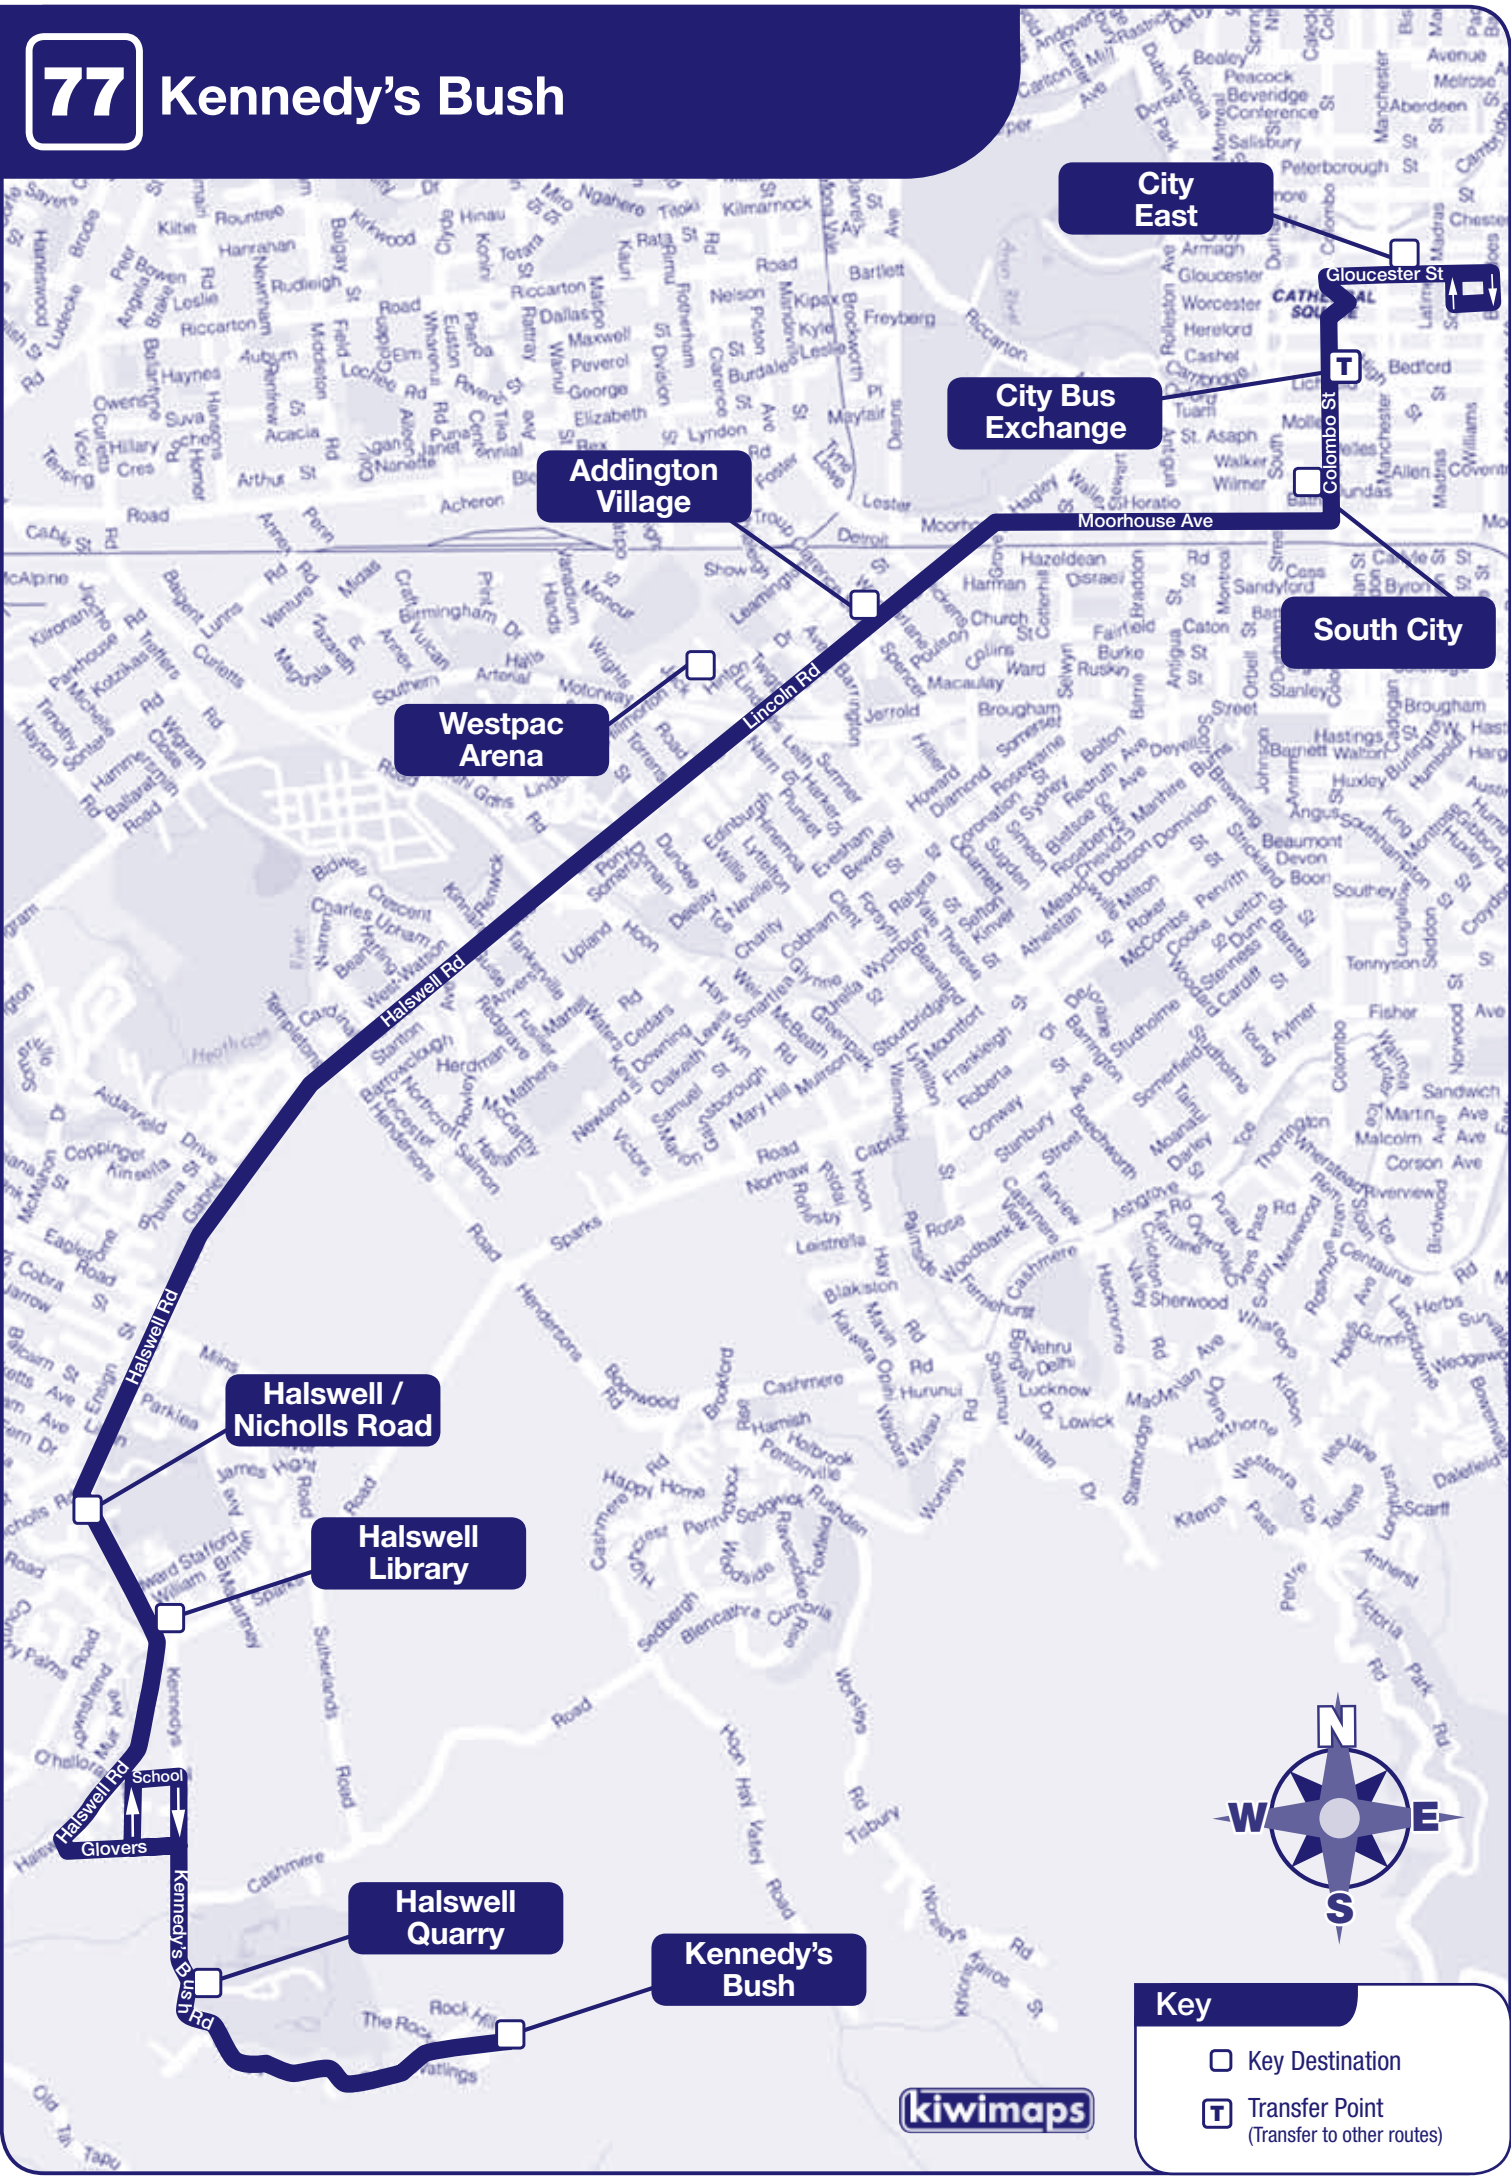

Bike Racks fitted to all buses on this service.

Route operated by Red Bus Limited

Public Holidays

On Public Holidays and from 26 Dec to 02 Jan (excluding Sunday), all services run to the Saturday timetable, except:

- on Good Friday, Christmas Day and when a Public Holiday occurs on a Sunday, all services will run to the Sunday timetable
- on Christmas Day no buses will commence trips after 6pm

Want to know more?

Visit Metroinfo in the city Bus Exchange, give us a call or view our website

metroinfo 3 66 88 55
www.metroinfo.co.nz

Real time bus arrival information is also available online, or via WAP phones at **wap.metroinfo.org.nz**

Your Metro service is proudly provided by

Timetable valid from 02 November 2009

metro

77

Kennedy's Bush

Travel to:

Kennedy's Bush
Halswell Quarry
Halswell
Halswell Shops
Hillmorton
Addington
Addington Raceway
Westpac Arena
Addington Village
South City

NEW ROUTE & TIMETABLE
Service starts Monday 2nd November 2009

Please signal the driver!

CITY to Kennedy's Bush via Moorhouse Avenue

BUS EXCHANGE: Departs Platform D1

MONDAY to FRIDAY

	City East	City Bus Exchange	Addington Village	Halswell / Nicholls Rd	Kennedy's Bush
AM	8.03	8.10	8.18	8.29	8.38
	9.33	9.40	9.48	9.59	10.08
	11.03	11.10	11.18	11.29	11.38
PM	12.32	12.40	12.48	12.59	1.08
	2.02	2.10	2.18	2.29	2.38
	3.32	3.40	3.50	4.03	4.12
	4.32	4.40	4.50	5.03	5.12
	5.02	5.10	5.20	5.33	5.42
	5.32	5.40	5.48	5.59	6.08
	6.33	6.40	6.48	6.59	7.08
	8.03	8.10	8.18	8.29	8.38
	9.33	9.40	9.48	9.59	10.08

SATURDAY

	City East	City Bus Exchange	Addington Village	Halswell / Nicholls Rd	Kennedy's Bush
AM	8.28	8.35	8.42	8.53	9.02
	9.58	10.05	10.12	10.23	10.32
	11.28	11.35	11.42	11.53	12.02
PM	12.58	1.05	1.12	1.23	1.32
	2.28	2.35	2.42	2.53	3.02
	3.58	4.05	4.12	4.23	4.32
	5.28	5.35	5.42	5.53	6.02
	6.58	7.05	7.12	7.23	7.32
	8.28	8.35	8.42	8.53	9.02
	9.58	10.05	10.12	10.23	10.32

SUNDAY

	City East	City Bus Exchange	Addington Village	Halswell / Nicholls Rd	Kennedy's Bush
AM	8.28	8.35	8.42	8.53	9.02
	9.58	10.05	10.12	10.23	10.32
	11.28	11.35	11.42	11.53	12.02
PM	12.58	1.05	1.12	1.23	1.32
	2.28	2.35	2.42	2.53	3.02
	3.58	4.05	4.12	4.23	4.32
	5.28	5.35	5.42	5.53	6.02
	6.58	7.05	7.12	7.23	7.32
	8.28	8.35	8.42	8.53	9.02

KENNEDY'S BUSH to City via Moorhouse Avenue

MONDAY to FRIDAY

	Kennedy's Bush	Halswell / Nicholls Rd	Addington Village	City Bus Exchange	City East
AM	7.21	7.29	7.40	7.48	7.54
	7.51	7.59	8.12	8.20	8.26
	8.21	8.29	8.42	8.50	8.56
	8.51	8.59	9.10	9.18	9.24
	10.21	10.29	10.40	10.48	10.54
	11.51	11.59	12.10	12.19	12.25
PM	1.21	1.29	1.40	1.49	1.55
	2.51	2.59	3.10	3.19	3.25
	4.21	4.29	4.40	4.49	4.55
	5.51	5.59	6.10	6.18	6.24
	7.21	7.29	7.40	7.48	7.54
	8.51	8.59	9.10	9.18	9.24

FRIDAY ONLY

PM	10.21	10.29	10.40	10.48	10.54

SATURDAY

	Kennedy's Bush	Halswell / Nicholls Rd	Addington Village	City Bus Exchange	City East
AM	7.40	7.48	7.59	8.07	8.13
	9.10	9.18	9.29	9.37	9.43
	10.40	10.48	10.59	11.07	11.13
PM	12.10	12.18	12.29	12.37	12.43
	1.40	1.48	1.59	2.07	2.13
	3.10	3.18	3.29	3.37	3.43
	4.40	4.48	4.59	5.07	5.13
	6.10	6.18	6.29	6.37	6.43
	7.40	7.48	7.59	8.07	8.13
	9.10	9.18	9.29	9.37	9.43
	10.40	10.48	10.59	11.07	11.13

SUNDAY

	Kennedy's Bush	Halswell / Nicholls Rd	Addington Village	City Bus Exchange	City East
AM	7.40	7.48	7.59	8.07	8.13
	9.10	9.18	9.29	9.37	9.43
	10.40	10.48	10.59	11.07	11.13
PM	12.10	12.18	12.29	12.37	12.43
	1.40	1.48	1.59	2.07	2.13
	3.10	3.18	3.29	3.37	3.43
	4.40	4.48	4.59	5.07	5.13
	6.10	6.18	6.29	6.37	6.43
	7.40	7.48	7.59	8.07	8.13
	9.10	9.18	9.29	9.37	9.43

Times displayed are the earliest possible arrivals. Traffic congestion may cause delays – we apologise for any inconvenience. City Bus Exchange times are approximate only.

77 Kennedy's Bush

Key

- Key Destination
- T Transfer Point (Transfer to other routes)