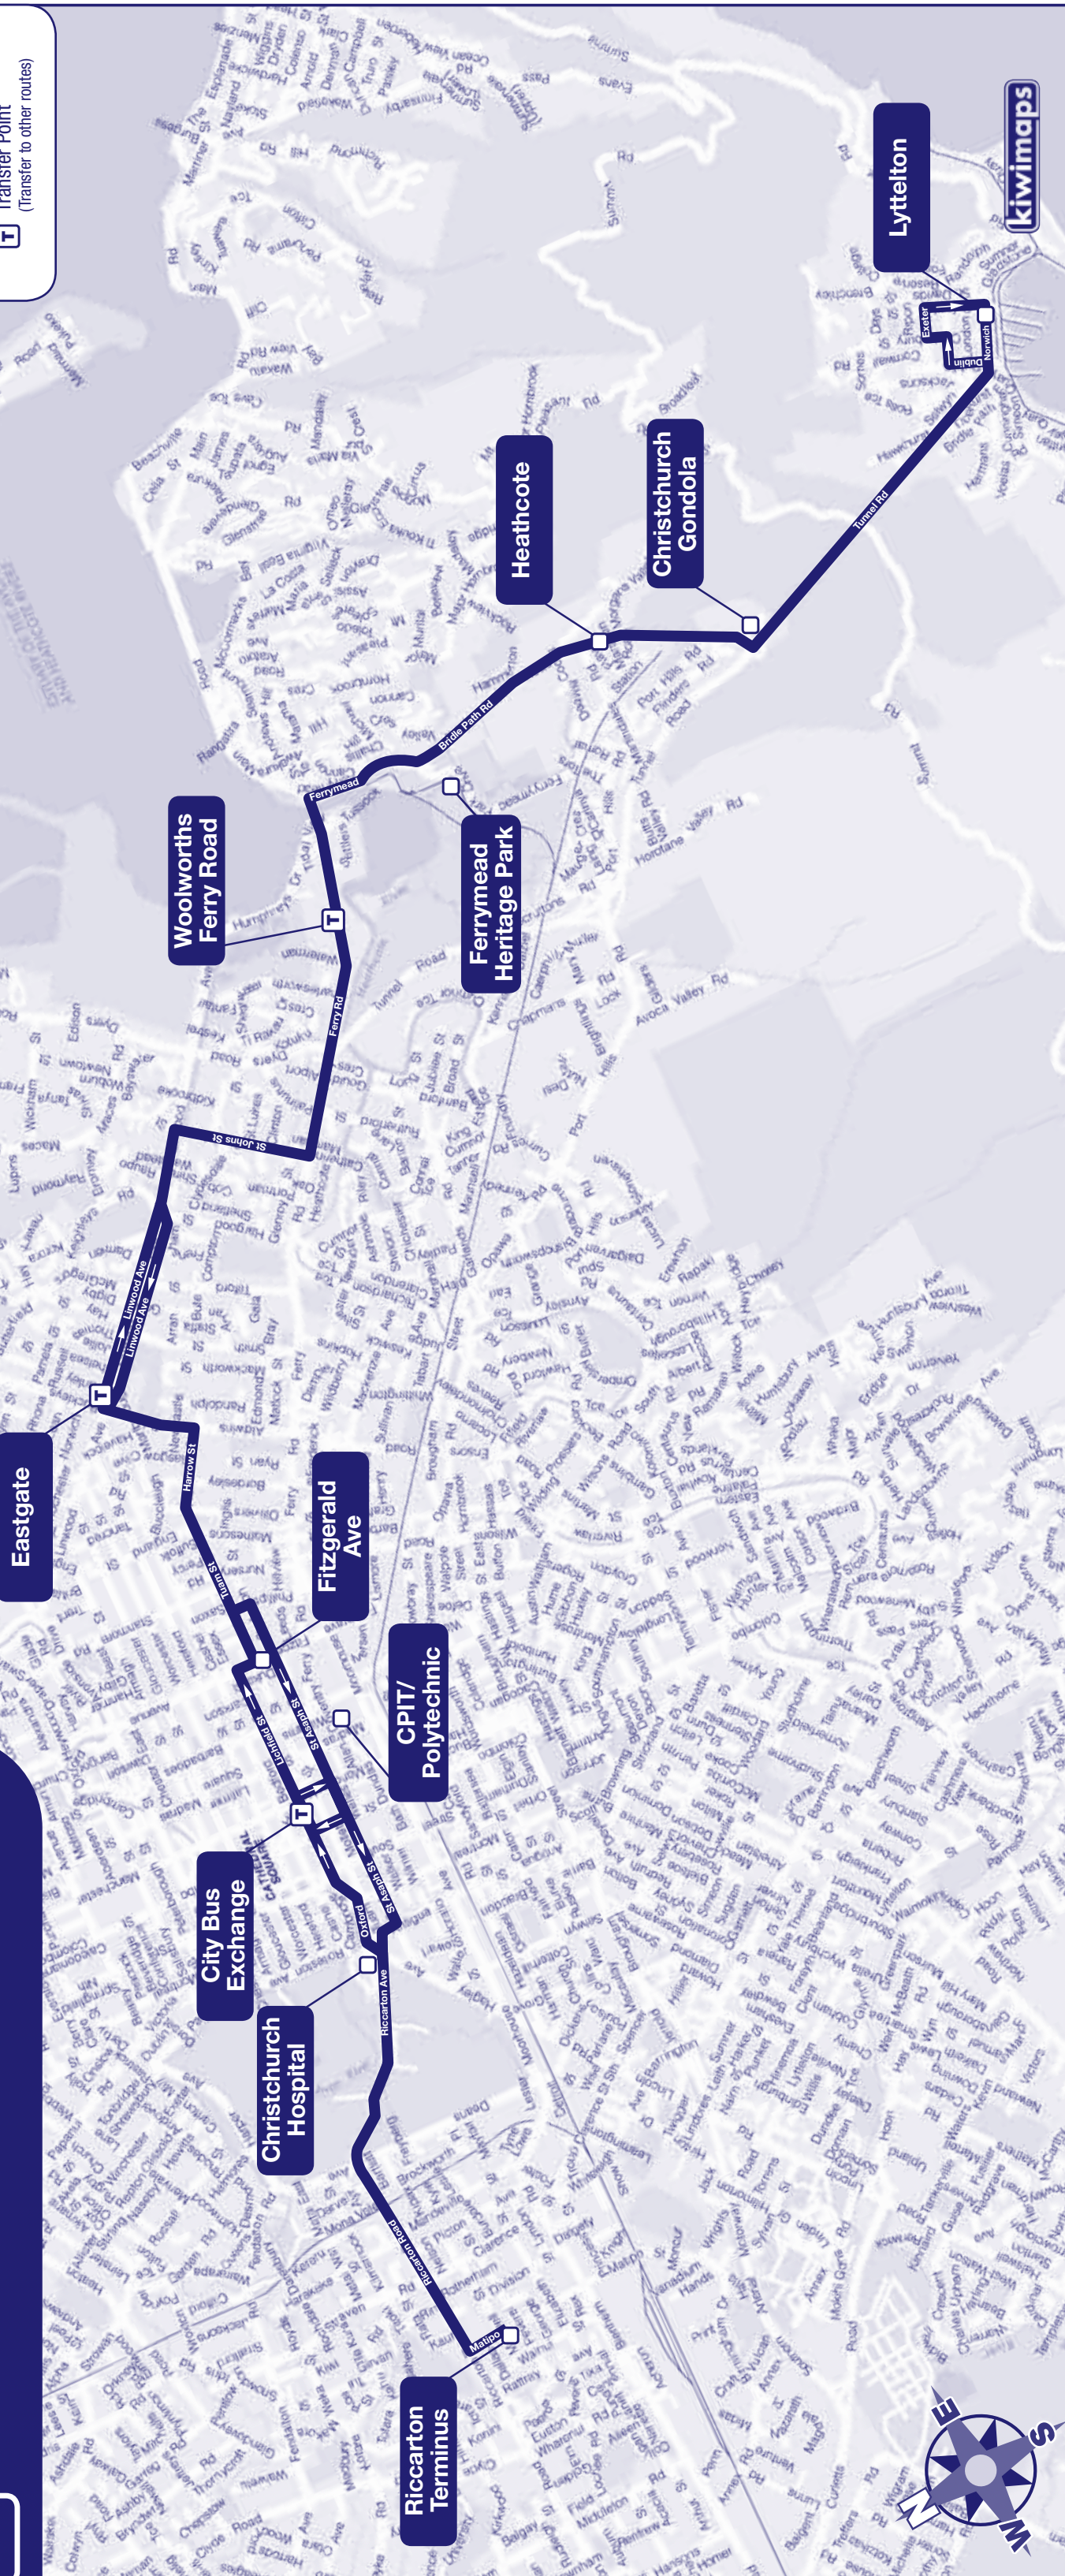

Fares

- A Zone 1 cash or Metrocard fare applies to this service
- Children under 18 receive a reduced fare upon presentation of approved ID
- Children under 5 travel for free when accompanied by a fare paying passenger

Service Information

All services departing the city between 9am and 3pm, after 6pm, and during weekends have wheelchair access

Bike Racks fitted to all buses on this service.

Route operated by Leopard Coachlines

SATURDAY and SUNDAY

	Lyttelton	Heathcote	W'worths Ferry Rd	Eastgate	Fitzgerald Ave	City Bus Exchange	Chch Hospital	Riccarton Terminus
AM	6.50	6.58	7.03	7.11	7.17	7.22	7.26	7.38
	7.50	7.58	8.03	8.11	8.17	8.22	8.26	8.38
	8.50	8.58	9.03	9.11	9.17	9.22	9.26	9.38
	9.50	9.58	10.03	10.12	10.18	10.24	10.28	10.40
	10.50	10.59	11.04	11.13	11.19	11.25	11.30	11.42
	11.50	11.59	12.04	12.13	12.19	12.25	12.30	12.42
PM	12.50	12.59	1.04	1.13	1.19	1.25	1.30	1.42
	1.50	1.59	2.04	2.13	2.19	2.25	2.30	2.42
	2.50	2.59	3.04	3.13	3.19	3.25	3.30	3.42
	3.50	3.59	4.04	4.12	4.18	4.23	4.27	4.39
	4.50	4.59	5.04	5.12	5.18	5.23	5.27	5.39
	5.50	5.59	6.04	6.12	6.18	6.23	6.27	6.39
	6.50	6.59	7.04	7.12	7.18	7.23	7.27	7.39
	7.50	7.59	8.04	8.12	8.18	8.23	8.27	8.39
	8.50	8.58	9.03	9.11	9.17	9.22	9.26	9.38
	9.50	9.58	10.03	10.11	10.17	10.22	10.26	10.38

Times displayed are the earliest possible arrivals. Traffic congestion may cause delays – we apologise for any inconvenience. City Bus Exchange times are approximate only.

35

Riccarton ←→ Heathcote

Key

- Key Destination
- Ⓣ Transfer Point (Transfer to other routes)