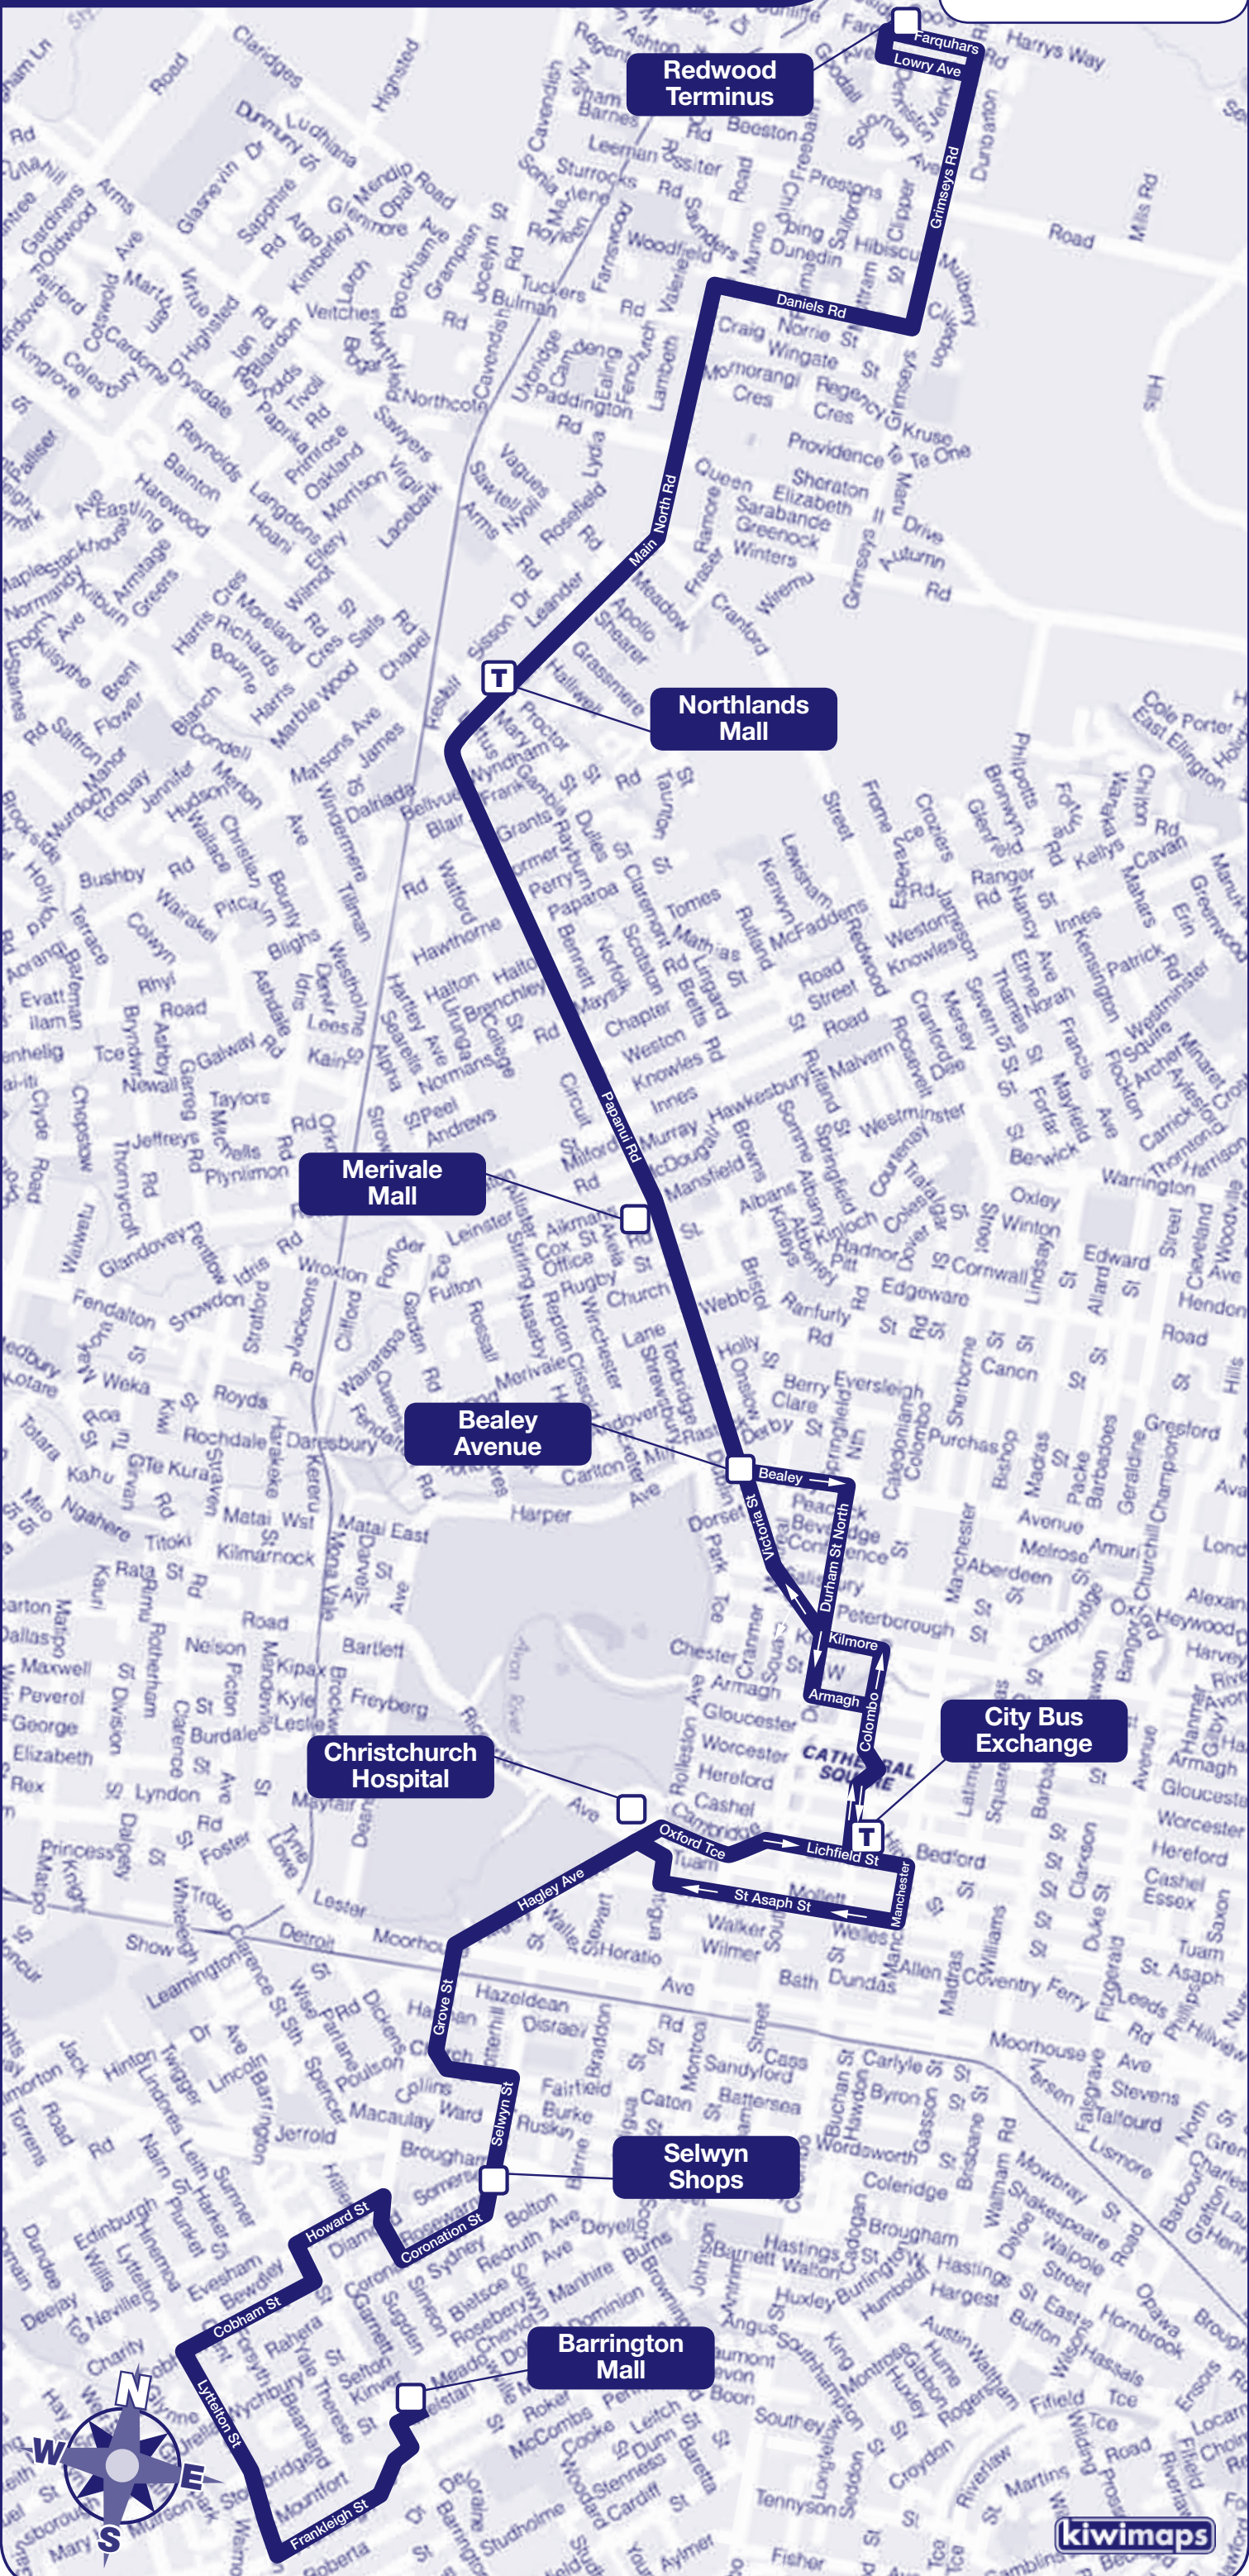

## Service Information

All services departing the city between 9am and 3pm, after 6pm, and during weekends have wheelchair access

Route operated by Red Bus Limited

# 22 Redwood ↔ Spreydon

**Key**

- Key Destination
- T Transfer Point (Transfer to other routes)

**Redwood Terminus**

**Northlands Mall**

**Merivale Mall**

**Bealey Avenue**

**Christchurch Hospital**