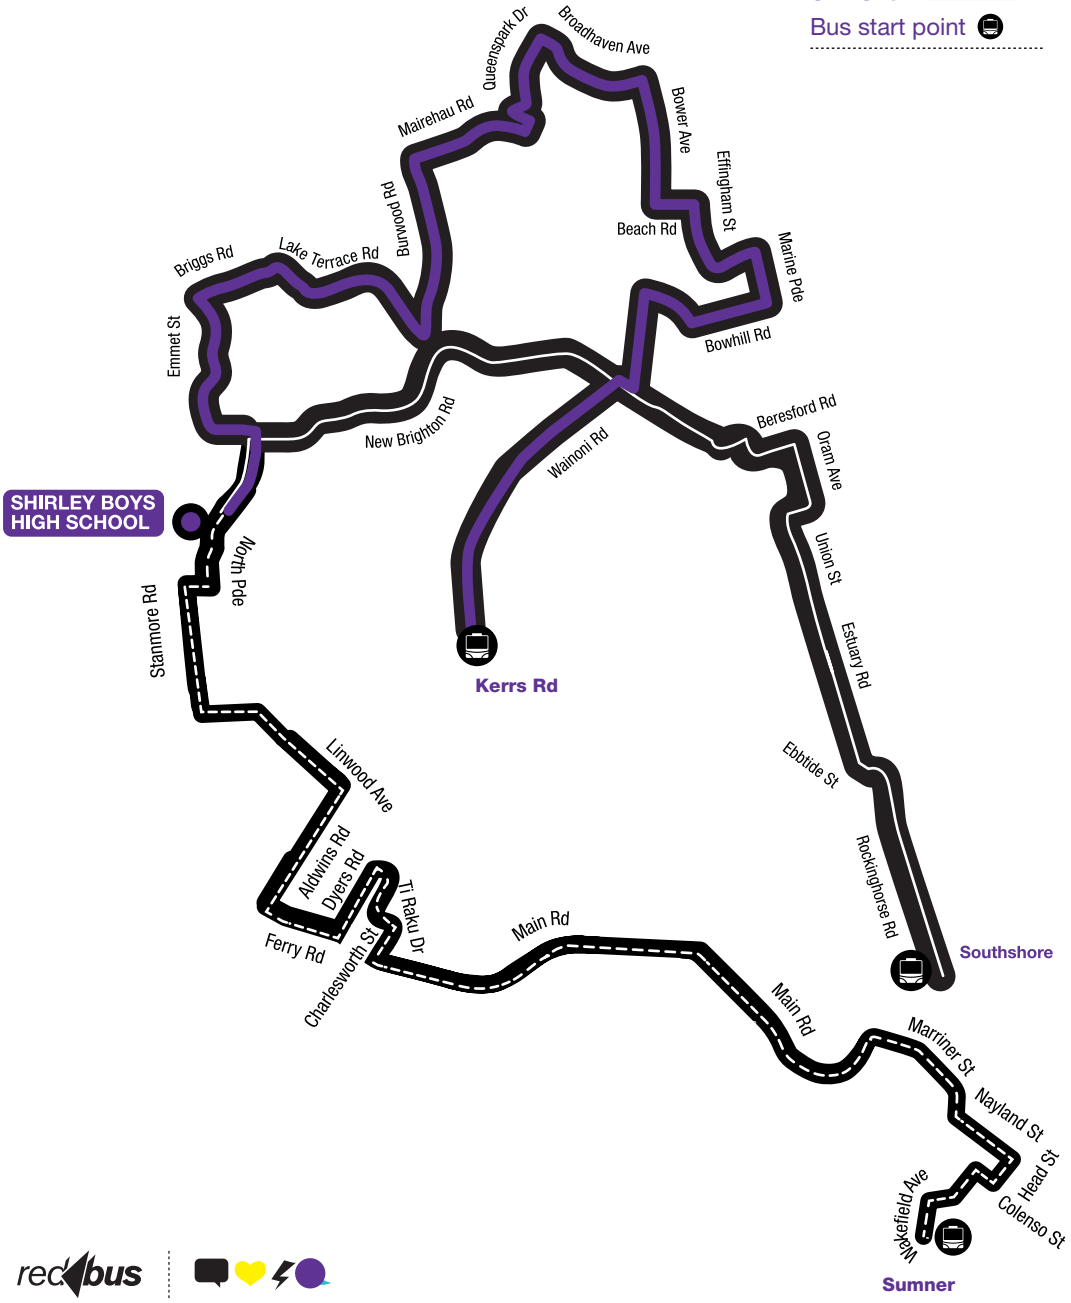

SHIRLEY BOYS' HIGH SCHOOL ROUTES

SHIRLEY BOYS' HIGH TO SOUTHSHORE

SBHS#1	Mon-Fri	Mon-Thur	Fri Only
Southshore	7:30am	3:40pm	2:50pm
SBHS	8:10am	3:00pm	2:10pm

SHIRLEY BOYS' HIGH TO KERRS ROAD

SBHS#2	Mon-Fri	Mon-Thur	Fri Only
Kerrs Rd	7:25am	3:40pm	2:50pm
SBHS	8:10am	3:00pm	2:10pm

SHIRLEY BOYS' HIGH TO SUMNER

SBHS#3	Mon-Fri	Mon-Thur	Fri Only
Sumner	7:20am	3:50pm	3:00pm
SBHS	8:10am	3:00pm	2:10pm

Also refer to S21 timetable for services from Kaiopoi and beyond.

This service runs Monday to Friday in term time.
It does not operate on public holidays.
Times listed in timetables are approximate only.

**ZONE ONE
FARES
apply to this
service.**

ENJOY THE RIDE!

Our drivers are keen to make sure everyone riding the school bus has a **safe and cruisey trip.**

We expect you to look out for, and **respect others while riding the bus.** We have no tolerance if this is compromised in any way, so let us know if there's any trouble.
(See also the Metro Code of Conduct.)

WWW.REDBUS.CO.NZ

metroinfo 3 66 88 55
www.metroinfo.co.nz

**SHIRLEY
BOYS'
HIGH
SCHOOL**

**VALID
2012**

SBHS ROUTE MAPS

- SBHS#1 
- SBHS#2 
- SBHS#3 
- Bus start point 

This service runs Monday to Friday in term time.
 It does not operate on public holidays.
 Times listed in timetables are approximate only.