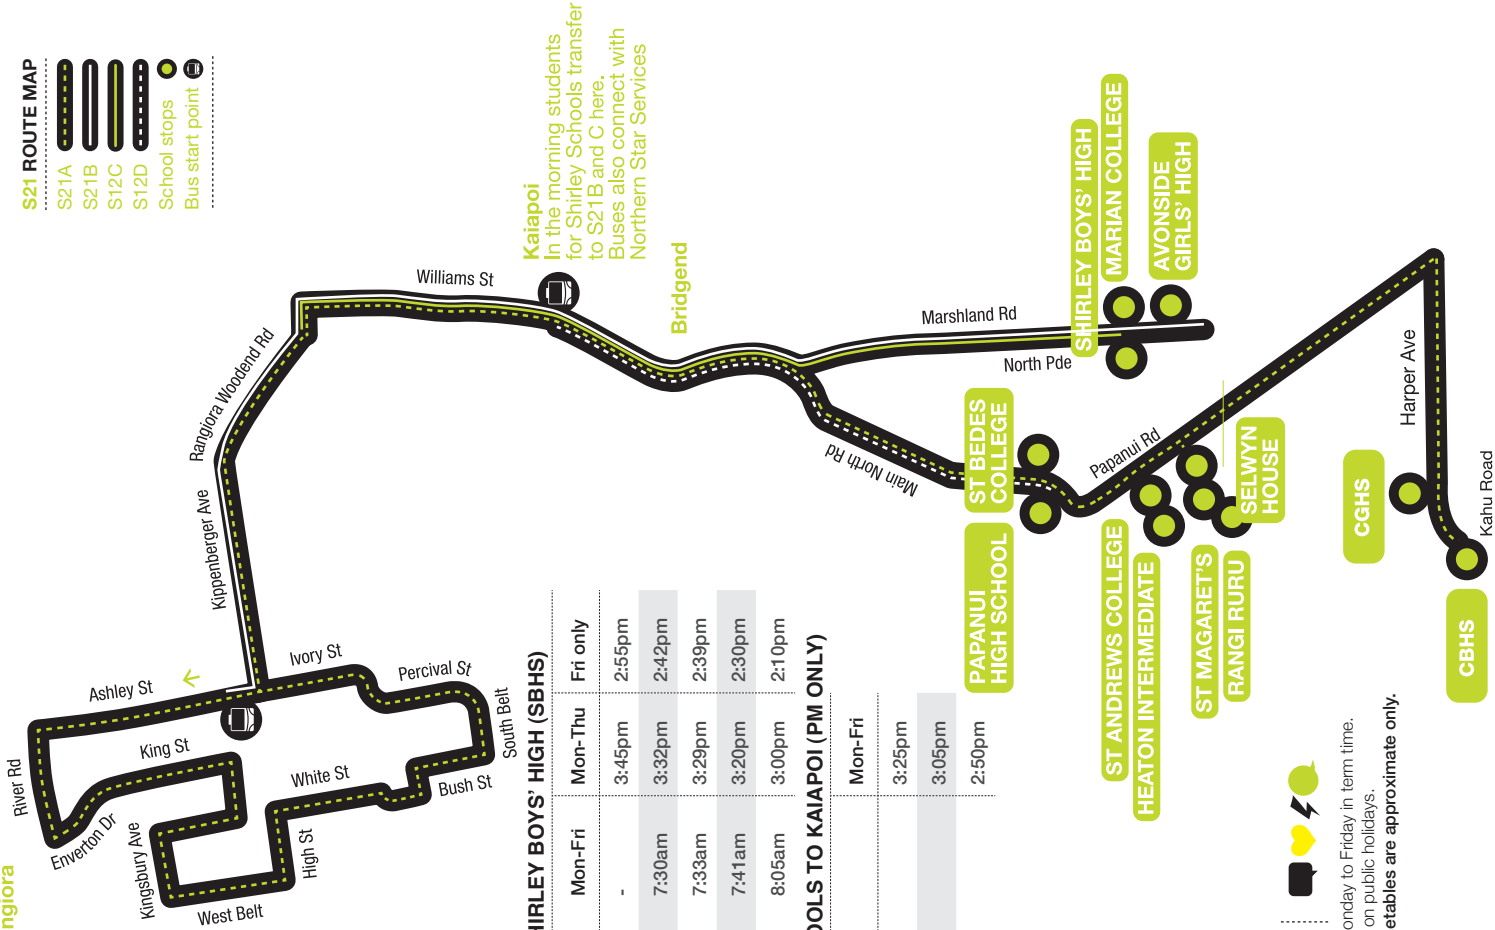

STOPS AT

- St Bede's
- Papanui High School
- St Andrew's College
- Heaton Intermediate
- Rangi Ruru Girls' School
- St Margaret's College
- Selwyn House
- Avonside Girls' High
- Shirley Boys' High
- CBHS / CGHS

Rangiora

S21 ROUTE MAP

- S21A 
- S21B 
- S12C 
- S12D 
- School stops 
- Bus start/point 

KAIAPOI TO SHIRLEY BOYS' HIGH (SBHS)

	Mon-Fri	Mon-Thu	Fri only
S21C			
Woodend Rd	-	3:45pm	2:55pm
Williams St	7:30am	3:32pm	2:42pm
Kaiapoi	7:33am	3:29pm	2:39pm
Bridgend	7:41am	3:20pm	2:30pm
SBHS	8:05am	3:00pm	2:10pm

This service runs Monday to Friday in term time. It does not operate on public holidays. Times listed in timetables are approximate only.