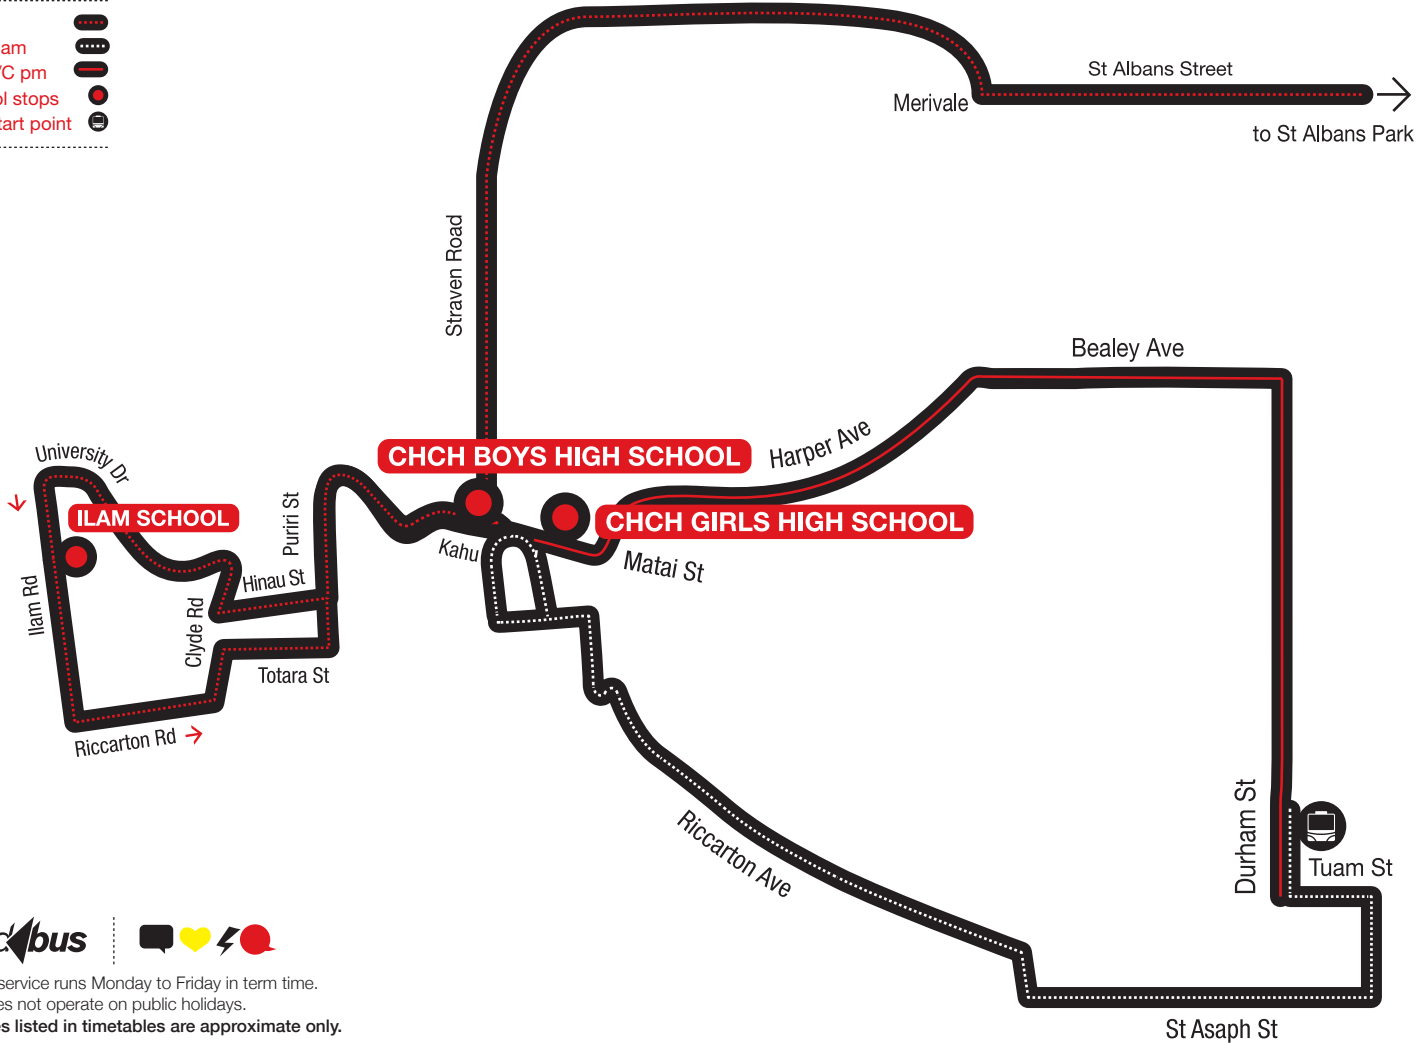

\$11 ILAM SCHOOL, CBHS & CGHS to City & St Albans

ILAM SCHOOL & CBHS TO ST ALBANS

S11A	Mon-Fri	Mon-Fri
Barbadoes St <i>(St Albans Park)</i>	8:00am	3:50pm
Metrostar Route		
ChCh Boys' High	<i>(Arrives Straven Road)</i> 8:25am	
ChCh Boys' High	<i>(Departs Straven Road)</i> 8:35am	3:25pm
Ilam School	8:50am	3:05pm

GIRLS' HIGH TO CITY

S11B	Mon-Fri	M/W	Tue/T	Fri Only
Central Station	8:20am	2:55pm	3:55pm	3:35pm
ChCh Girls' High	8:30am	2:40pm	3:40pm	3:20pm
ChCh Boys' High	8:35am	-	-	-

GIRLS' HIGH TO CITY (AFTERNOON TRIPS ONLY)

S11C	M/W	Tue/T	Fri Only
Central Station	2:55pm	3:55pm	3:35pm
ChCh Girls' High	2:40pm	3:40pm	3:20pm

**ZONE ONE
FARES
apply to this
service.**

ENJOY THE RIDE!

Our drivers are keen to make sure everyone riding the school bus has a **safe and cruisey trip.**

Chch Boys' High
Chch Girls' High
Ilam School

metroinfo 3 66 88 55
www.metroinfo.co.nz

metro

S11 ROUTE MAP

- S11A 
- S11B am 
- S11B/C pm 
- School stops 
- Bus start point 

This service runs Monday to Friday in term time.
It does not operate on public holidays.
Times listed in timetables are approximate only.