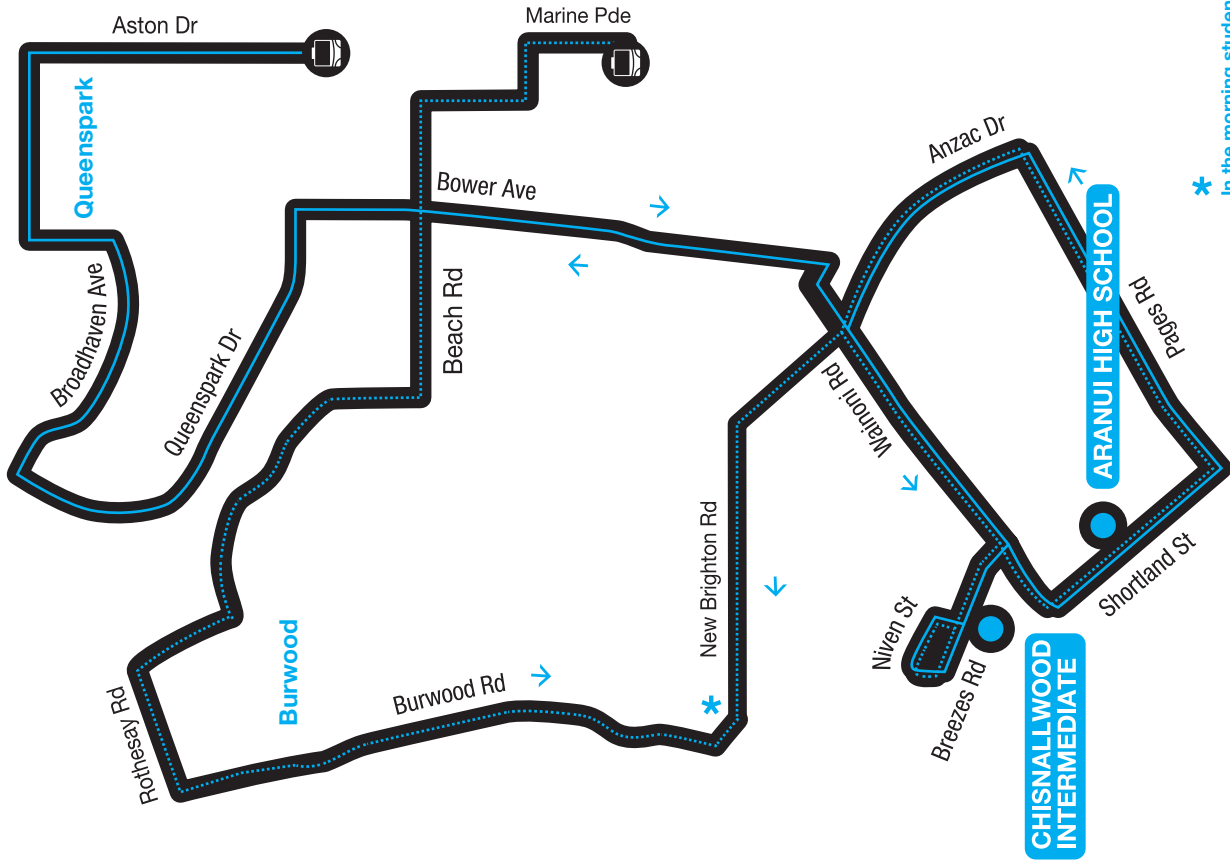

\$10 Aranui Schools to Burwood/Parklands and Queenspark

ARANUI SCHOOLS TO BURWOOD/PARKLANDS

S10A	Mon-Fri	Mon-Fri
Bowhill Rd	7:55am	3:50pm
New Brighton Rd (Burwood School)	8:25am	-
Chisnallwood	8:29am	-
Aranui	8:35am	3:16pm
Chisnallwood	-	3:10pm

ARANUI SCHOOLS TO QUEENSPARK

S10B	Mon-Fri	Mon-Fri
Aston Dr	8:00am	3:40pm
Chisnallwood	8:29am	-
Aranui	8:35am	3:16pm
Chisnallwood	-	3:10pm

This service runs Monday to Friday in term time.
It does not operate on public holidays.
Times listed in timetables are approximate only.

ride on

STOPS AT

Aranui High School
Chisnallwood
Intermediate

S10 ROUTE MAP

S10A

S10B

School stops

Bus start point

In the morning students coming from Shirley can transfer to S10A on New Brighton Road outside Burwood School.