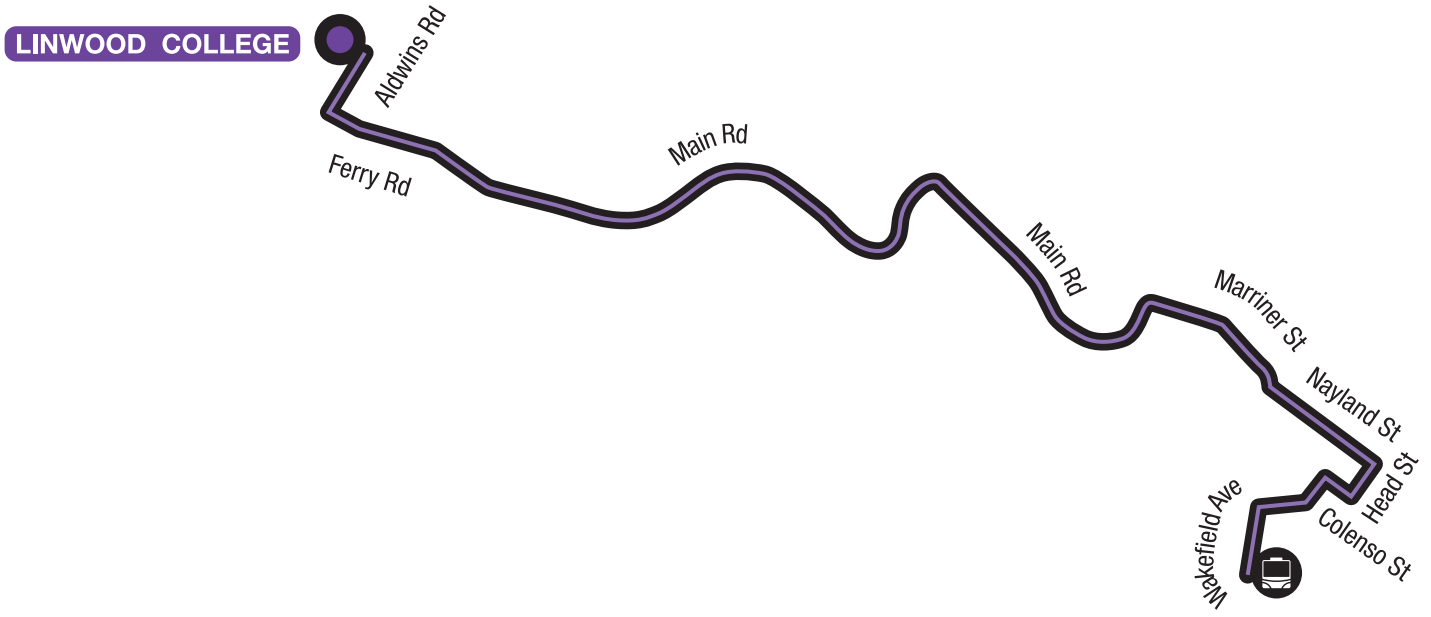

For more information on School Bus stuff, or on chartering a Bus for a sport or school trip go to:

WWW.REDBUS.CO.NZ

SUMMER TO
LINWOOD COLLEGE

**LINWOOD
COLLEGE**

**VALID
2012**

This service runs Monday to Friday in term time.
It does not operate on public holidays.
Times listed in timetables are approximate only.

metroinfo 3 66 88 55
www.metroinfo.co.nz

metro

ROUTE MAP

-  Route
-  School stops
-  Bus start point

This service runs Monday to Friday in term time.
It does not operate on public holidays.
Times listed in timetables are approximate only.