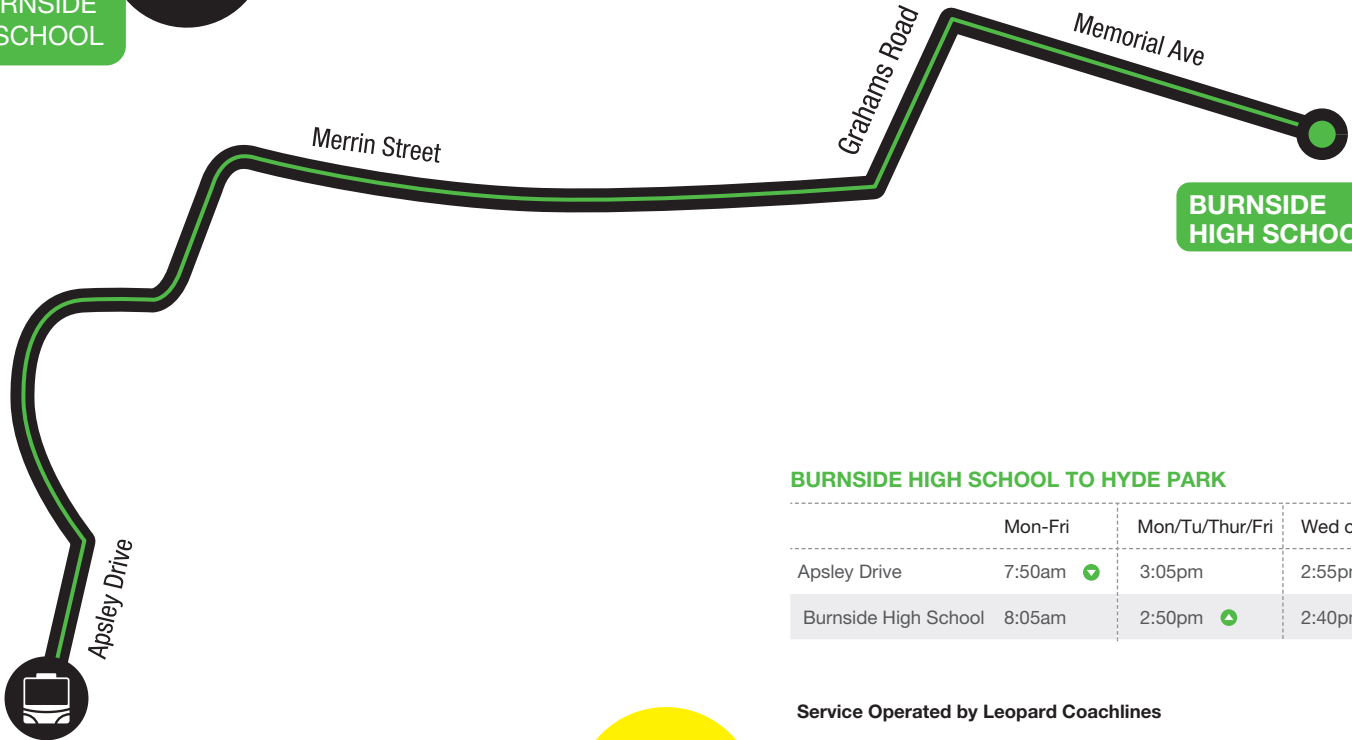

HYDE PARK  
TO BURNSIDE  
HIGH SCHOOL

VALID  
2012

Hyde Park

**ROUTE MAP**

- Route
- School stops
- Bus start point

**ZONE ONE  
FARES  
apply to this  
service.**

**BURNSIDE  
HIGH SCHOOL**

**BURNSIDE HIGH SCHOOL TO HYDE PARK**

	Mon-Fri	Mon/Tu/Thur/Fri	Wed only
Apsley Drive	7:50am	3:05pm	2:55pm
Burnside High School	8:05am	2:50pm	2:40pm

**Service Operated by Leopard Coachlines**

This service runs Monday to Friday in term time.  
It does not operate on public holidays.  
Times listed in timetables are approximate only.