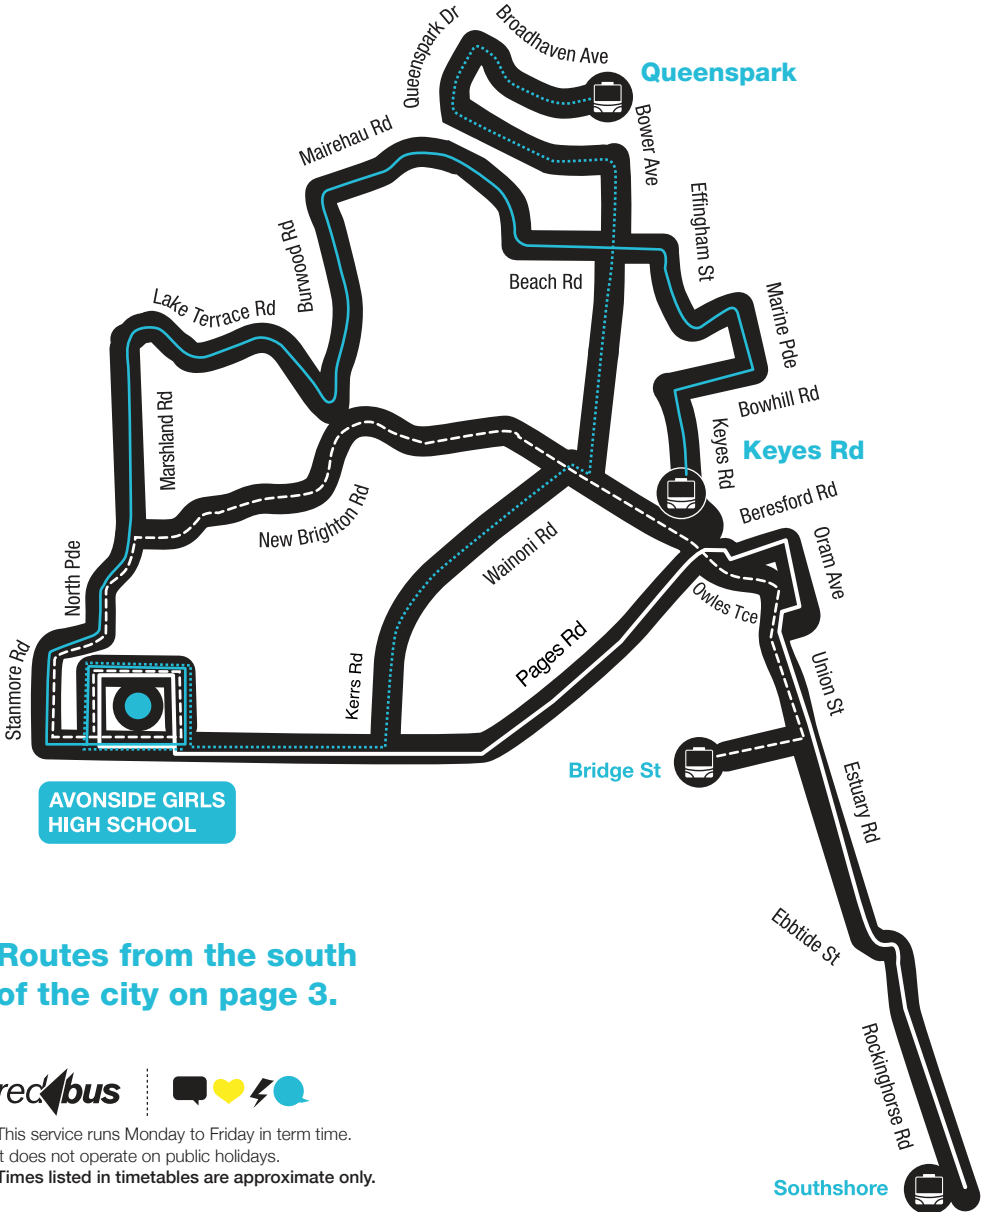

Maps for routes 1, 2, 3 & 4 on page 2.
Times and maps for routes 5, 6 & 7
on page 3.

ZONE ONE
FARES
apply to this
service.

ENJOY THE RIDE!

Our drivers are keen to make sure everyone riding the school bus has a **safe and cruisey trip.**

Routes from the north and east of the city on page 2. Also refer to S21 timetable for services from Kaiapoi and beyond.

AGHS ROUTE MAPS SOUTH

- AGHS#5
- AGHS#6
- AGHS#7
- Bus start point

AVONSIDE GIRLS HIGH SCHOOL

AVONSIDE GIRLS' HIGH TO LYTTELTON

AGHS#7	Mon-Fri	Mon-Fri
Lyttelton	7:40am	3:35pm
AGHS	8:20am	2:55pm

This service runs Monday to Friday in term time. It does not operate on public holidays. Times listed in timetables are approximate only.

AGHS ROUTE MAPS NORTH

- AGHS#1 
 - AGHS#2 
 - AGHS#3 
 - AGHS#4 
- Bus start point 

**AVONSIDE GIRLS
HIGH SCHOOL**

**Routes from the south
of the city on page 3.**

This service runs Monday to Friday in term time.
It does not operate on public holidays.
Times listed in timetables are approximate only.