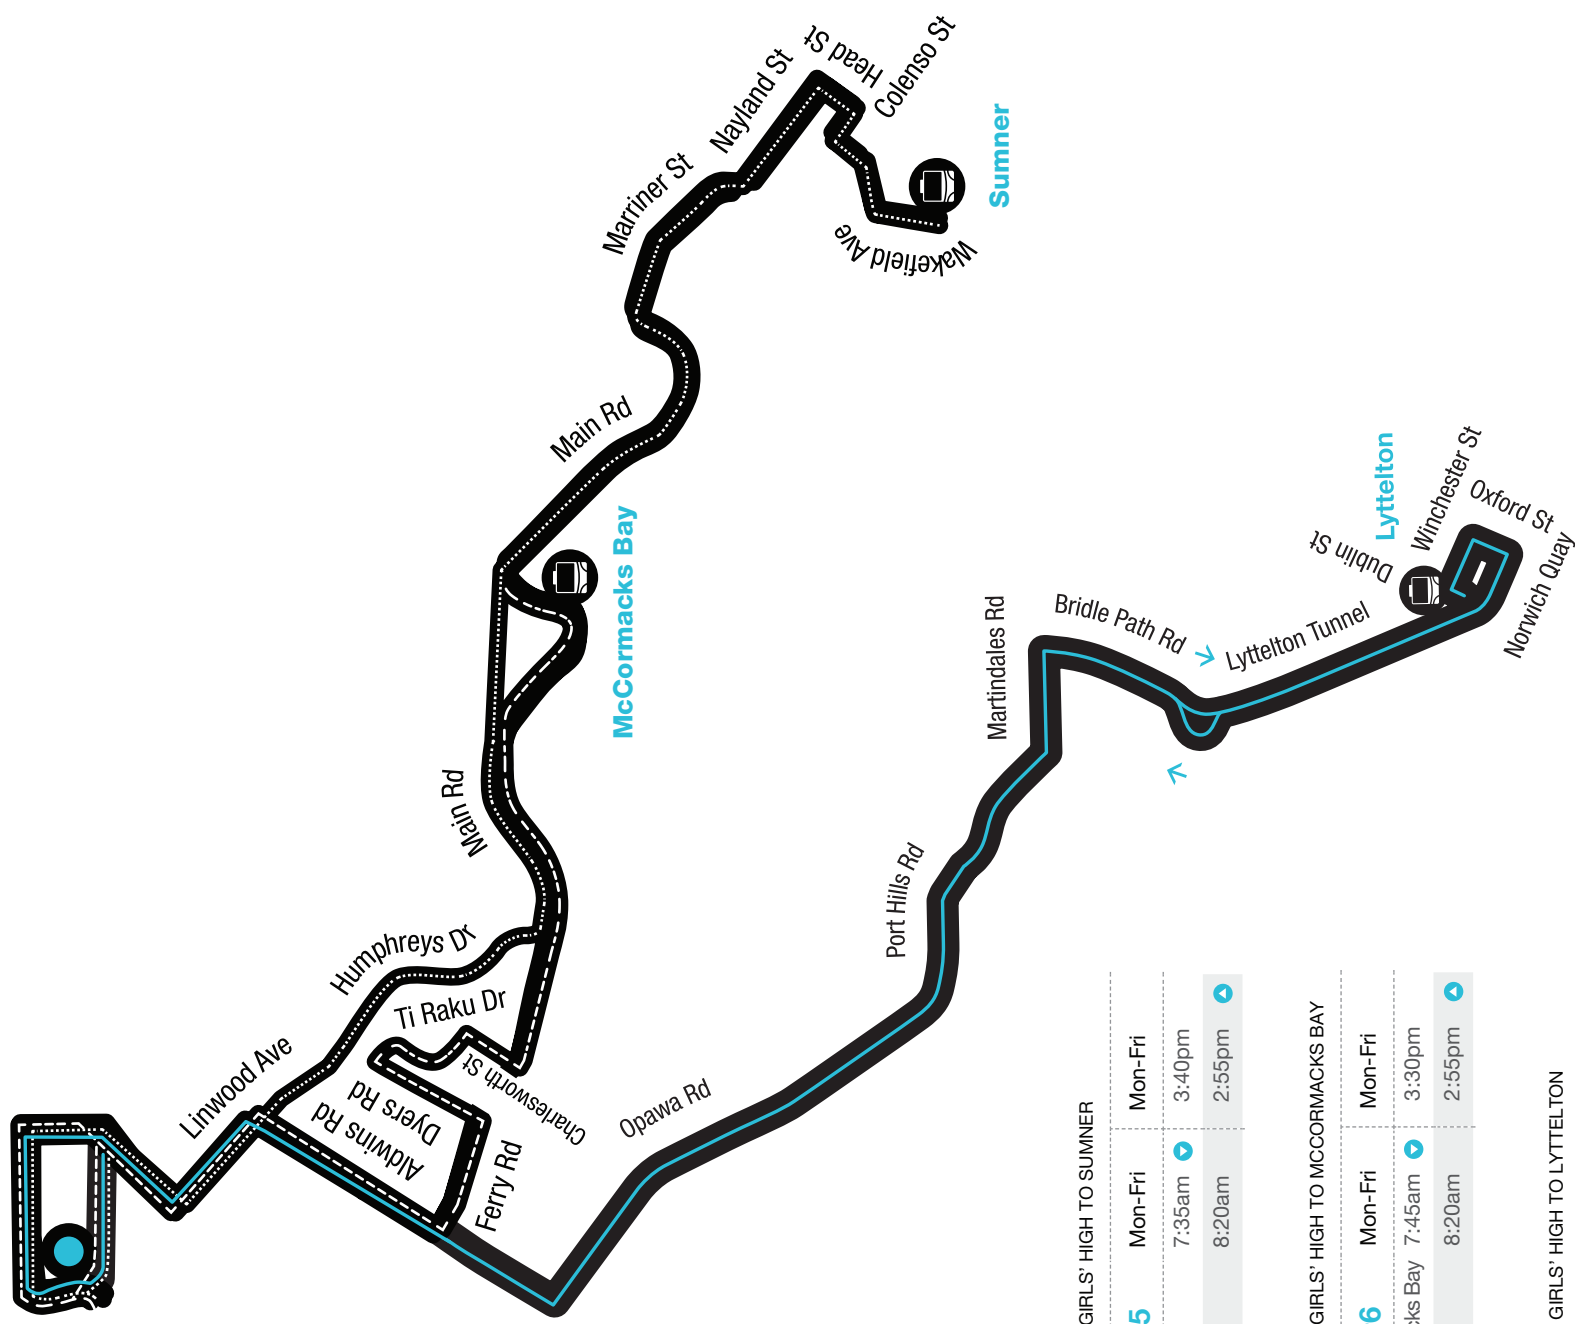

Maps for routes 1, 2, 3 & 4 on page 2.
Times and maps for routes 5, 6 & 7
on page 3.

ZONE ONE
FARES
apply to this
service.

ENJOY THE RIDE!

Our drivers are keen to make sure everyone riding the school bus has a **safe and cruisey trip.**

Routes from the north and east of the city on page 2. Also refer to S21 timetable for services from Kaiapoi and beyond.

AGHS ROUTE MAPS SOUTH

- AGHS#5
- AGHS#6
- AGHS#7
- Bus start point

AVONSIDE GIRLS HIGH SCHOOL

AVONSIDE GIRLS' HIGH TO SUMMER

AGHS#5	Mon-Fri	Mon-Fri
Summer	7:35am	3:40pm
AGHS	8:20am	2:55pm

AVONSIDE GIRLS' HIGH TO MCCORMACKS BAY

AGHS#6	Mon-Fri	Mon-Fri
McCormacks Bay	7:45am	3:30pm
AGHS	8:20am	2:55pm

AGHS ROUTE MAPS NORTH

- AGHS#1 
 - AGHS#2 
 - AGHS#3 
 - AGHS#4 
- Bus start point 

**AVONSIDE GIRLS
HIGH SCHOOL**

**Routes from the south
of the city on page 3.**

This service runs Monday to Friday in term time.
It does not operate on public holidays.
Times listed in timetables are approximate only.