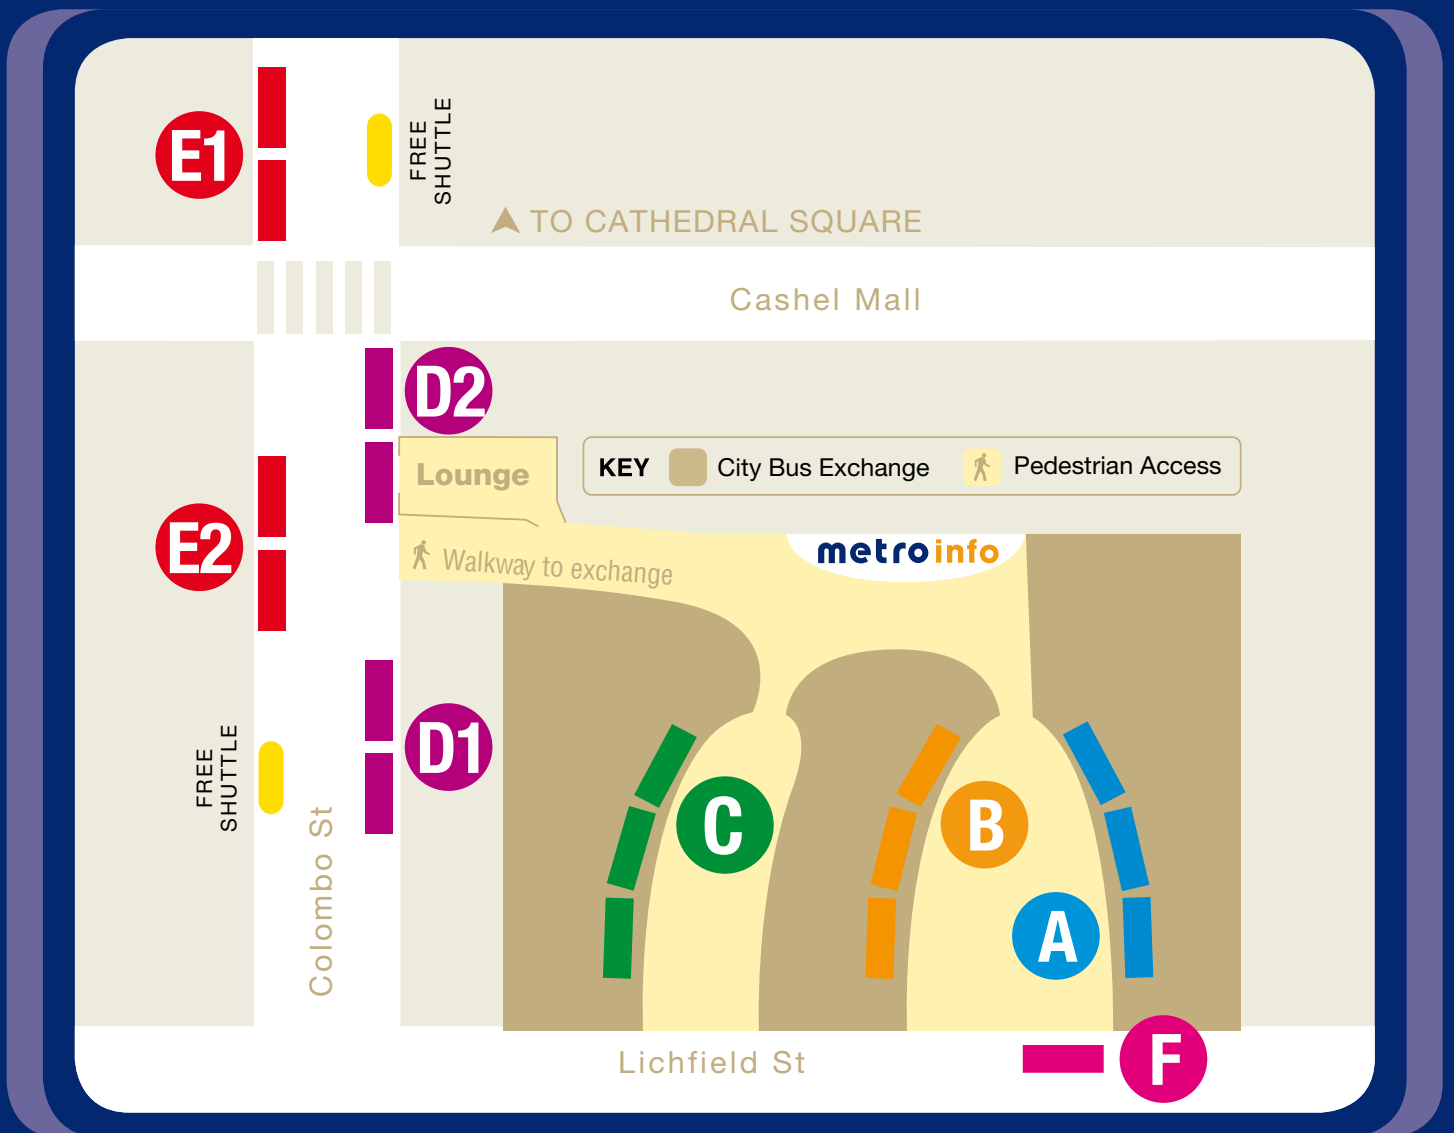

City Bus Exchange Guide

A inside

Drop off point only

B inside

- 3 Sumner
- 5 Hornby - Southshore
- 20 Burnside - Barrington
- 22 Spreydon
- 23 Hyde Park - Woolston
- 40 Wainoni
- 49 North Shore
- 81 Lincoln
- 83 Hei Hei
- 84 Russley
- 520 Burnham

C inside

- 3 Airport via Avonhead
- 7 Halswell
- 22 Redwood
- 35 Riccarton - Heathcote
- 46 Shirley
- 51 Tower Junction - Aranui
- 70 Queenspark
- 83 Burwood
- 84 Avondale

F roadside

- 29 Airport via Fendalton

D1 roadside

- 8 Hoon Hay
- 11 Westmorland
- 12 Murray Aynsley
- 14 Dyers Pass
- 15 Beckenham
- 77 Kennedys Bush

D2 roadside

- 10 Cashmere
- 18 Huntsbury
- 21 Ilam
- 28 Lyttelton

E1 roadside

- 8 Casebrook
- 11 Styx Mill
- 12 Northwood
- 14 Harewood
- 15 Bishopdale
- 16 Belfast
- 60 Parklands

E2 roadside

- 9 Wairakei
- 10 Airport
- 18 St Albans
- 21 Mt Pleasant
- 90 Rangiora
- 92 Rangiora via Woodend & Waikuku

metroinfo 3 66 88 55
www.metroinfo.co.nz