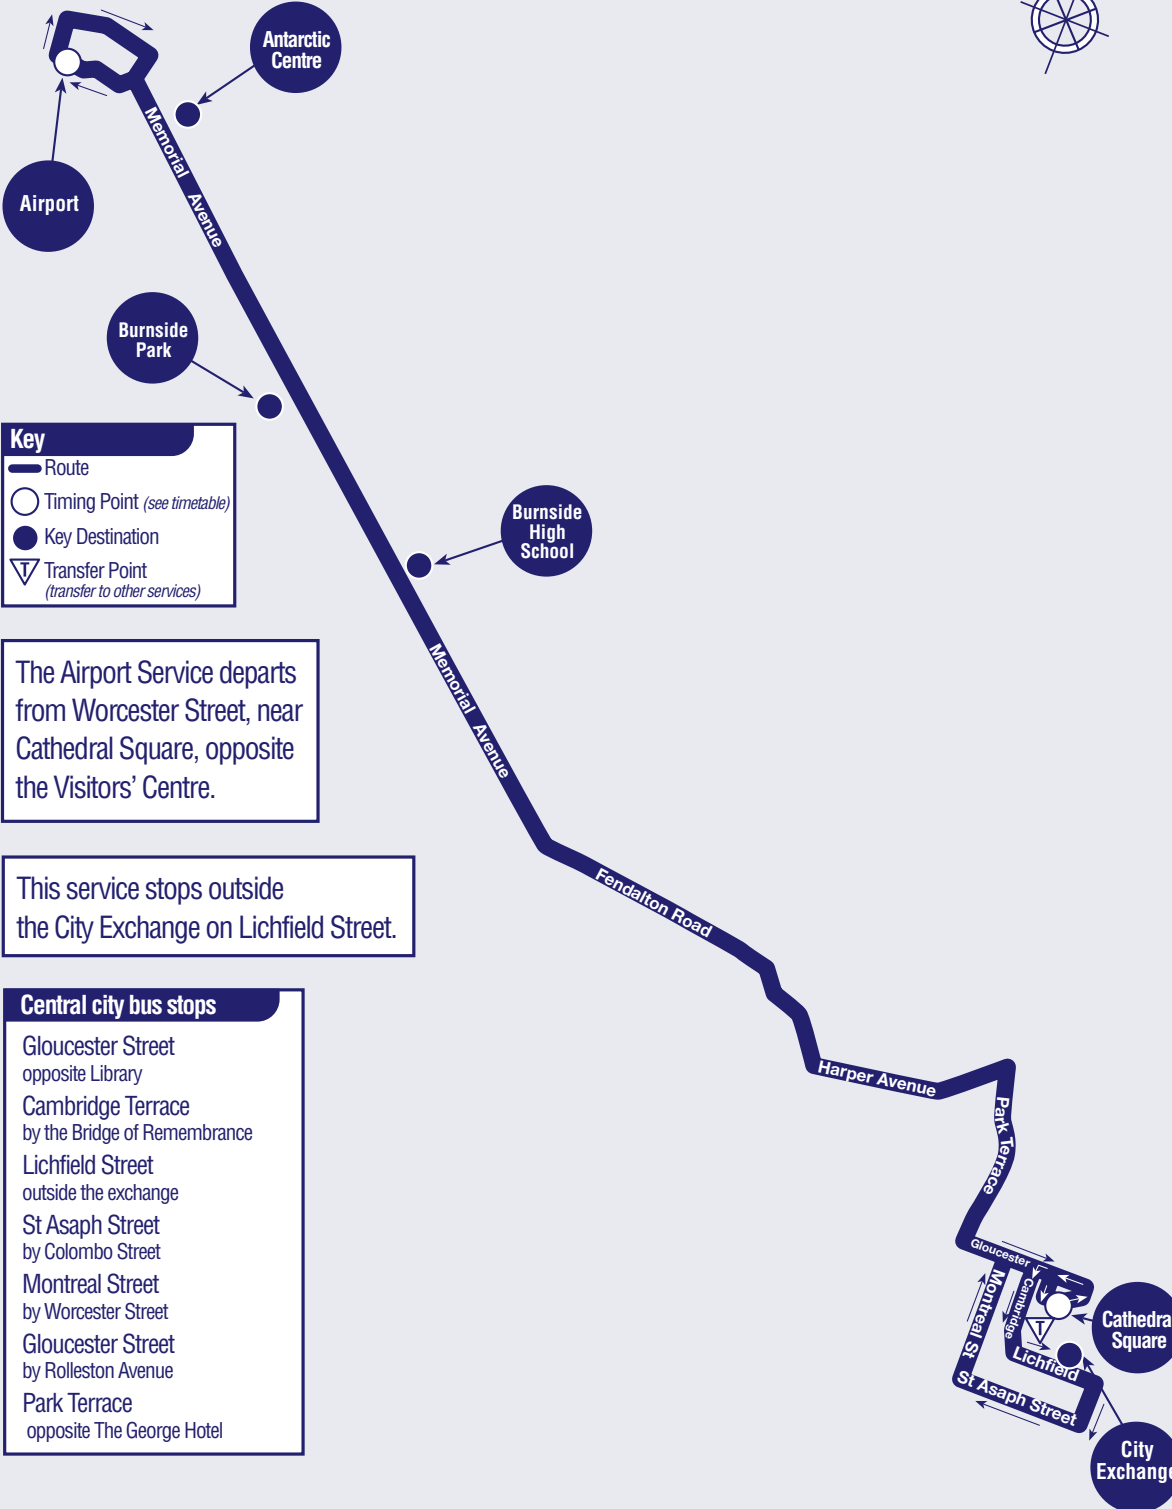

# A Airport

**Key**

- Route
- Timing Point (see timetable)
- Key Destination
- Transfer Point (transfer to other services)

The Airport Service departs from Worcester Street, near Cathedral Square, opposite the Visitors' Centre.

This service stops outside the City Exchange on Lichfield Street.

- Central city bus stops**
- Gloucester Street  
opposite Library
  - Cambridge Terrace  
by the Bridge of Remembrance
  - Lichfield Street  
outside the exchange
  - St Asaph Street  
by Colombo Street
  - Montreal Street  
by Worcester Street
  - Gloucester Street  
by Rolleston Avenue
  - Park Terrace  
opposite The George Hotel