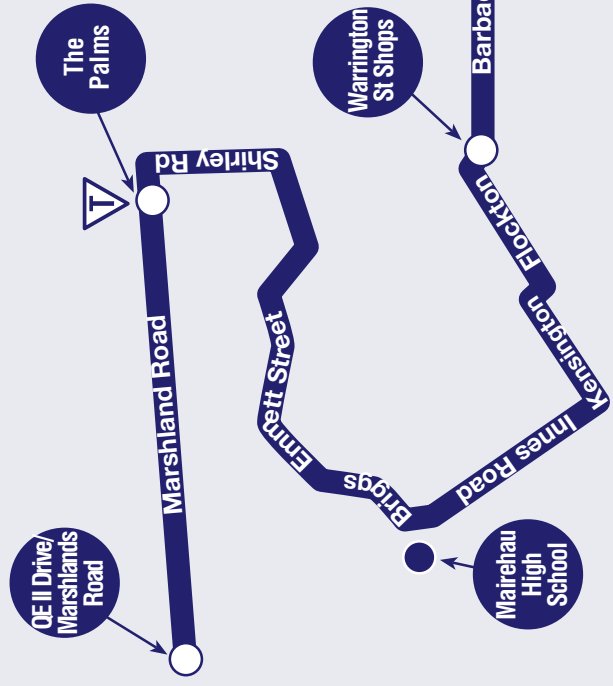

46 Shirley

City Exchange

Key

- Route
- Timing Point (see timetable)
- Key Destination
- Transfer Point (transfer to other services)