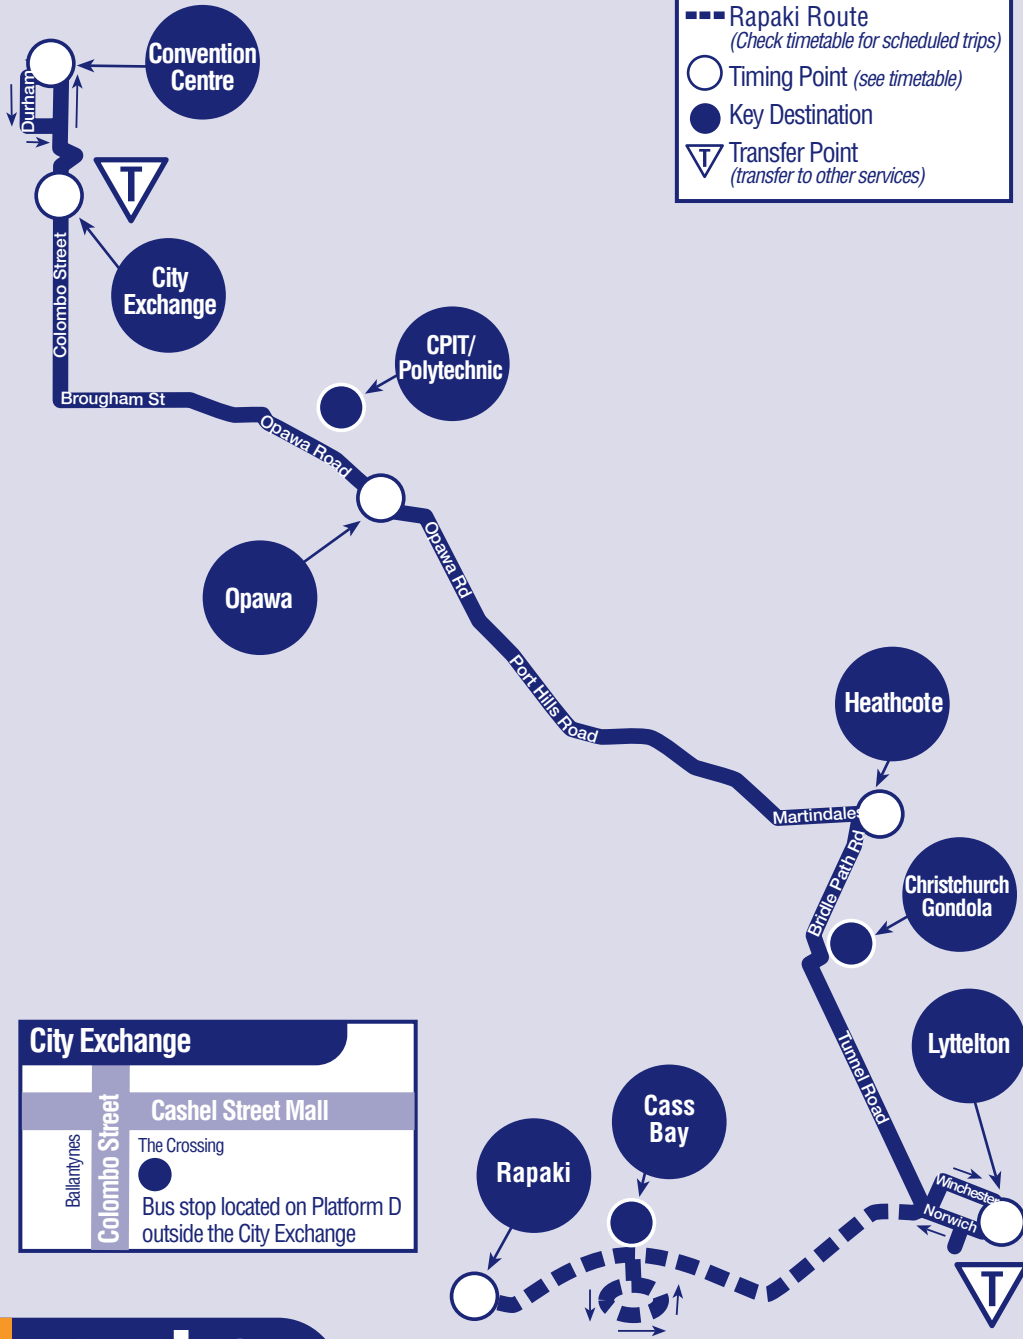

# 28 Lyttelton

**Key**

- Route
- Rapaki Route  
*(Check timetable for scheduled trips)*
- Timing Point *(see timetable)*
- Key Destination
- Transfer Point *(transfer to other services)*

## City Exchange

Cashel Street Mall	
Baillytnes	The Crossing
Colombo Street	● Bus stop located on Platform D outside the City Exchange