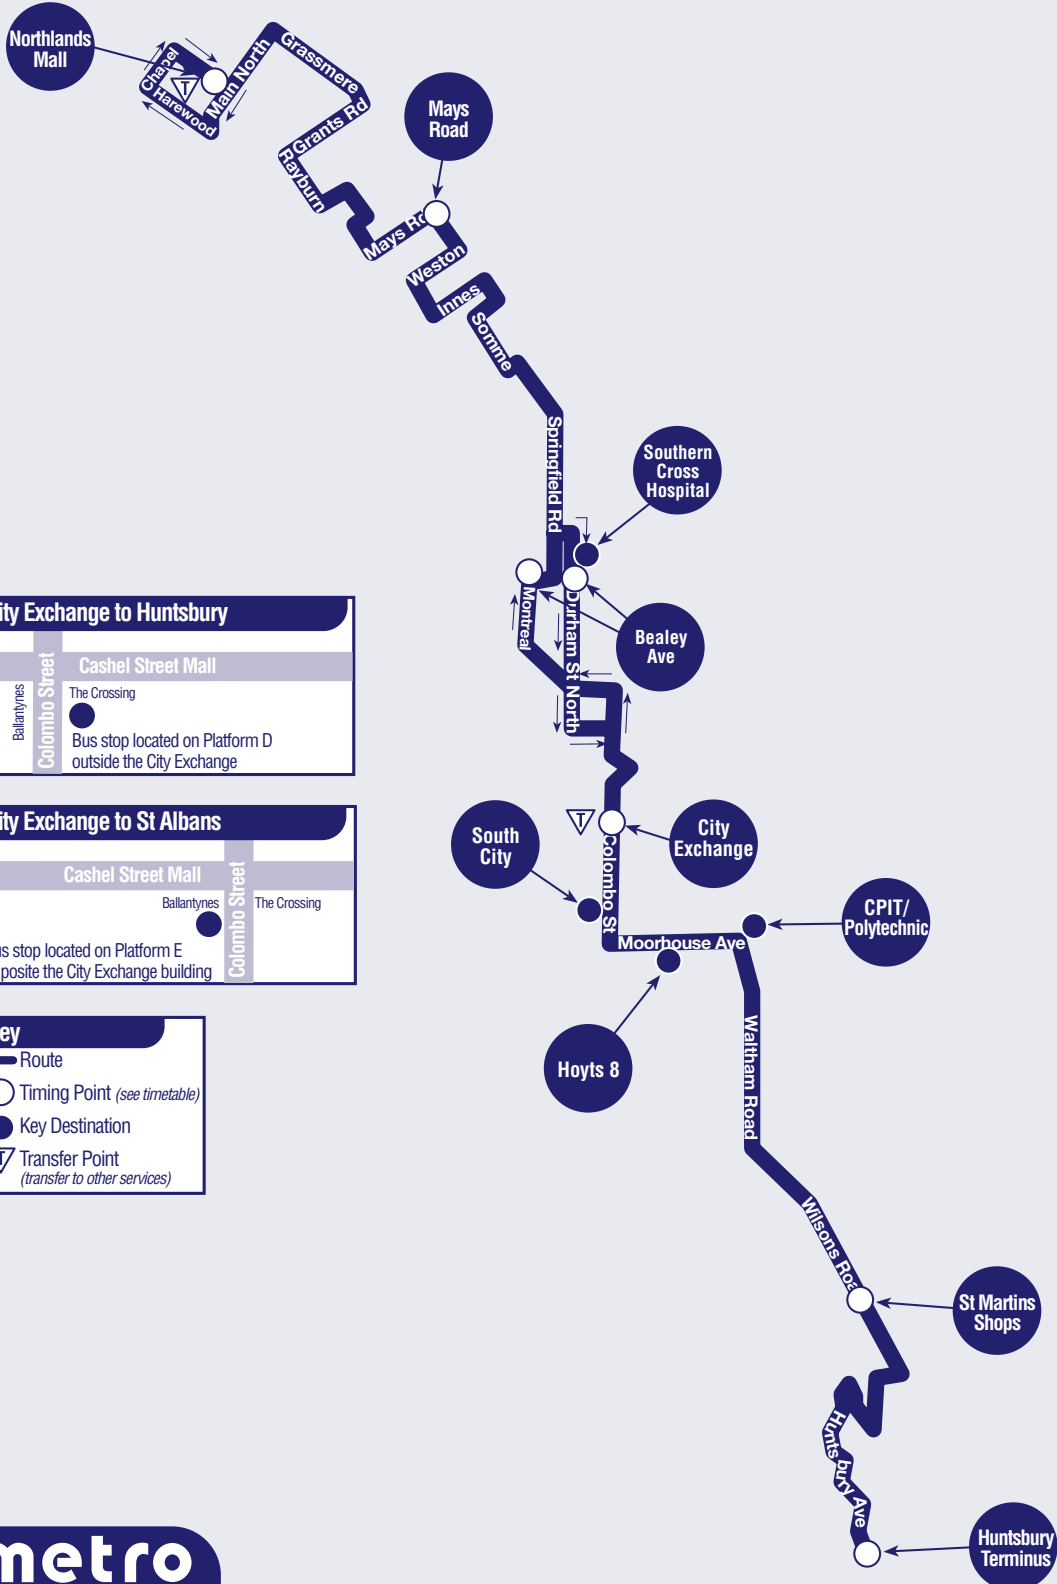

18 St Albans to Huntsbury

City Exchange to Huntsbury

Cashel Street Mall	
Ballantynes	The Crossing
● Bus stop located on Platform D outside the City Exchange	

City Exchange to St Albans

Cashel Street Mall	
Ballantynes	The Crossing
● Bus stop located on Platform E opposite the City Exchange building	

Key

- Route
- Timing Point (see timetable)
- Key Destination
- Transfer Point (transfer to other services)