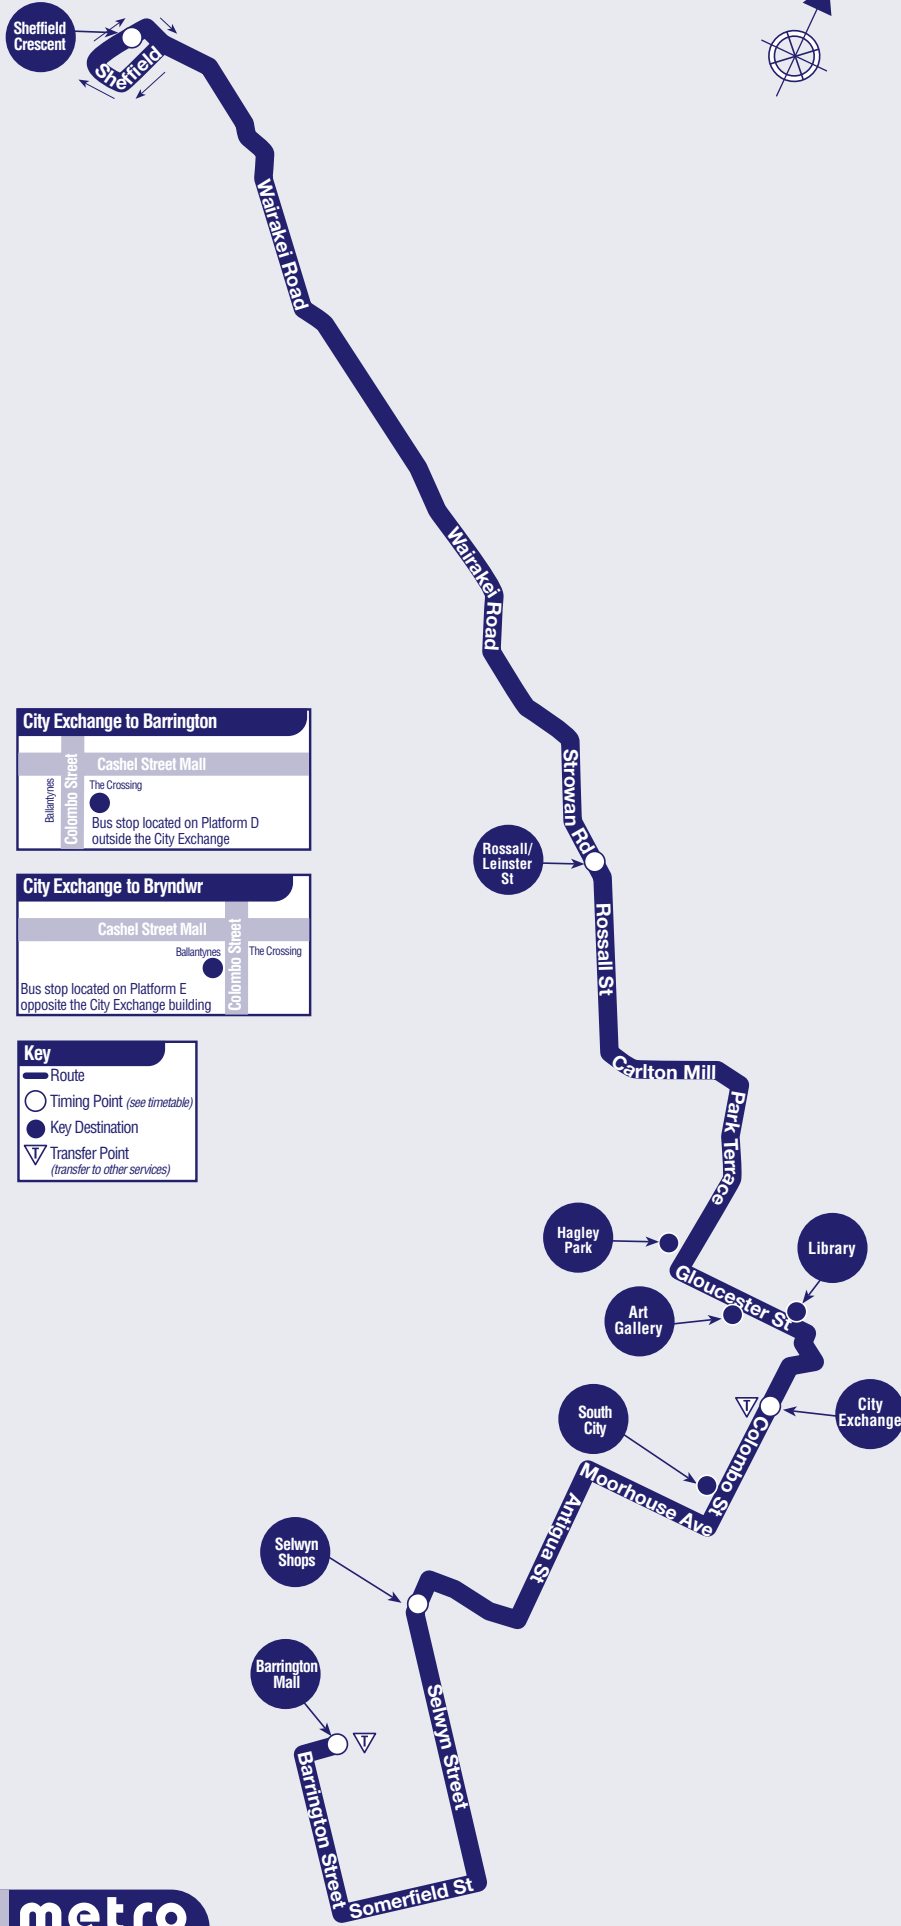

17 Bryndwr to Barrington

City Exchange to Barrington

City Exchange to Bryndwr

Key

- Route
- Timing Point (see timetable)
- Key Destination
- ▽ Transfer Point (transfer to other services)