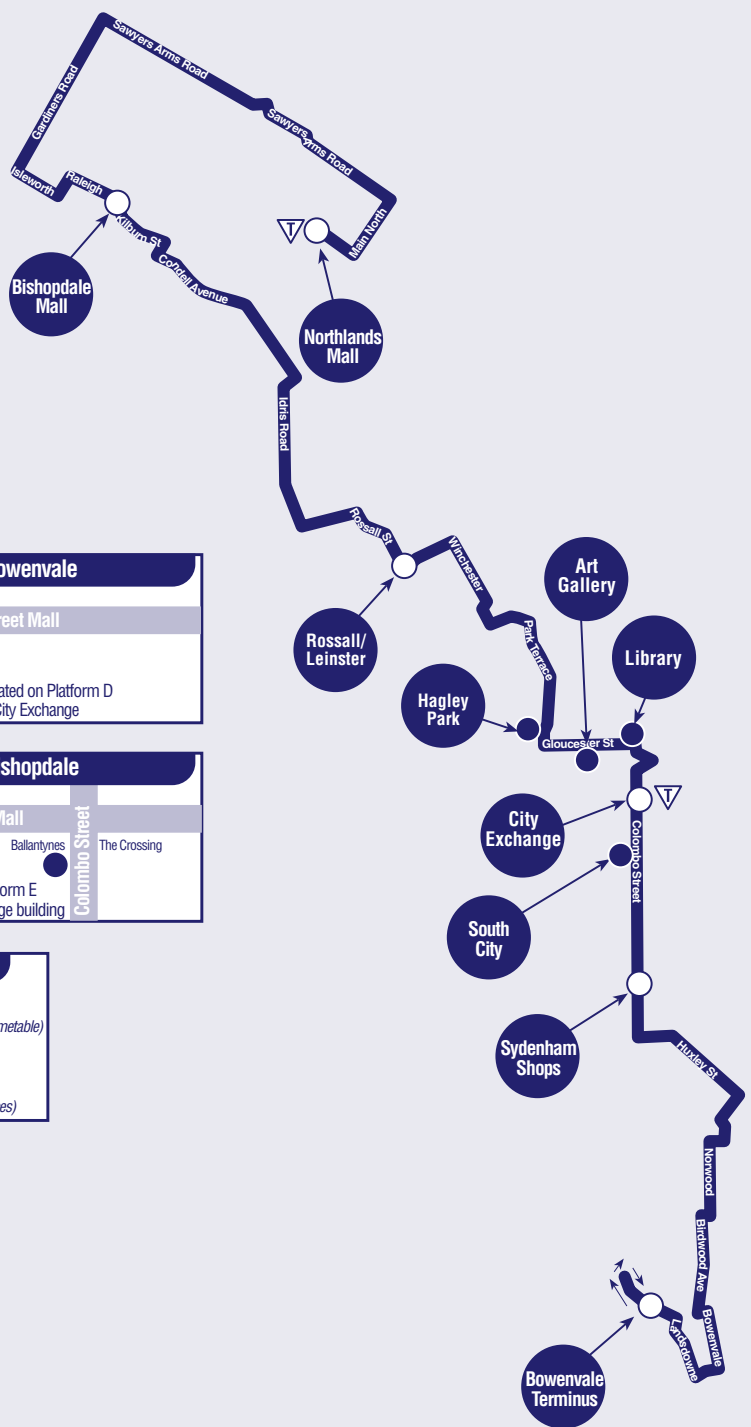

15 Bishopdale to Bowenvale

City Exchange to Bowenvale

Cashel Street Mall	
Ballantynes	The Crossing
Colombo Street	Bus stop located on Platform D outside the City Exchange

City Exchange to Bishopdale

Cashel Street Mall	
Ballantynes	The Crossing
Colombo Street	Bus stop located on Platform E opposite the City Exchange building

Key

- Route
- Timing Point (see timetable)
- Key Destination
- Transfer Point (transfer to other services)