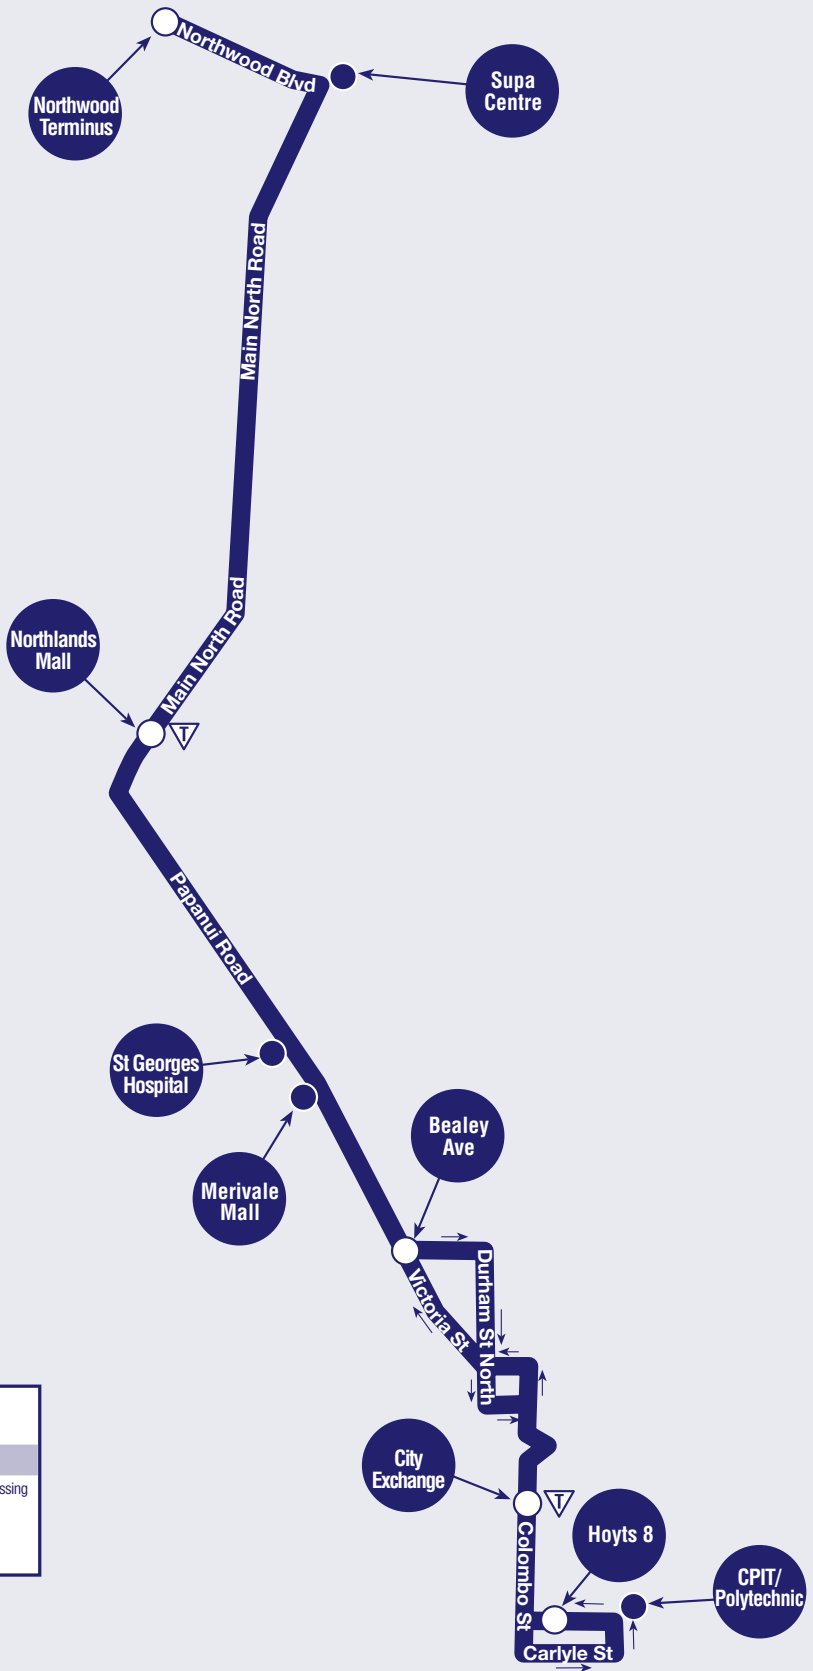

12 Northwood

Key

- Route
- Timing Point (see timetable)
- Key Destination
- Transfer Point (transfer to other services)

City Exchange

Cashel Street Mall		Colombo Street	
Ballantynes	The Crossing		

Bus stop located on Platform E opposite the City Exchange building