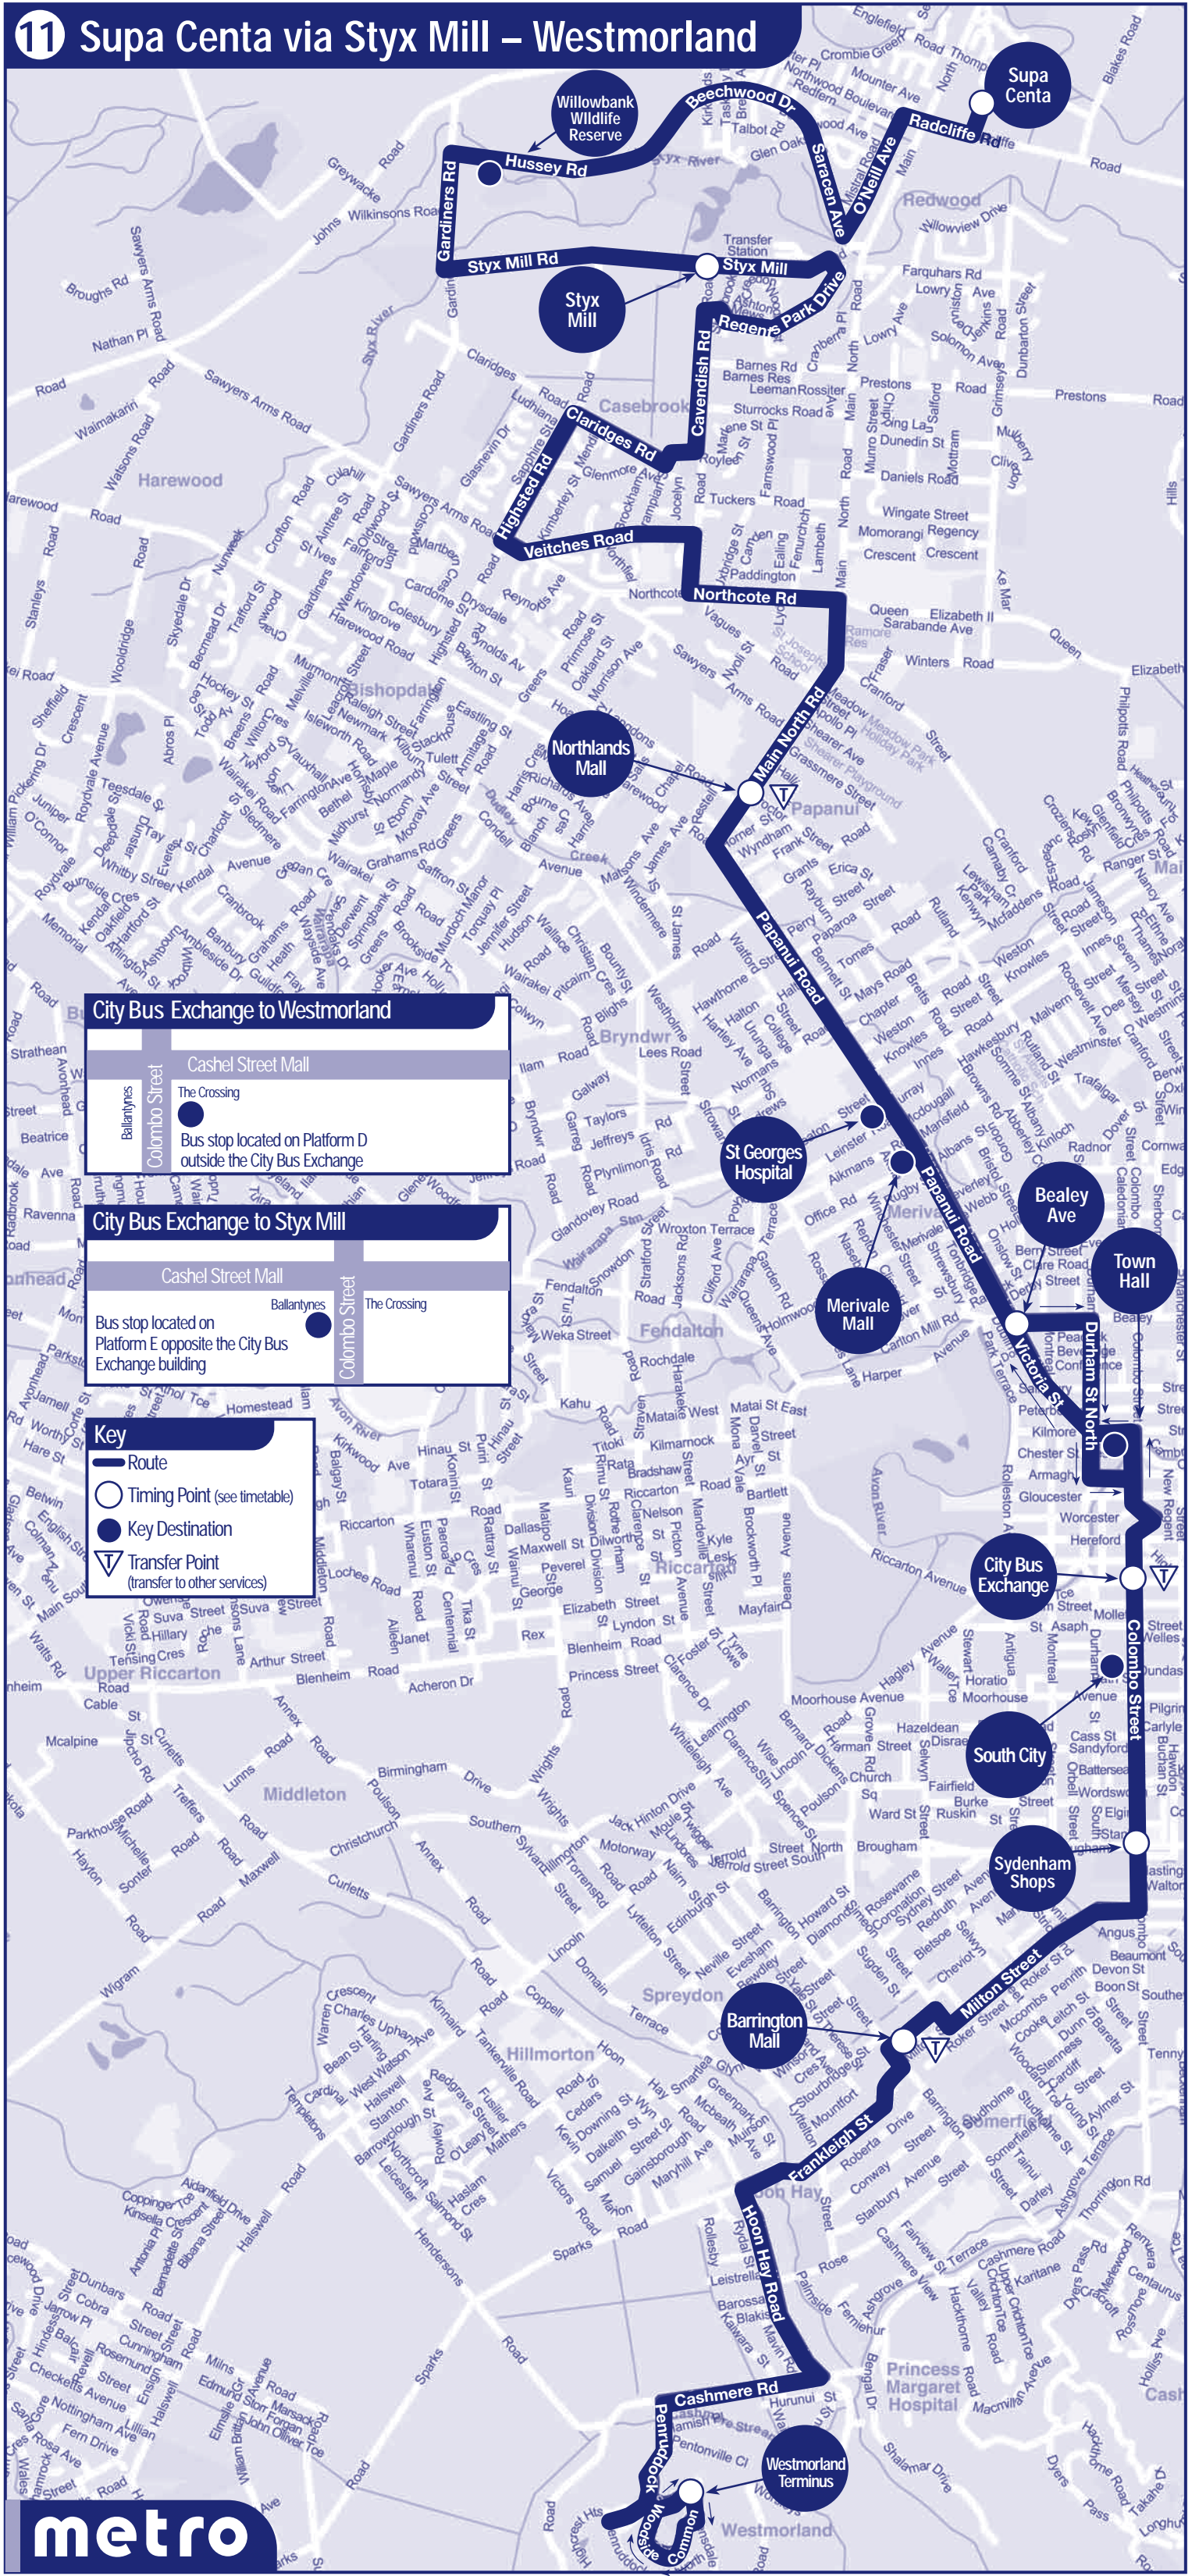

11 Supa Centa via Styx Mill – Westmorland

City Bus Exchange to Westmorland

City Bus Exchange to Styx Mill

Key

- Route
- Timing Point (see timetable)
- Key Destination
- Transfer Point (transfer to other services)