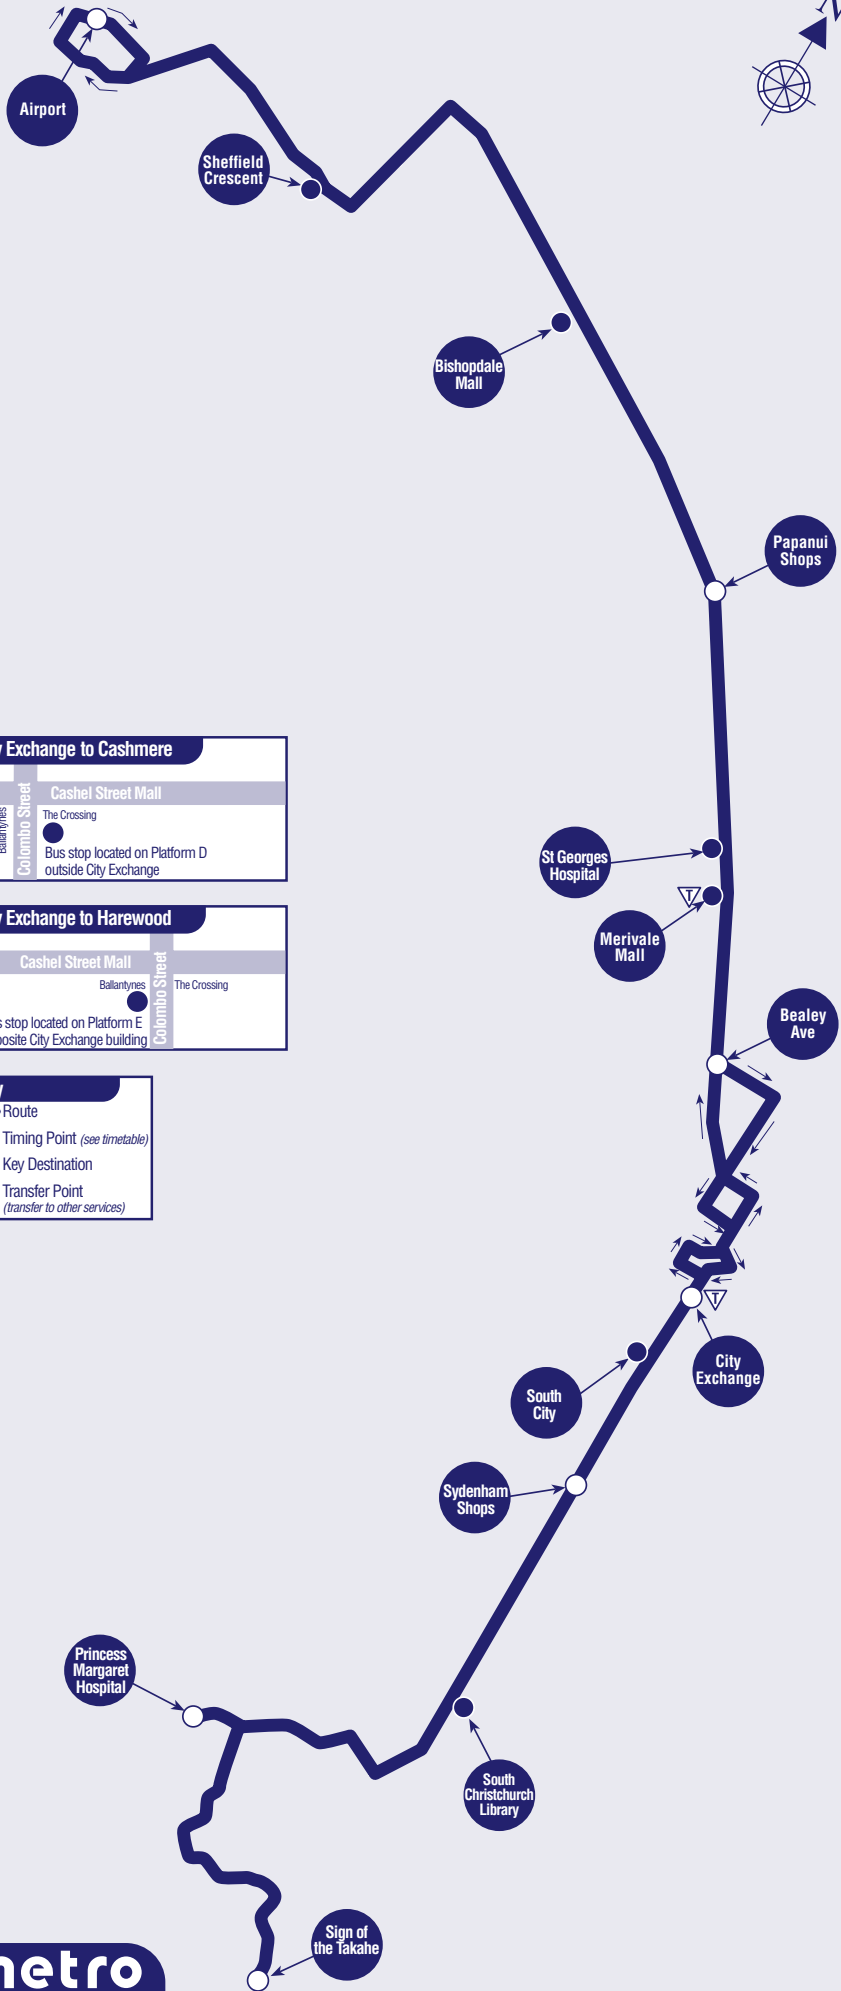

10 Harewood to Cashmere

City Exchange to Cashmere

Ballantynes	Colombo Street	Cashel Street Mall
		The Crossing

Bus stop located on Platform D outside City Exchange

City Exchange to Harewood

Cashel Street Mall	Colombo Street	The Crossing
Ballantynes		

Bus stop located on Platform E opposite City Exchange building

Key

- Route
- Timing Point (see timetable)
- Key Destination
- Transfer Point (transfer to other services)