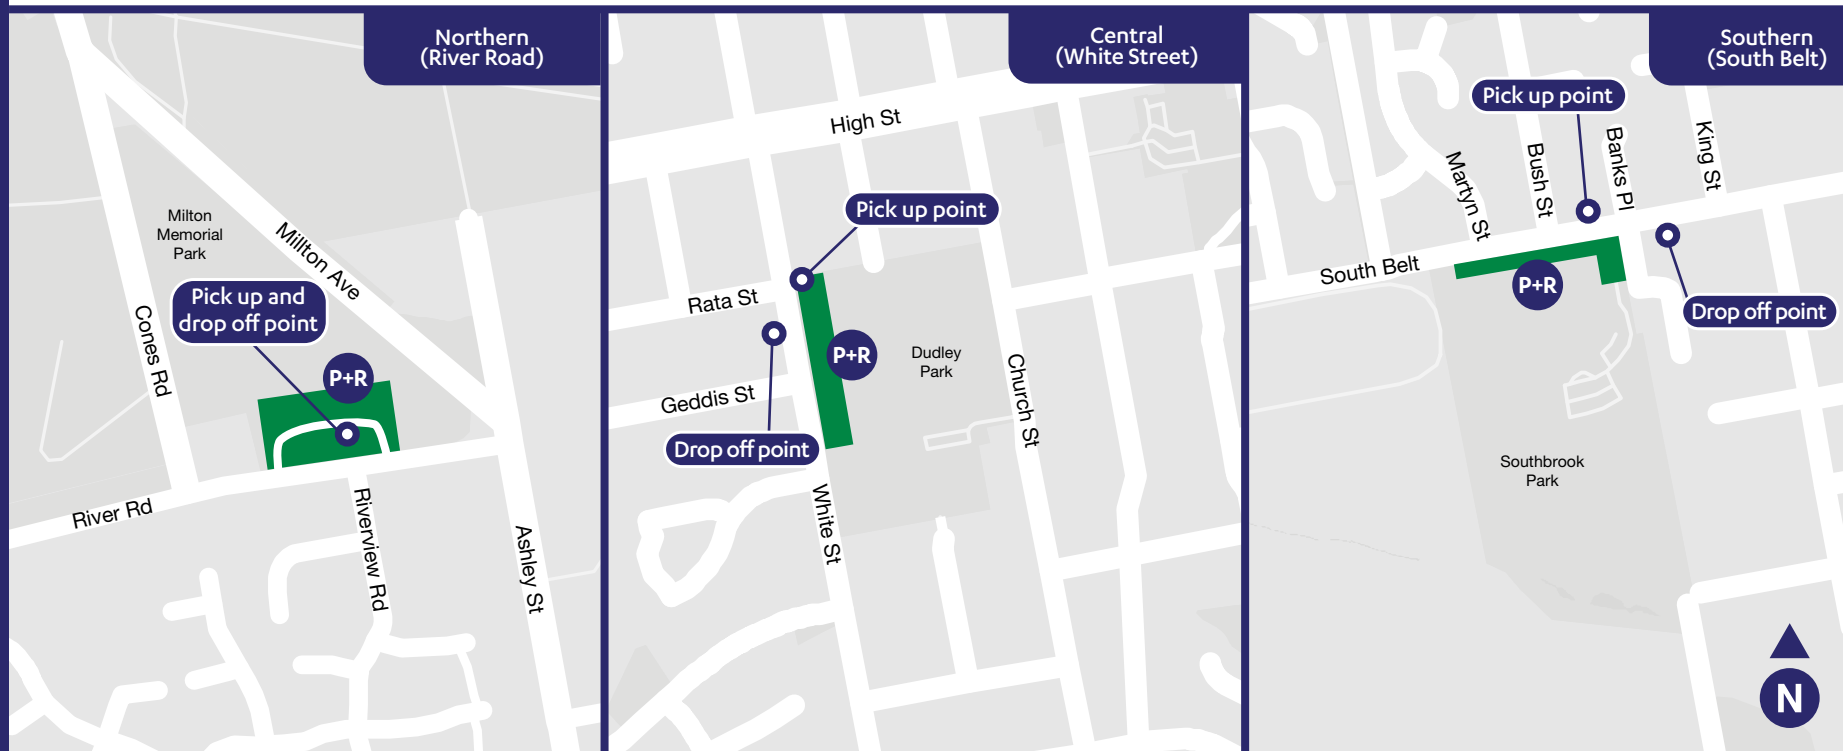

91

Rangiora - City direct

This service travels direct between Rangiora and the city. It picks up and drops off passengers at three locations in Rangiora and four locations in the city and does not stop at any other locations. The route travelled between Rangiora and the city will vary depending on traffic conditions. Zone 2 fares apply to this service.

Please refer to maps for exact bus stop locations in Rangiora and in the city.

Bus route

- Rangiora Park and Rides
- Manchester St (near Kilmore St)
- Manchester St Superstop
- Bus Interchange
- Christchurch Hospital

Key

- Connect to other routes
- Key stops

Weekends and Public holidays:

This service does not operate on weekends and public holidays.

From Rangiora to City

Monday – Friday	AM			
Northern Park and Ride (River Road)	6.30	7.00	7.30	8.00
Central Park and Ride (White Street)	6.35	7.05	7.35	8.05
Southern Park and Ride (South Belt)	6.38	7.08	7.38	8.08
Bus Interchange	7.15	7.45	8.15	8.45
Christchurch Hospital	7.20	7.50	8.20	8.50

From City to Rangiora

Monday – Friday	PM				
Christchurch Hospital (outpatients side)	3.40	4.10	4.40	5.10	5.40
Bus Interchange (Platform D)	3.45	4.15	4.45	5.15	5.45
Southern Park and Ride (South Belt)	4.21	4.51	5.21	5.51	6.21
Central Park and Ride (White Street)	4.24	4.54	5.24	5.54	6.24
Northern Park and Ride (River Road)	4.29	4.59	5.29	5.59	6.29

Park and Ride facilities: You can park for free at the Park and Rides.