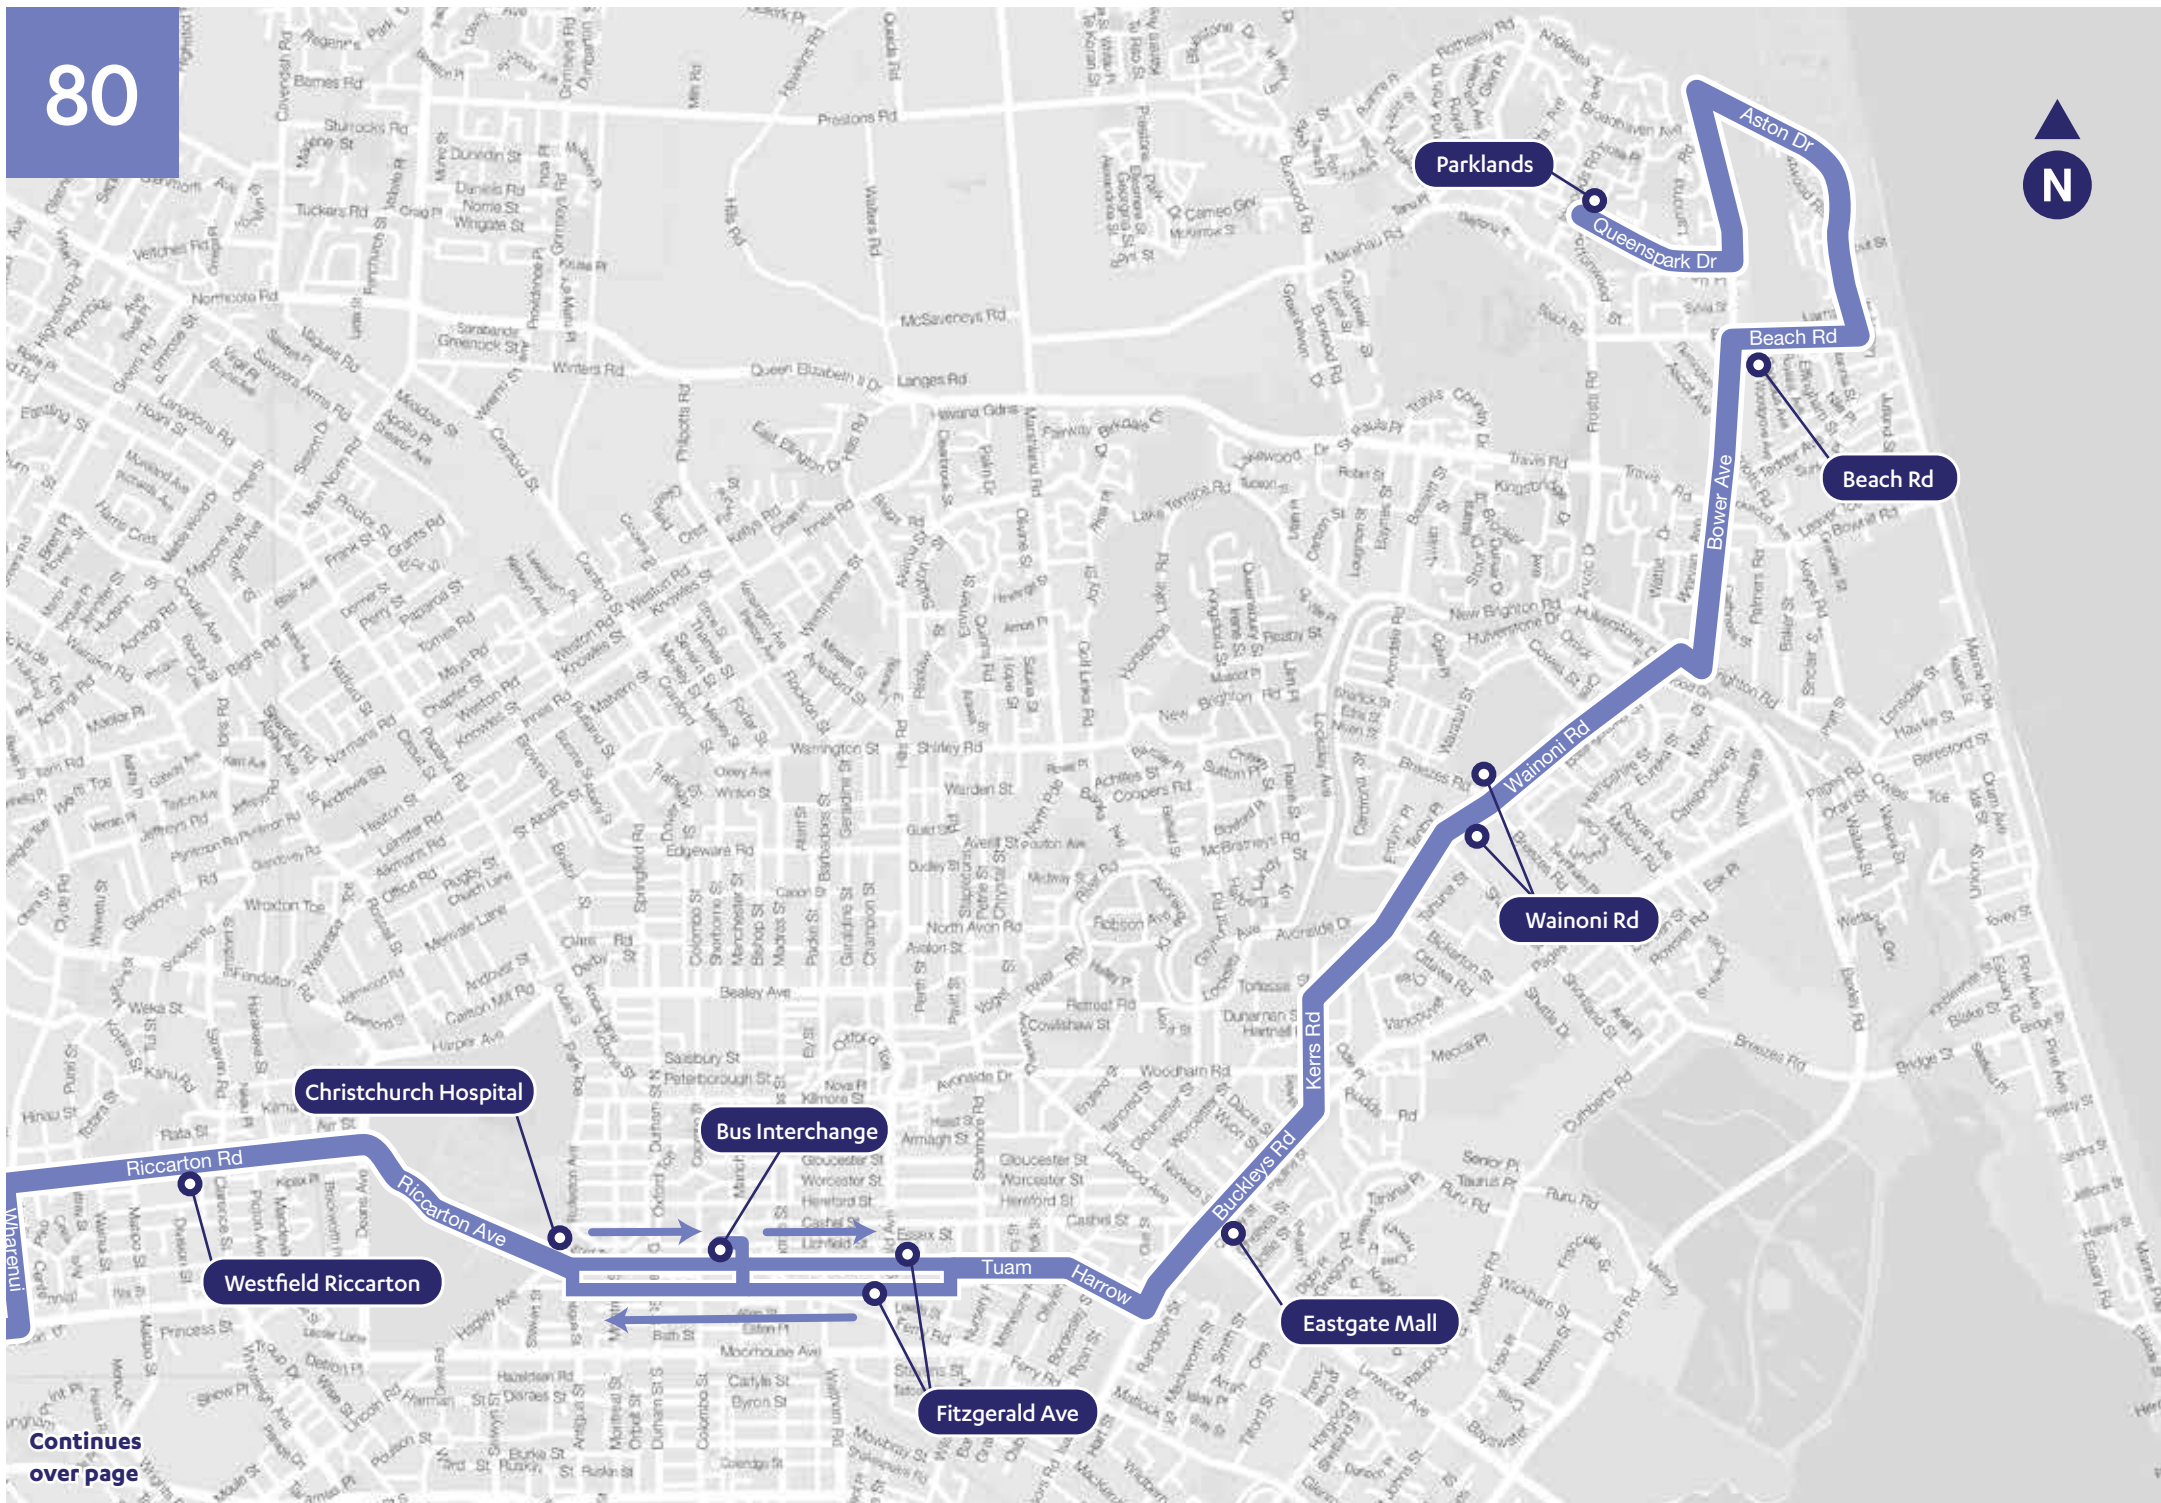

80

Bus Route

- Lincoln University
- Lincoln Township
- Prebbleton
- Westfield Riccarton
- Christchurch Hospital
- Bus Interchange
- Eastgate Mall
- Beach Rd (near Bower Ave)
- Parklands

Key

- Connect to other routes
- Key stops

Public holidays

26 December to 2 January:
Use the Saturday timetable
(on Sundays, use the
Sunday timetable).

Good Friday:
Use the Sunday timetable.

Christmas Day:
Use the Sunday timetable
(no services after 6pm
on Christmas Day).

Other Public Holidays:
Use the Saturday timetable.

From Parklands to Lincoln

Sunday		AM										
Parklands		6.52	7.22	7.52	8.22	8.52	9.22	9.48	10.17	10.47	11.17	11.47
Beach Rd near Bower Ave		7.00	7.30	8.00	8.30	9.00	9.30	9.56	10.26	10.56	11.26	11.56
Pak n Save Wainoni Rd		7.08	7.38	8.08	8.38	9.08	9.38	10.05	10.35	11.05	11.35	12.05
Eastgate Mall		7.14	7.44	8.14	8.44	9.14	9.44	10.12	10.42	11.12	11.42	12.12
St Asaph St near Fitzgerald Ave		7.20	7.50	8.20	8.50	9.20	9.50	10.19	10.49	11.19	11.49	12.19
Bus Interchange (Platform C)	6.54	7.24	7.54	8.24	8.54	9.24	9.54	10.24	10.54	11.24	11.54	12.24
Christchurch Hospital	7.01	7.31	8.01	8.31	9.01	9.32	10.02	10.32	11.02	11.32	12.02	12.32
Westfield Riccarton	7.06	7.36	8.06	8.36	9.08	9.39	10.09	10.39	11.09	11.39	12.09	12.39
Blenheim Rd near Curletts Rd	7.13	7.43	8.13	8.43	9.15	9.46	10.18	10.48	11.18	11.48	12.18	12.48
Prebbleton	7.23	7.53	8.23	8.53	9.25	9.56	10.28	10.58	11.28	11.58	12.28	12.58
Lincoln University	7.39	8.09	8.39	9.09	9.41	10.12	10.44	11.14	11.44	12.14	12.44	1.14

Sunday		PM												
Parklands	12.17	12.47	1.17	1.47	2.17	2.47	3.17	3.50	4.22	5.22	6.22	7.22	8.22	9.22
Beach Rd near Bower Ave	12.26	12.56	1.26	1.56	2.26	2.56	3.26	3.59	4.30	5.30	6.30	7.30	8.30	9.30
Pak n Save Wainoni Rd	12.35	1.05	1.35	2.05	2.35	3.05	3.35	4.08	4.38	5.38	6.38	7.38	8.38	9.38
Eastgate Mall	12.42	1.12	1.42	2.12	2.42	3.12	3.42	4.14	4.44	5.44	6.44	7.44	8.44	9.44
St Asaph St near Fitzgerald Ave	12.49	1.19	1.49	2.19	2.49	3.19	3.49	4.20	4.50	5.50	6.50	7.50	8.50	9.50
Bus Interchange (Platform C)	12.54	1.24	1.54	2.24	2.54	3.24	3.54	4.24	4.54	5.54	6.54	7.54	8.54	9.54
Christchurch Hospital	1.02	1.32	2.02	2.32	3.02	3.32	4.02	4.32	5.02	6.01	7.01	8.01	9.01	10.01
Westfield Riccarton	1.09	1.39	2.09	2.39	3.09	3.39	4.09	4.39	5.09	6.06	7.06	8.06	9.06	10.06
Blenheim Rd near Curletts Rd	1.18	1.48	2.18	2.48	3.18	3.48	4.18	4.48	5.18	6.15	7.13	8.13	9.13	10.13
Prebbleton	1.28	1.58	2.28	2.58	3.28	3.58	4.28	4.58	5.28	6.25	7.23	8.23	9.23	10.23
Lincoln University	1.44	2.14	2.44	3.14	3.44	4.14	4.44	5.14	5.44	6.41	7.39	8.39	9.39	10.39

Christchurch Hospital

Bus Interchange

Westfield Riccarton

Fitzgerald Ave

Eastgate Mall

Parklands

Wainoni Rd

Beach Rd

Continues over page