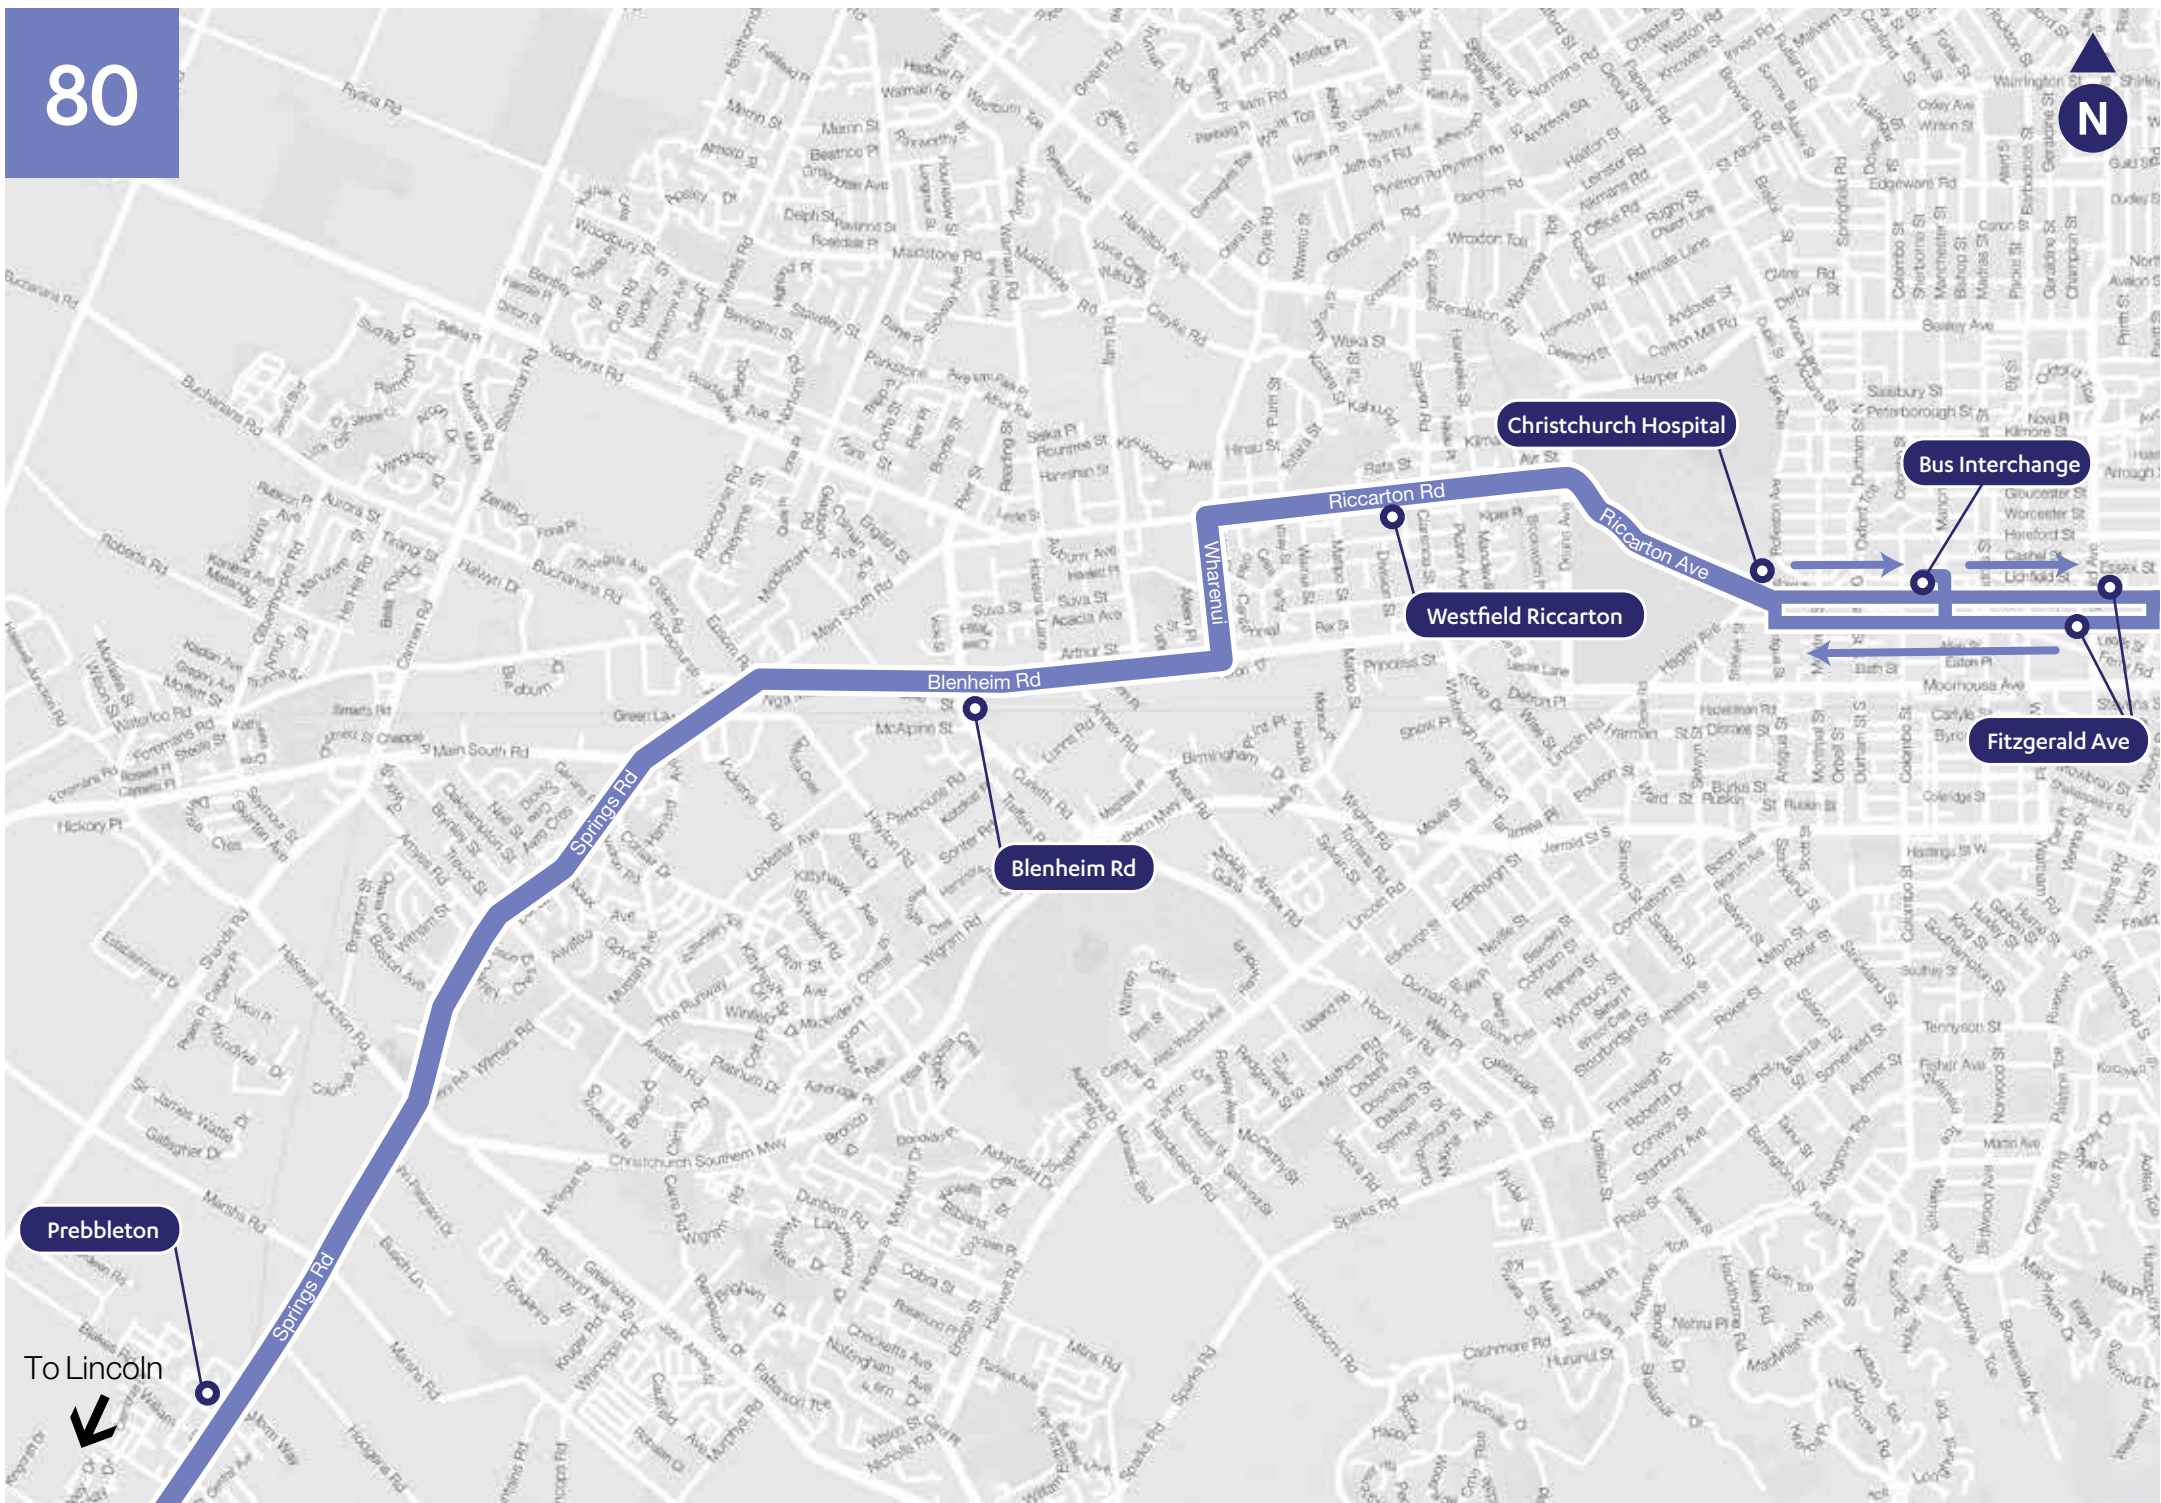

80

Bus Route

-  Lincoln University
-  Lincoln Township
-  Prebbleton
-  Westfield Riccarton
-  Christchurch Hospital
-  Bus Interchange
-  Eastgate Mall
-  Beach Rd (near Bower Ave)
-  Parklands

Key

-  Connect to other routes
-  Key stops

Sunday		PM												
Parklands	12.17	12.47	1.17	1.47	2.17	2.47	3.17	3.50	4.22	5.22	6.22	7.22	8.22	9.22
Beach Rd near Bower Ave	12.26	12.56	1.26	1.56	2.26	2.56	3.26	3.59	4.30	5.30	6.30	7.30	8.30	9.30
Pak n Save Wainoni Rd	12.35	1.05	1.35	2.05	2.35	3.05	3.35	4.08	4.38	5.38	6.38	7.38	8.38	9.38
Eastgate Mall	12.42	1.12	1.42	2.12	2.42	3.12	3.42	4.14	4.44	5.44	6.44	7.44	8.44	9.44
St Asaph St near Fitzgerald Ave	12.49	1.19	1.49	2.19	2.49	3.19	3.49	4.20	4.50	5.50	6.50	7.50	8.50	9.50
Bus Interchange (Platform C)	12.54	1.24	1.54	2.24	2.54	3.24	3.54	4.24	4.54	5.54	6.54	7.54	8.54	9.54
Christchurch Hospital	1.02	1.32	2.02	2.32	3.02	3.32	4.02	4.32	5.02	6.01	7.01	8.01	9.01	10.01
Westfield Riccarton	1.09	1.39	2.09	2.39	3.09	3.39	4.09	4.39	5.09	6.06	7.06	8.06	9.06	10.06
Blenheim Rd near Curletts Rd	1.18	1.48	2.18	2.48	3.18	3.48	4.18	4.48	5.18	6.15	7.13	8.13	9.13	10.13
Prebbleton	1.28	1.58	2.28	2.58	3.28	3.58	4.28	4.58	5.28	6.25	7.23	8.23	9.23	10.23
Lincoln University	1.44	2.14	2.44	3.14	3.44	4.14	4.44	5.14	5.44	6.41	7.39	8.39	9.39	10.39

Christchurch Hospital

Bus Interchange

Westfield Riccarton

Fitzgerald Ave

Eastgate Mall

Parklands

Wainoni Rd

Beach Rd

Continues over page

Prebbleton

To Lincoln

Christchurch Hospital

Riccarton Rd

Westfield Riccarton

Bus Interchange

Fitzgerald Ave