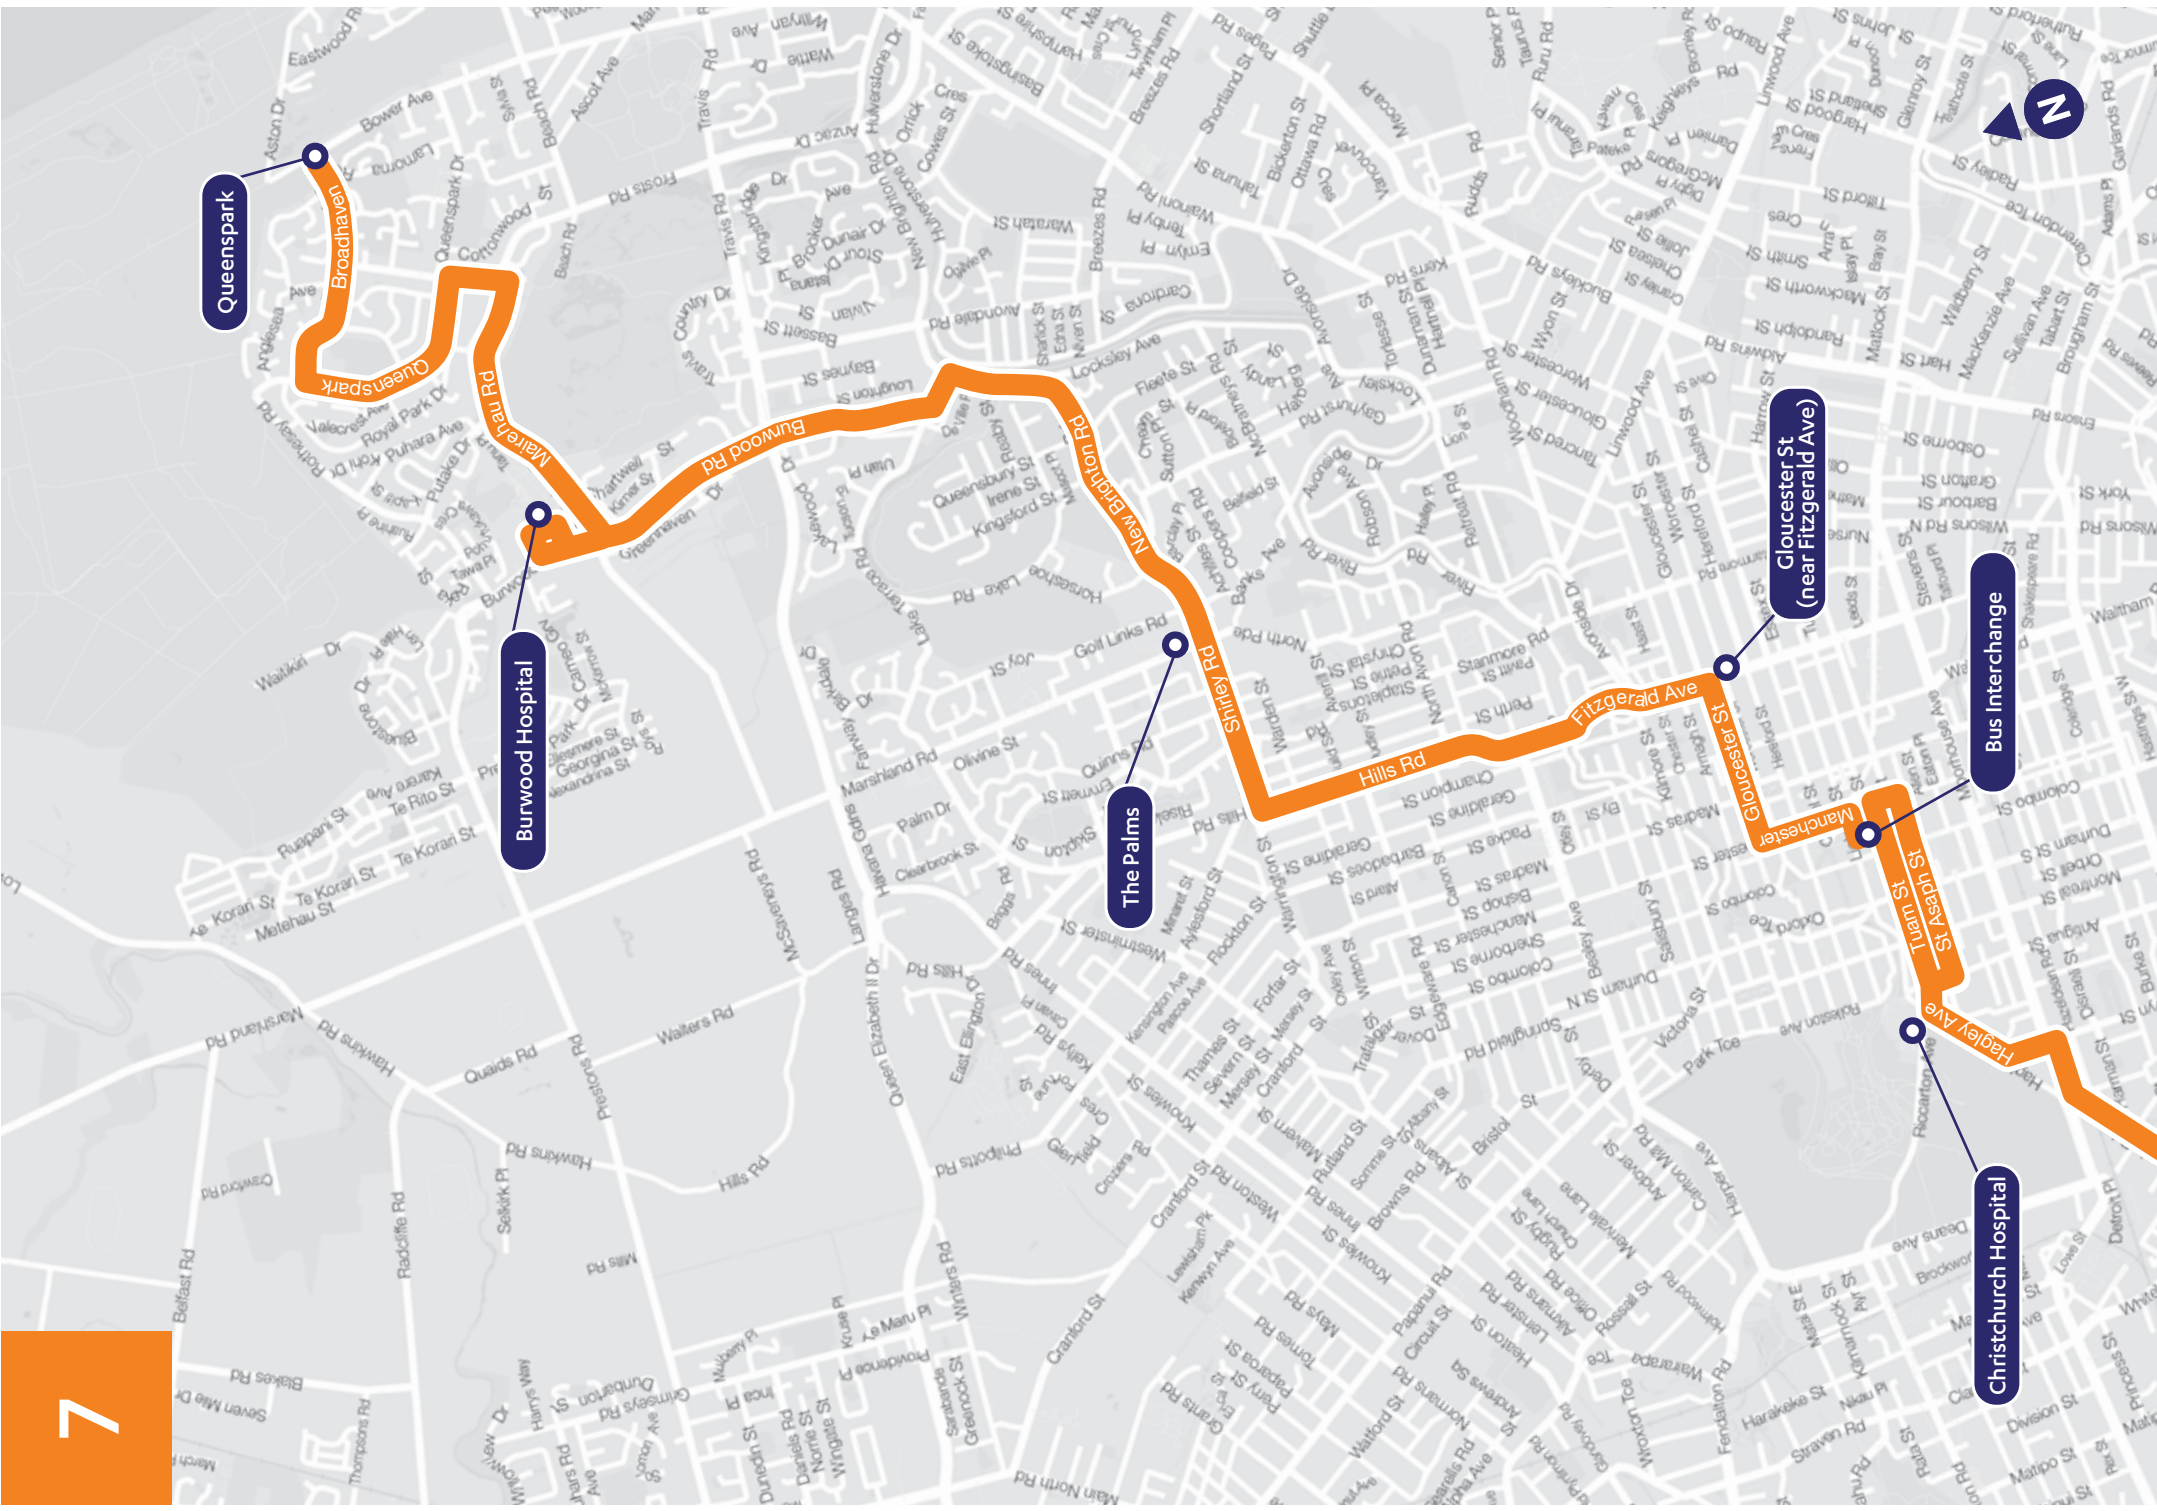

Sunday	PM															
Queenspark	3.11	3.36	4.00	4.30	5.00	5.30	6.00	6.30	7.00	7.30	8.00	8.30	9.00	9.30	10.00	
Burwood Hospital	3.20	3.45	4.09	4.39	5.08	5.38	6.08	6.38	7.08	7.38	8.08	8.38	9.08	9.38	10.08	
The Palms	3.31	3.56	4.20	4.49	5.18	5.48	6.18	6.48	7.18	7.48	8.18	8.48	9.18	9.48	10.18	
Gloucester St (near Fitzgerald Ave)	3.39	4.04	4.28	4.57	5.25	5.55	6.25	6.55	7.25	7.55	8.25	8.55	9.25	9.55	10.25	
Bus Interchange (Platform B)	3.45	4.10	4.34	5.02	5.30	6.00	6.30	7.00	7.30	8.00	8.30	9.00	9.30	10.00	10.30	
Christchurch Hospital	3.53	4.18	4.42	5.10	5.38	6.07	6.37	7.07	7.37	8.07	8.37	9.07	9.37	10.07	10.37	
Addington	3.58	4.23	4.47	5.14	5.42	6.11	6.41	7.11	7.41	8.11	8.41	9.11	9.41	10.11	10.41	
Halswell Shops	4.09	4.34	4.58	5.23	5.51	6.20	6.50	7.20	7.50	8.20	8.50	9.20	9.50	10.20	10.50	
Knights Stream Park	4.22	4.47	5.11	5.36	6.04	6.33	7.03	7.33	8.03	8.33	9.03	9.33	10.03	10.33	11.03	

Queenspark

Broadhaven

Queenspark

Burwood Hospital

The Palms

Shiloh Rd

New Brighton Rd

Burwood Rd

Mairehau Rd

Gloucester St
(near Fitzgerald Ave)

Fitzgerald Ave

Hills Rd

Bus interchange

Manchester

St John St

Christchurch Hospital

Hagley Ave

Bus Interchange

Addington

Christchurch Hospital

Lincoln Rd

Halswell Rd

Halswell Shops

Knights Stream Park