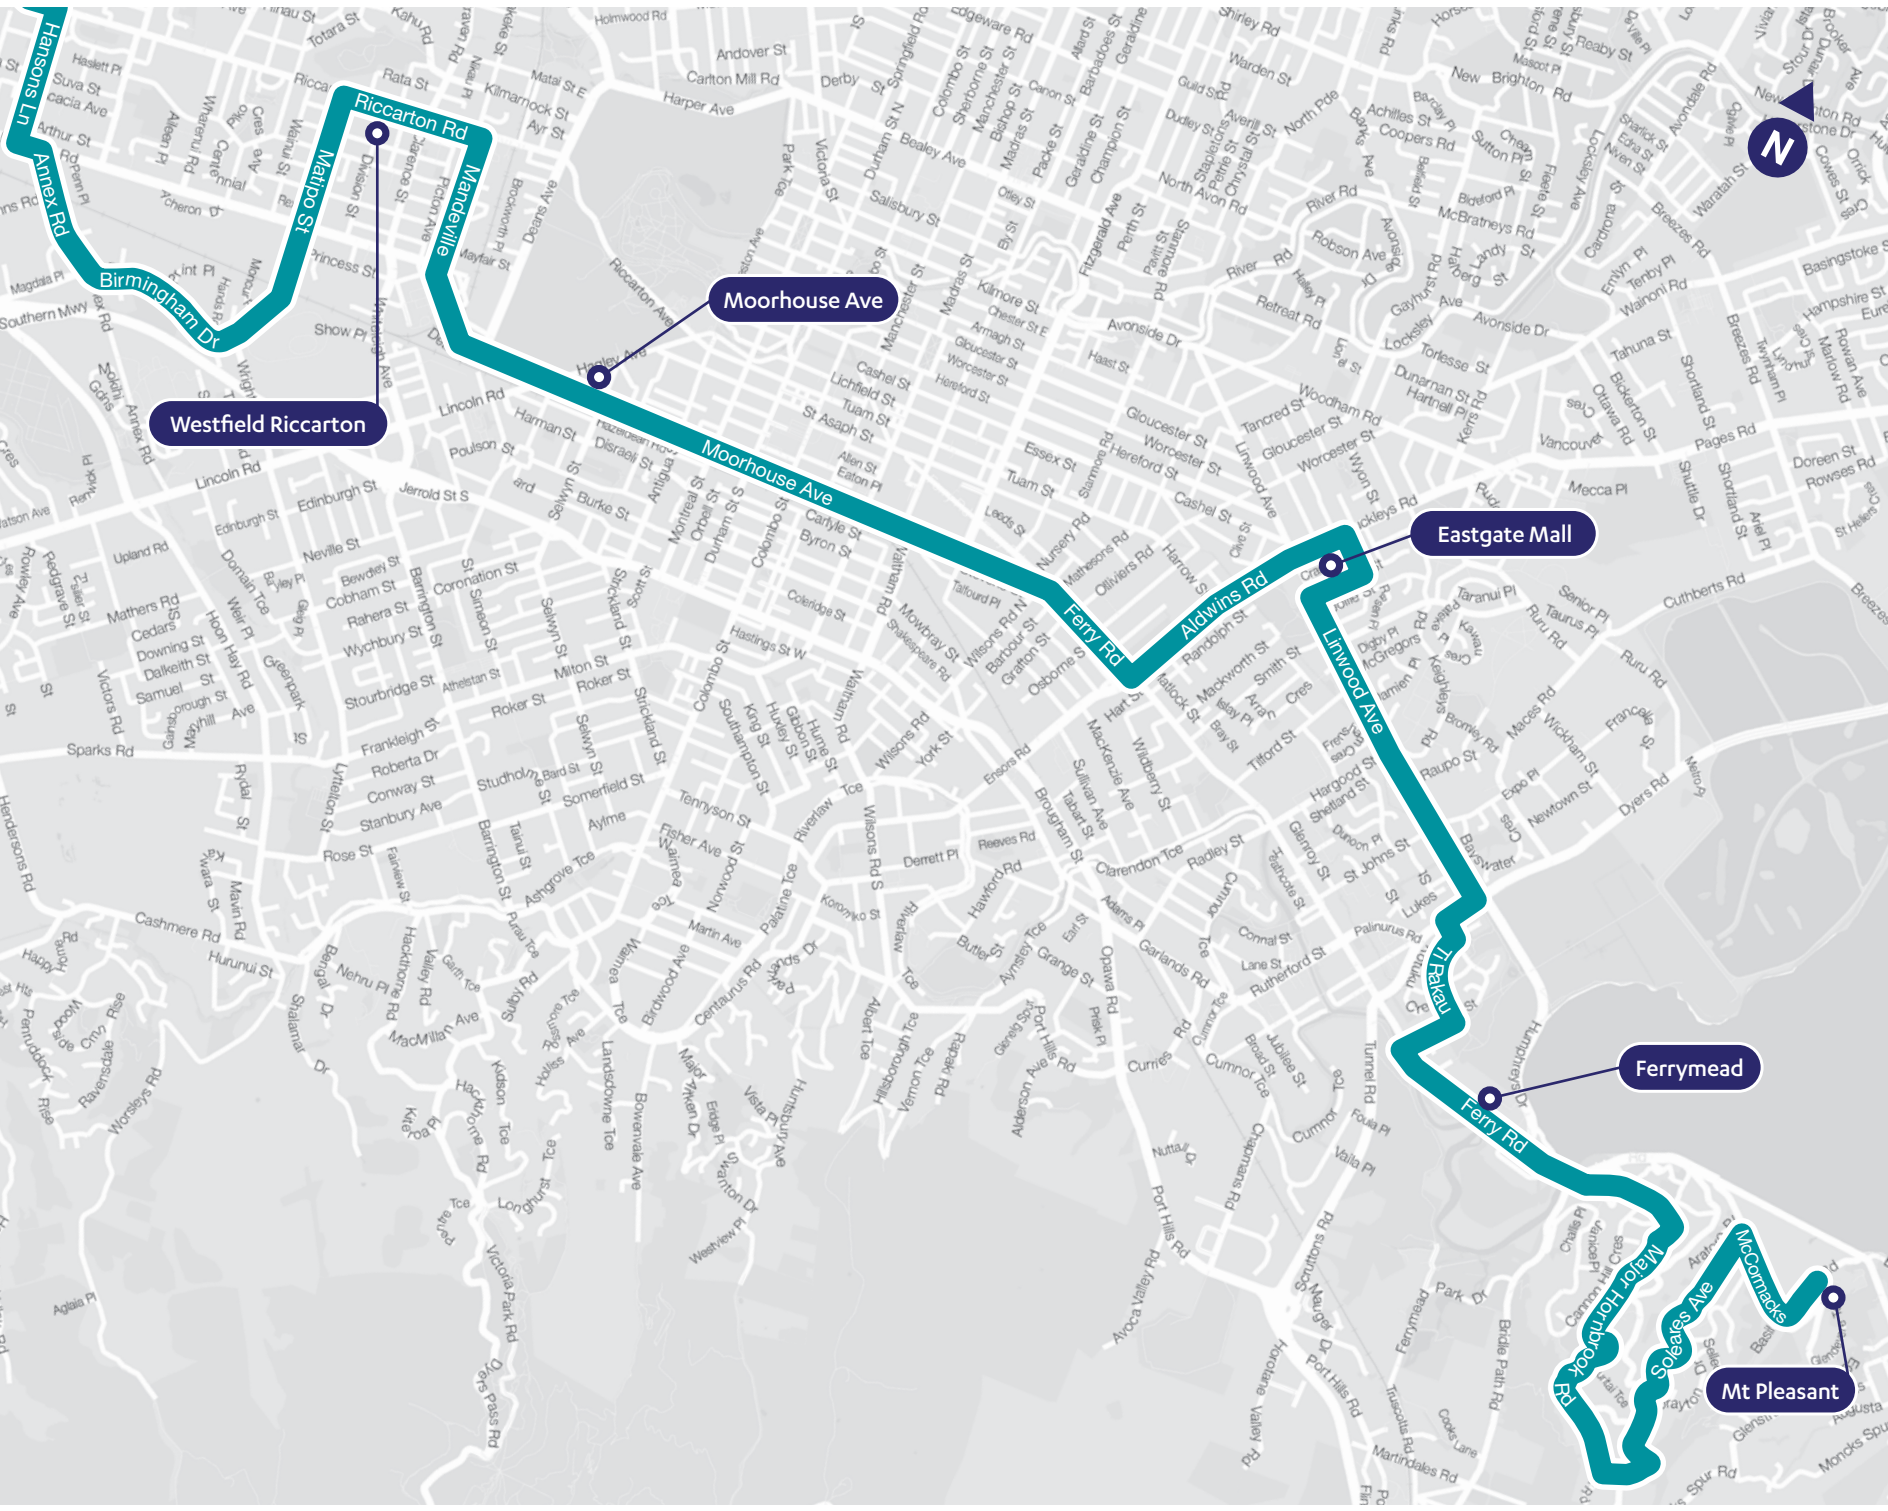

140

Westfield Riccarton

Moorhouse Ave

Eastgate Mall

Ferrymead

Mt Pleasant