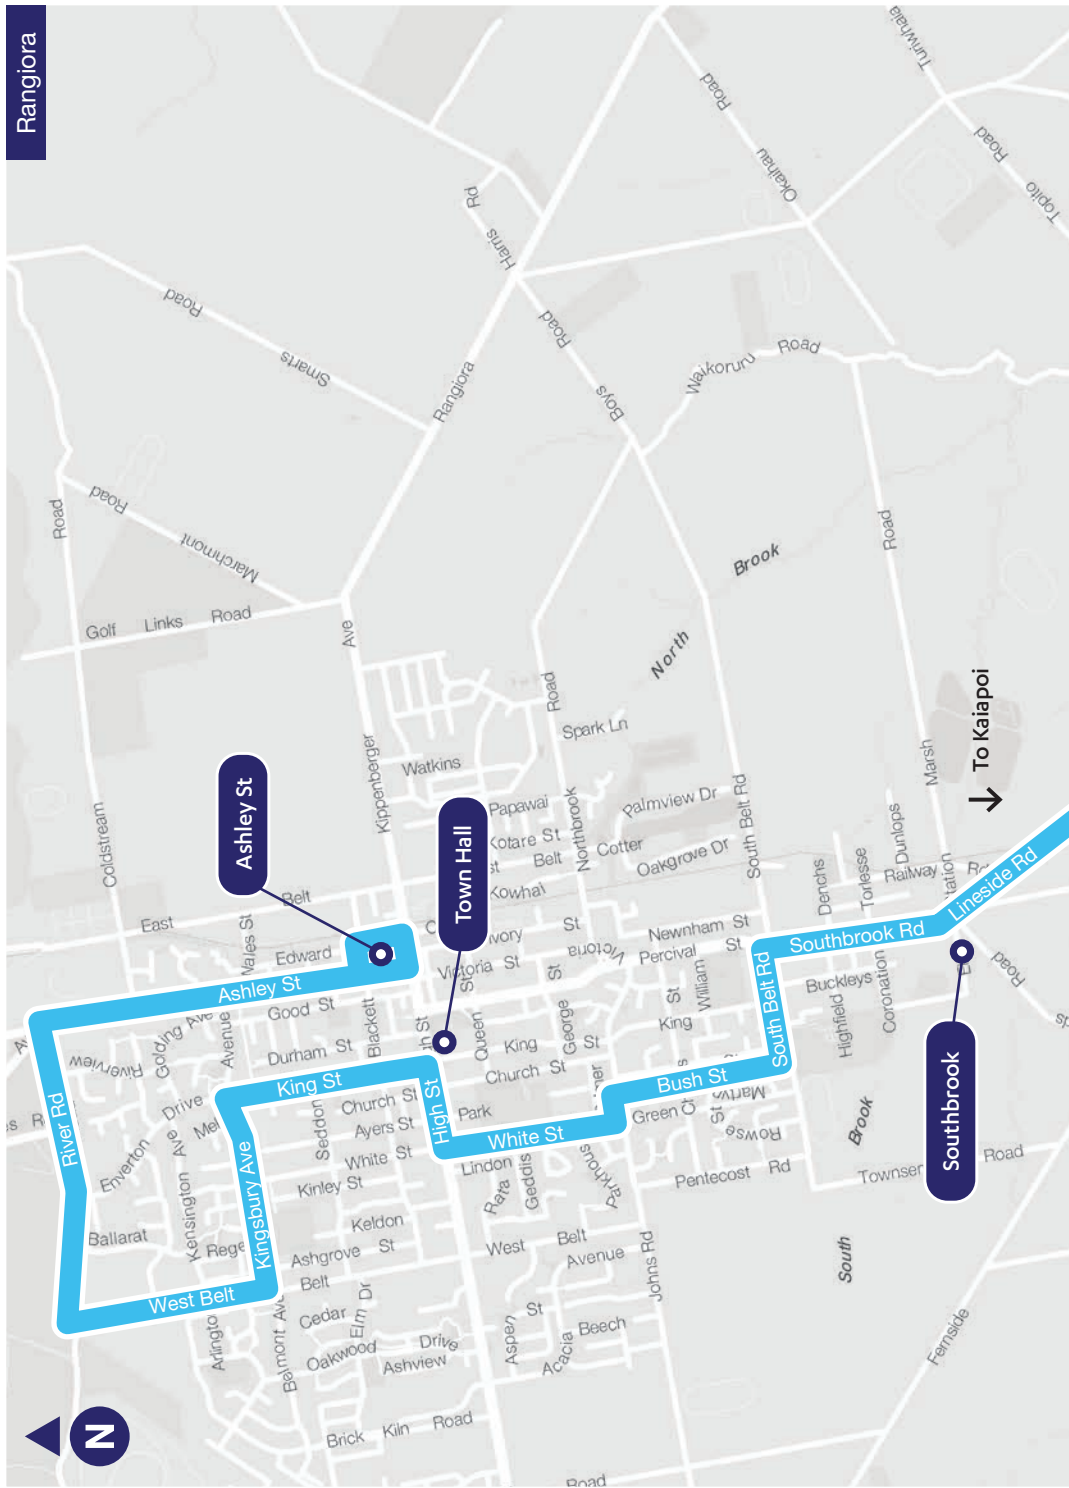

1

Blue Line

Bus Route

-  Ashley St
-  Rangiora Town Hall
-  Southbrook
-  Kaiapoi
-  Belfast
-  Northlands Mall
-  Bealey Ave
-  Bus Interchange
-  Sydenham Shops
-  Princess Margaret Hospital
-  Cashmere

Sunday	PM																							
Cashmere	1.52		2.22		2.52		3.25		3.55		4.30		5.10		6.04		7.04							
Princess Margaret Hospital	1.58	2.13	2.28	2.43	2.58	3.16	3.31	3.46	4.01	4.16	4.36	4.56	5.16	5.38	6.10	6.40	7.10	7.40	8.10	8.40	9.10	9.40	10.10	10.40
Sydenham	2.08	2.23	2.38	2.53	3.08	3.26	3.41	3.56	4.11	4.26	4.46	5.06	5.26	5.47	6.19	6.49	7.19	7.49	8.19	8.49	9.19	9.49	10.19	10.49
Bus Interchange (Platform D)	2.14	2.29	2.44	2.59	3.14	3.32	3.47	4.02	4.17	4.32	4.52	5.12	5.32	5.53	6.23	6.53	7.23	7.53	8.23	8.53	9.23	9.53	10.23	10.53
Bealey Ave	2.26	2.41	2.56	3.11	3.26	3.44	3.59	4.14	4.29	4.44	5.04	5.24	5.44	6.05	6.33	7.03	7.33	8.03	8.33	9.03	9.33	10.03	10.33	11.03
Northlands (Platform A)	2.37	2.52	3.07	3.22	3.37	3.55	4.10	4.22	4.37	4.52	5.12	5.32	5.52	6.13	6.40	7.10	7.40	8.10	8.40	9.10	9.40	10.10	10.40	11.10
Belfast	2.55	3.10	3.25	3.35	3.55	4.13	4.28	4.35	4.55	5.10	5.30	5.42	6.10	6.31	6.50	7.28	7.50	8.24	8.50	9.24	9.50	10.24	10.54	11.24
Kaiapoi				3.45				4.45				5.52			7.00		8.00		9.00		10.00			
Southbrook				3.55				4.55				6.02			7.10		8.10		9.10		10.10			
Rangiora Town Hall				4.01				5.01				6.08			7.16		8.16		9.16		10.16			
Ashley St				4.17				5.17				6.24			7.30		8.30		9.30		10.30			

Other Public Holidays:
Use the Saturday timetable.

To Kaiapoi
& Rangiora

Factory
Richhill
Tyone

Belfast

Northwood Supa Centa

Northlands

Merivale

Bealey Ave