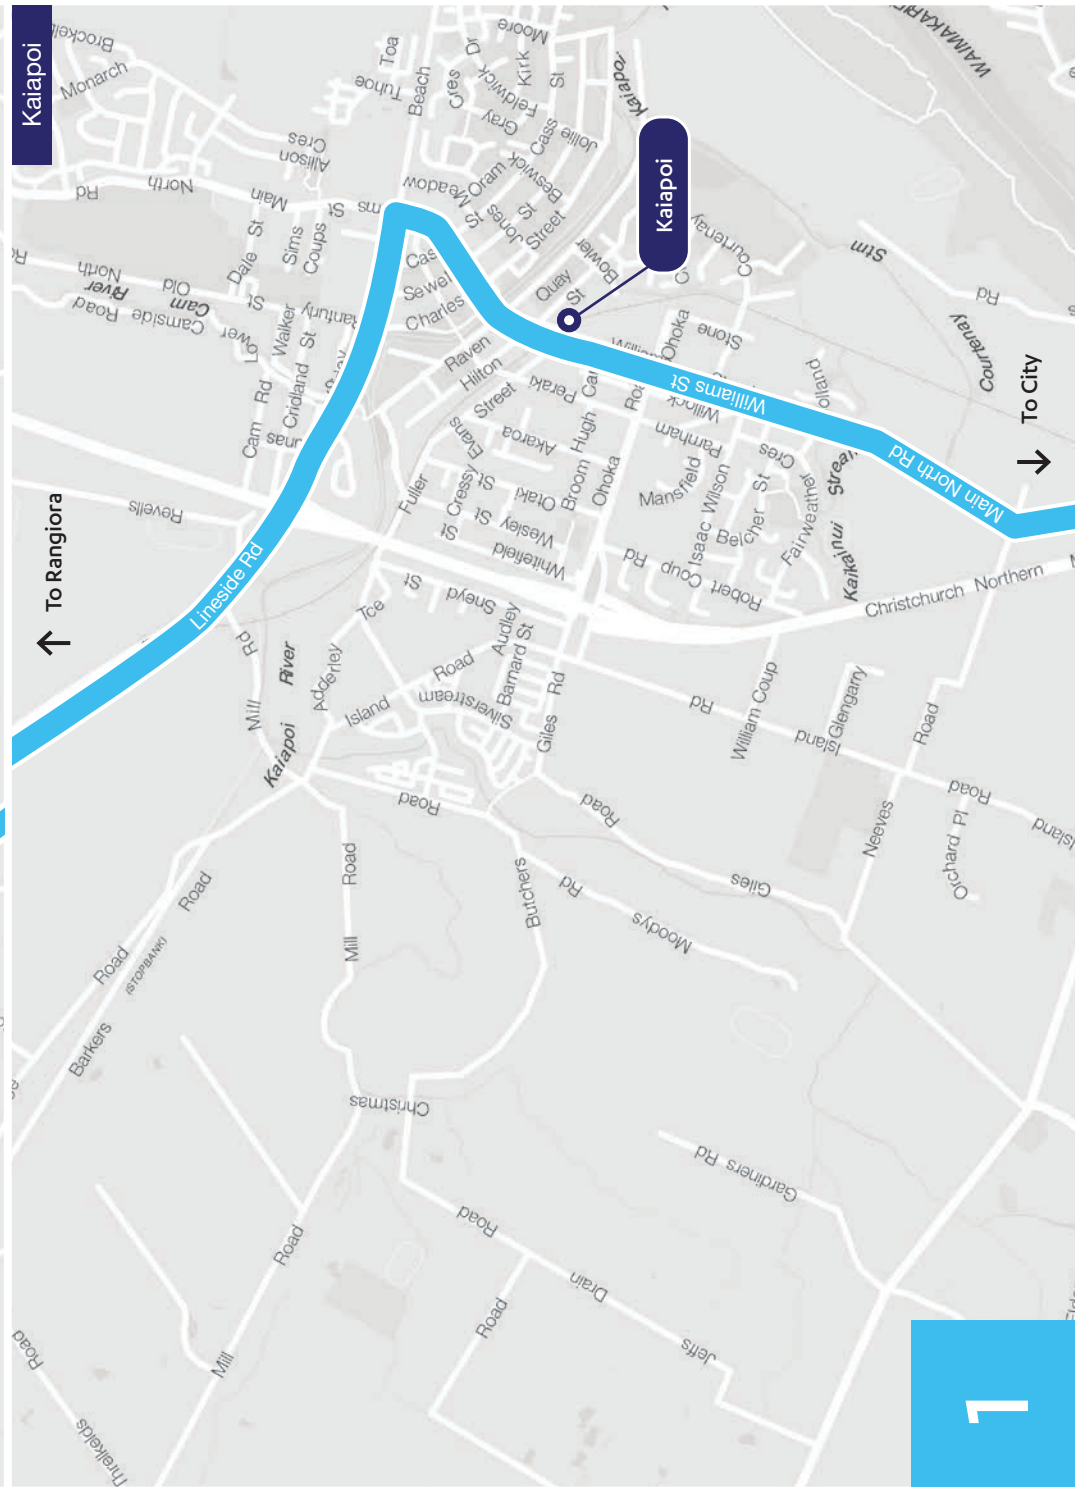

1

Blue Line

Bus Route

-  Ashley St
-  Rangiora Town Hall
-  Southbrook
-  Kaiapoi
-  Belfast
-  Northlands Mall
-  Bealey Ave
-  Bus Interchange
-  Sydenham Shops
-  Princess Margaret Hospital
-  Cashmere

Sunday	PM																							
Cashmere	1.52		2.22		2.52		3.25		3.55		4.30		5.10		6.04		7.04							
Princess Margaret Hospital	1.58	2.13	2.28	2.43	2.58	3.16	3.31	3.46	4.01	4.16	4.36	4.56	5.16	5.38	6.10	6.40	7.10	7.40	8.10	8.40	9.10	9.40	10.10	10.40
Sydenham	2.08	2.23	2.38	2.53	3.08	3.26	3.41	3.56	4.11	4.26	4.46	5.06	5.26	5.47	6.19	6.49	7.19	7.49	8.19	8.49	9.19	9.49	10.19	10.49
Bus Interchange (Platform D)	2.14	2.29	2.44	2.59	3.14	3.32	3.47	4.02	4.17	4.32	4.52	5.12	5.32	5.53	6.23	6.53	7.23	7.53	8.23	8.53	9.23	9.53	10.23	10.53
Bealey Ave	2.26	2.41	2.56	3.11	3.26	3.44	3.59	4.14	4.29	4.44	5.04	5.24	5.44	6.05	6.33	7.03	7.33	8.03	8.33	9.03	9.33	10.03	10.33	11.03
Northlands (Platform A)	2.37	2.52	3.07	3.22	3.37	3.55	4.10	4.22	4.37	4.52	5.12	5.32	5.52	6.13	6.40	7.10	7.40	8.10	8.40	9.10	9.40	10.10	10.40	11.10
Belfast	2.55	3.10	3.25	3.35	3.55	4.13	4.28	4.35	4.55	5.10	5.30	5.42	6.10	6.31	6.50	7.28	7.50	8.24	8.50	9.24	9.50	10.24	10.54	11.24
Kaiapoi				3.45				4.45				5.52			7.00		8.00		9.00		10.00			
Southbrook				3.55				4.55				6.02			7.10		8.10		9.10		10.10			
Rangiora Town Hall				4.01				5.01				6.08			7.16		8.16		9.16		10.16			
Ashley St				4.17				5.17				6.24			7.30		8.30		9.30		10.30			

Other Public Holidays:
Use the Saturday timetable.

To Kaiapoi
& Rangiora

Factory
Richhill
Tyone

Belfast

Northwood Supa Centa

Northlands

Merivale

Bealey Ave