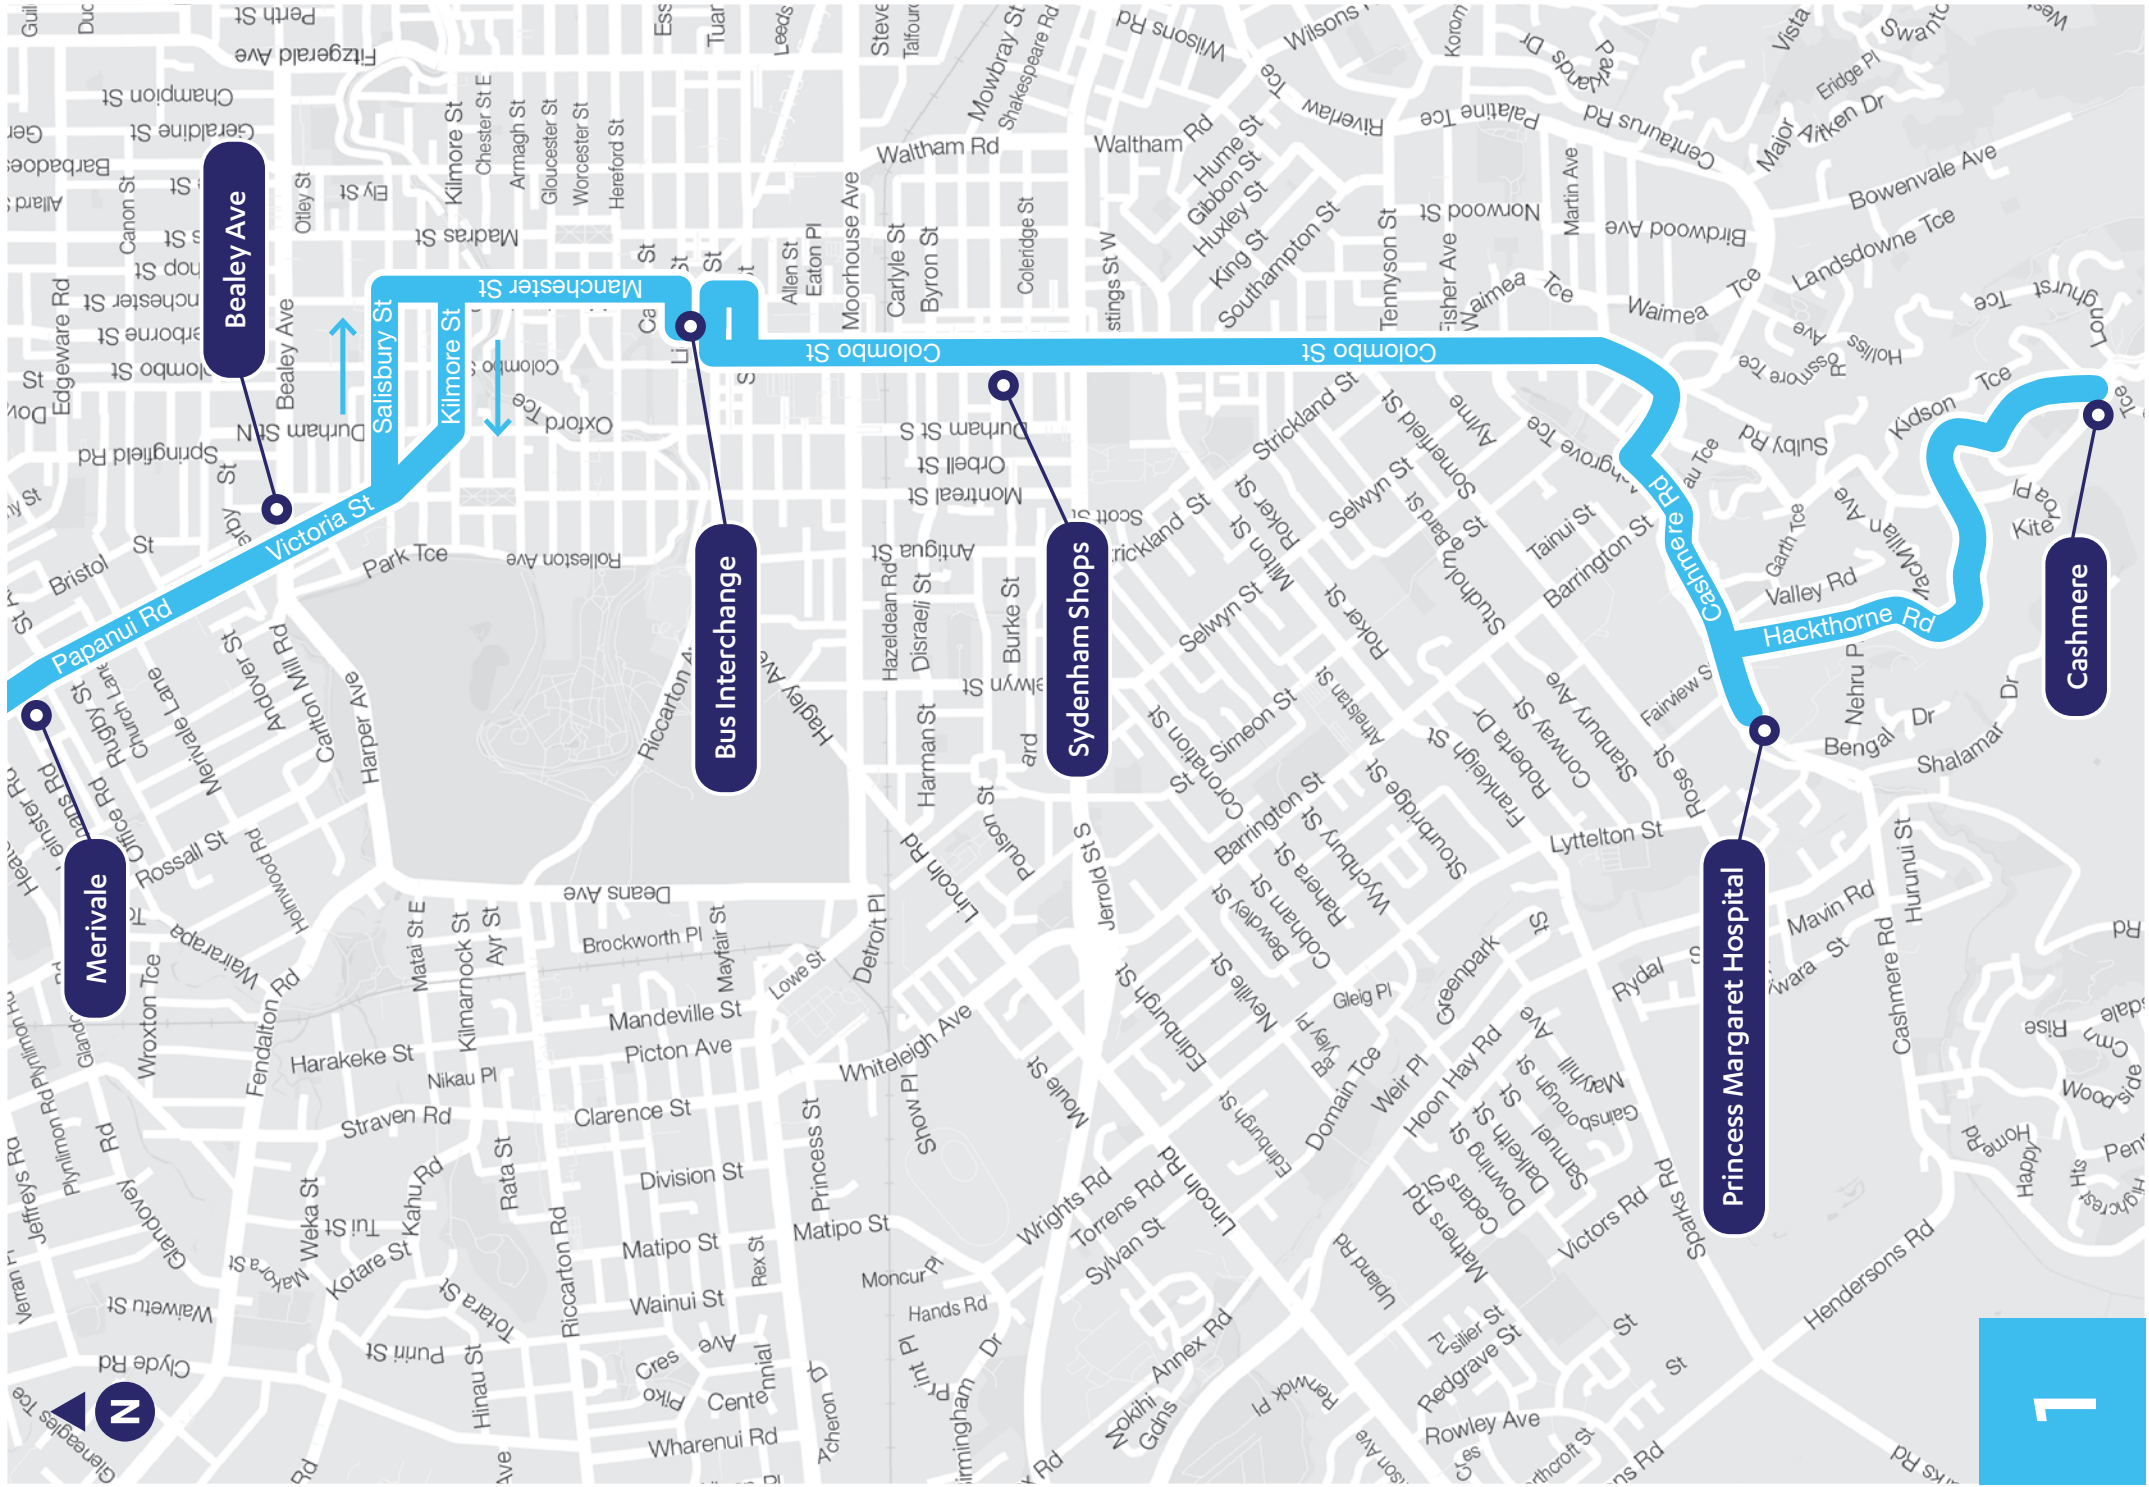

Key

-  Connect to other routes
-  Key stops

EXP = Express Trips

These trips do NOT drop off passengers before Factory Rd Belfast. Pick ups only.

Trips start at Ara Institute (Ferry Rd) 6 minutes before Bus Interchange time.

Other Public Holidays:
Use the Saturday timetable.

To Kaiapoi
& Rangiora

Factory
Richhill
Tyone

Belfast

Northwood Supa Centa

Northlands

Merivale

Bealey Ave

Bus Interchange

Sydenham Shops

Princess Margaret Hospital

Cashmere