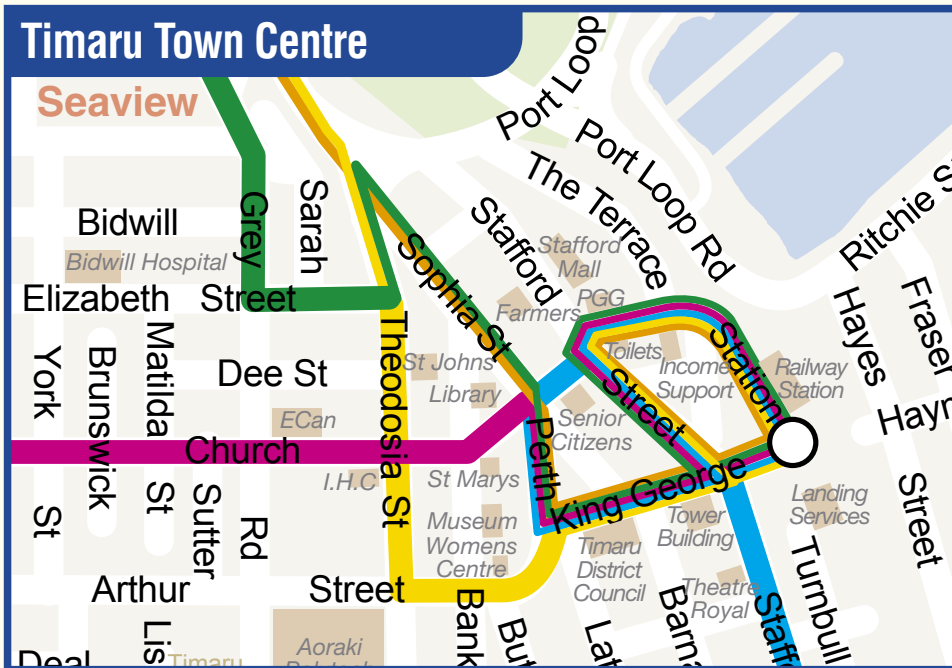

# Timaru Urban Bus Routes

KEY	
<span style="color: pink;">—</span>	Gleniti Route
<span style="color: orange;">—</span>	Grantlea Route
<span style="color: green;">—</span>	Marchwiell Route
<span style="color: blue;">—</span>	South End Route
<span style="color: yellow;">—</span>	Washdyke/Timaru
○	Timing Points
→	Travel Direction
■	Destinations