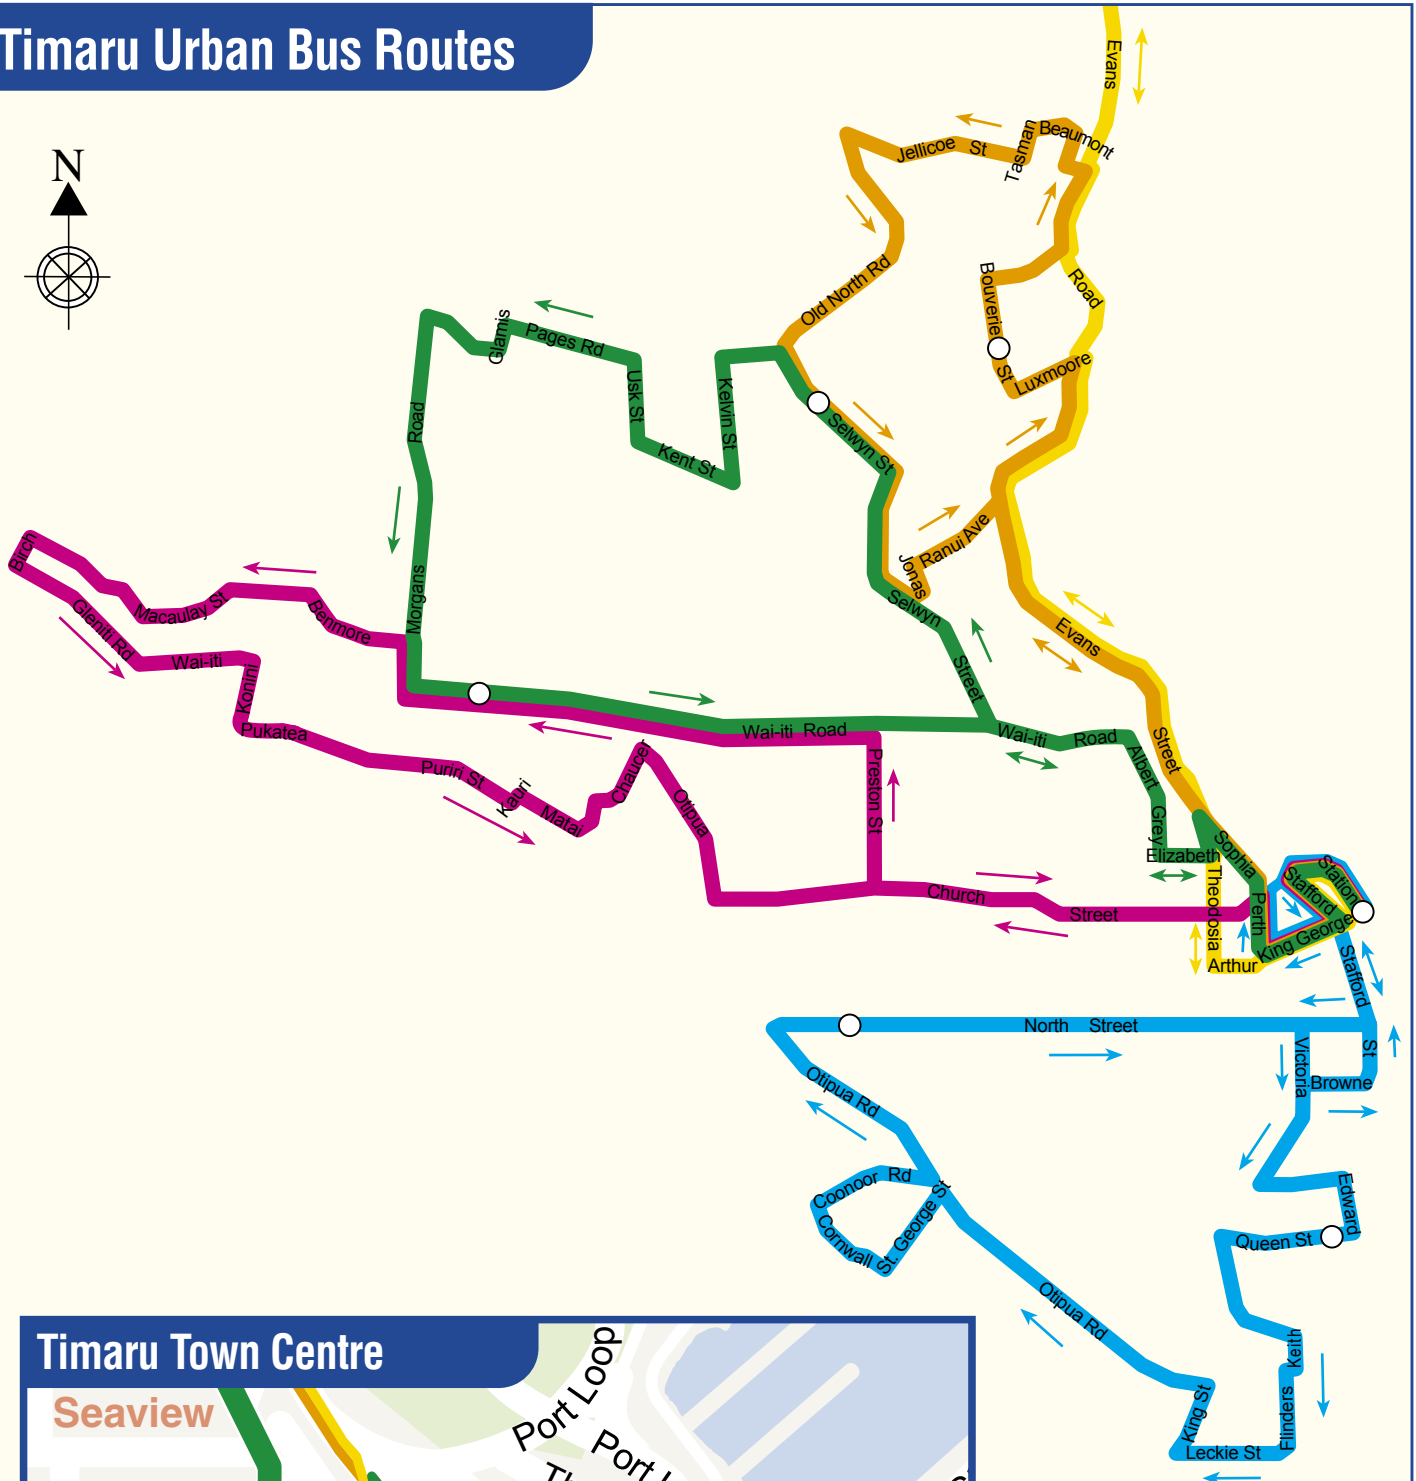

# Timaru Urban Bus Routes

KEY	
<span style="color: pink;">—</span>	Gleniti Route
<span style="color: orange;">—</span>	Grantlea Route
<span style="color: green;">—</span>	Marchwiell Route
<span style="color: blue;">—</span>	South End Route
<span style="color: yellow;">—</span>	Washdyke/Timaru
○	Timing Points
→	Travel Direction
■	Destinations