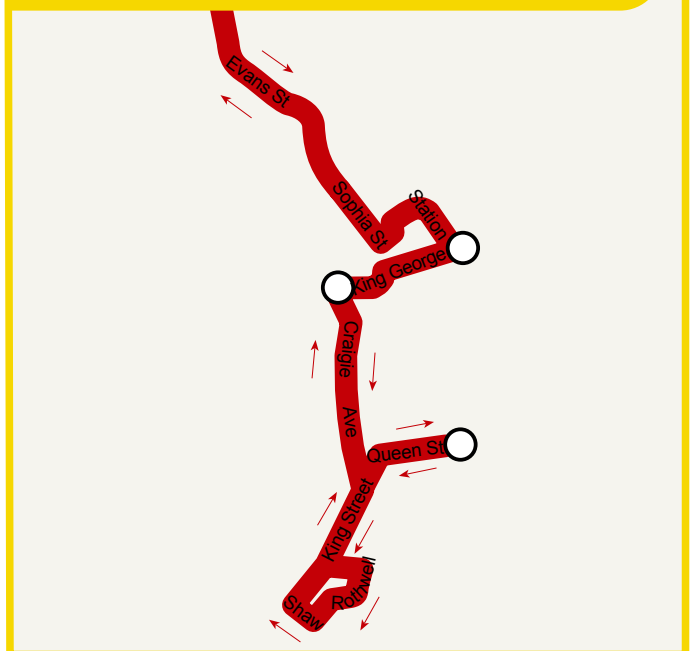

Temuka Bus Route into Timaru