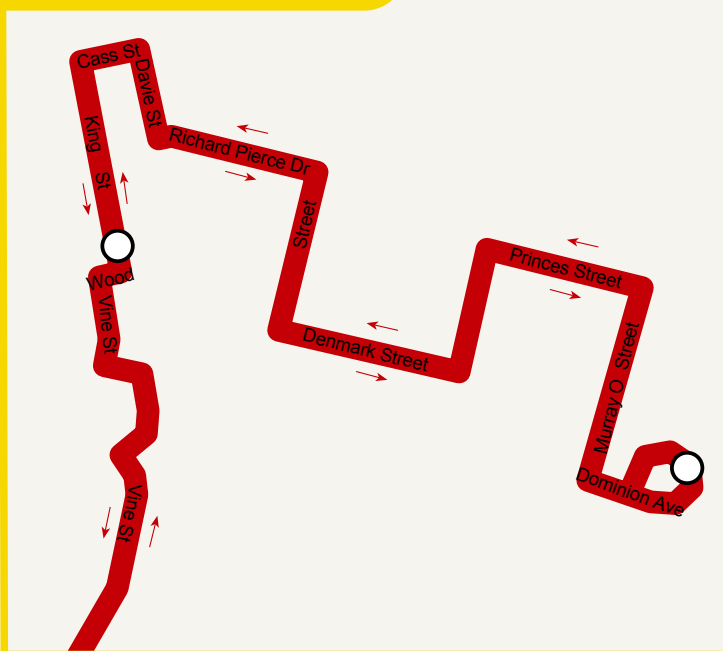

Timaru Urban Bus Routes

TIMARU to Temuka via Washdyke

MONDAY to FRIDAY

	Railway Station	High St Depot	Polytech	Washdyke	Arowhenua	King St/ Wood St (Temuka)	Cass Street (Temuka)	Bramwill Booth House (Temuka)
AM s	-	7.15	7.15	7.22	7.30	-	7.35	7.45
Intercity	11.20	-	-	11.30	-	11.40	-	-
PM	4.20	-	4.24	4.30	4.40	4.43	4.45	4.55
F & S	8.30	-	-	8.40	-	8.50	-	-

TEMUKA to Timaru via Washdyke

MONDAY to FRIDAY

	Bramwill Booth House (Temuka)	Cass Street (Temuka)	King St/ Wood St (Temuka)	Arowhenua	Washdyke	Railway Station	Polytech	Public Hospital	High St Depot
AM s	7.45	7.57	8.00	8.03	8.13	8.23	8.26	8.35	8.40
Intercity	-	-	10.00	-	10.10	10.20	-	-	-
PM Intercity	-	-	4.00	-	4.18	4.30	-	-	-
S	4.50	-	4.55	5.00	5.10	5.15	5.20	-	-
F & S	-	-	7.30	-	7.40	7.55	-	-	-

S - runs on School Days only (departs from High St. bus depot)

F & S - Intercity Service runs Friday & Sunday Only

Intercity – Service runs 7 days a week

Temuka Bus Route