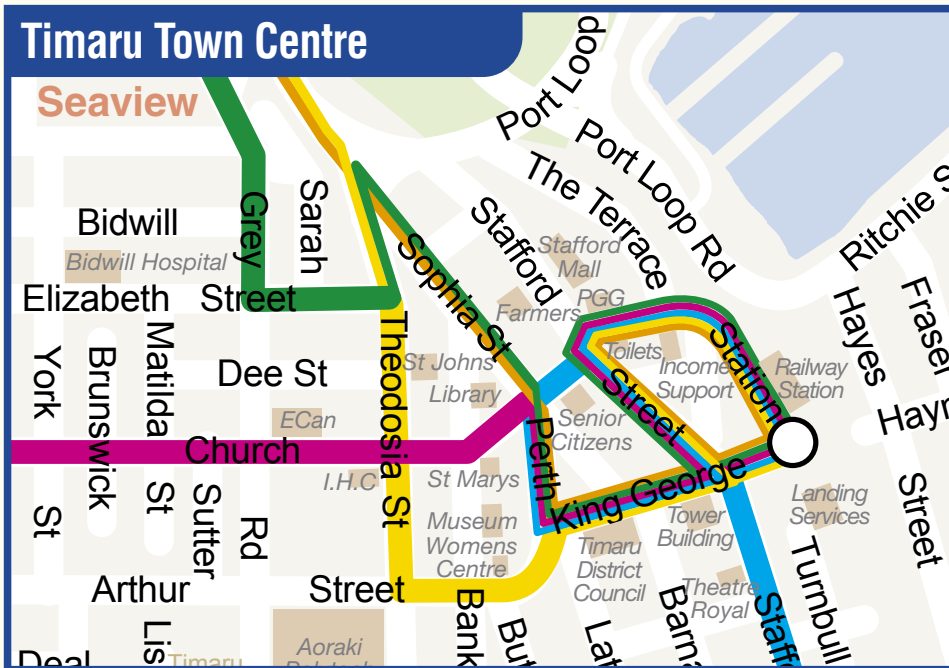

## TEMUKA to Timaru via Washdyke

### MONDAY to FRIDAY

	Bramwill Booth House (Temuka)	Cass Street (Temuka)	King St/ Wood St (Temuka)	Arowhenua	Washdyke	Railway Station	Polytech	Public Hospital	High St Depot
AM s	7.45	7.57	8.00	8.03	8.13	8.23	8.26	8.35	8.40
Intercity	-	-	10.00	-	10.10	10.20	-	-	-
PM Intercity	-	-	4.00	-	4.18	4.30	-	-	-
S	4.50	-	4.55	5.00	5.10	5.15	5.20	-	-
F & S	-	-	7.30	-	7.40	7.55	-	-	-

S - runs on School Days only (departs from High St. bus depot)

F & S - Intercity Service runs Friday & Sunday Only

Intercity – Service runs 7 days a week

# Timaru Urban Bus Routes

KEY	
<span style="color: pink;">—</span>	Gleniti Route
<span style="color: orange;">—</span>	Grantlea Route
<span style="color: green;">—</span>	Marchwiell Route
<span style="color: blue;">—</span>	South End Route
<span style="color: yellow;">—</span>	Washdyke/Timaru
○	Timing Points
→	Travel Direction
■	Destinations