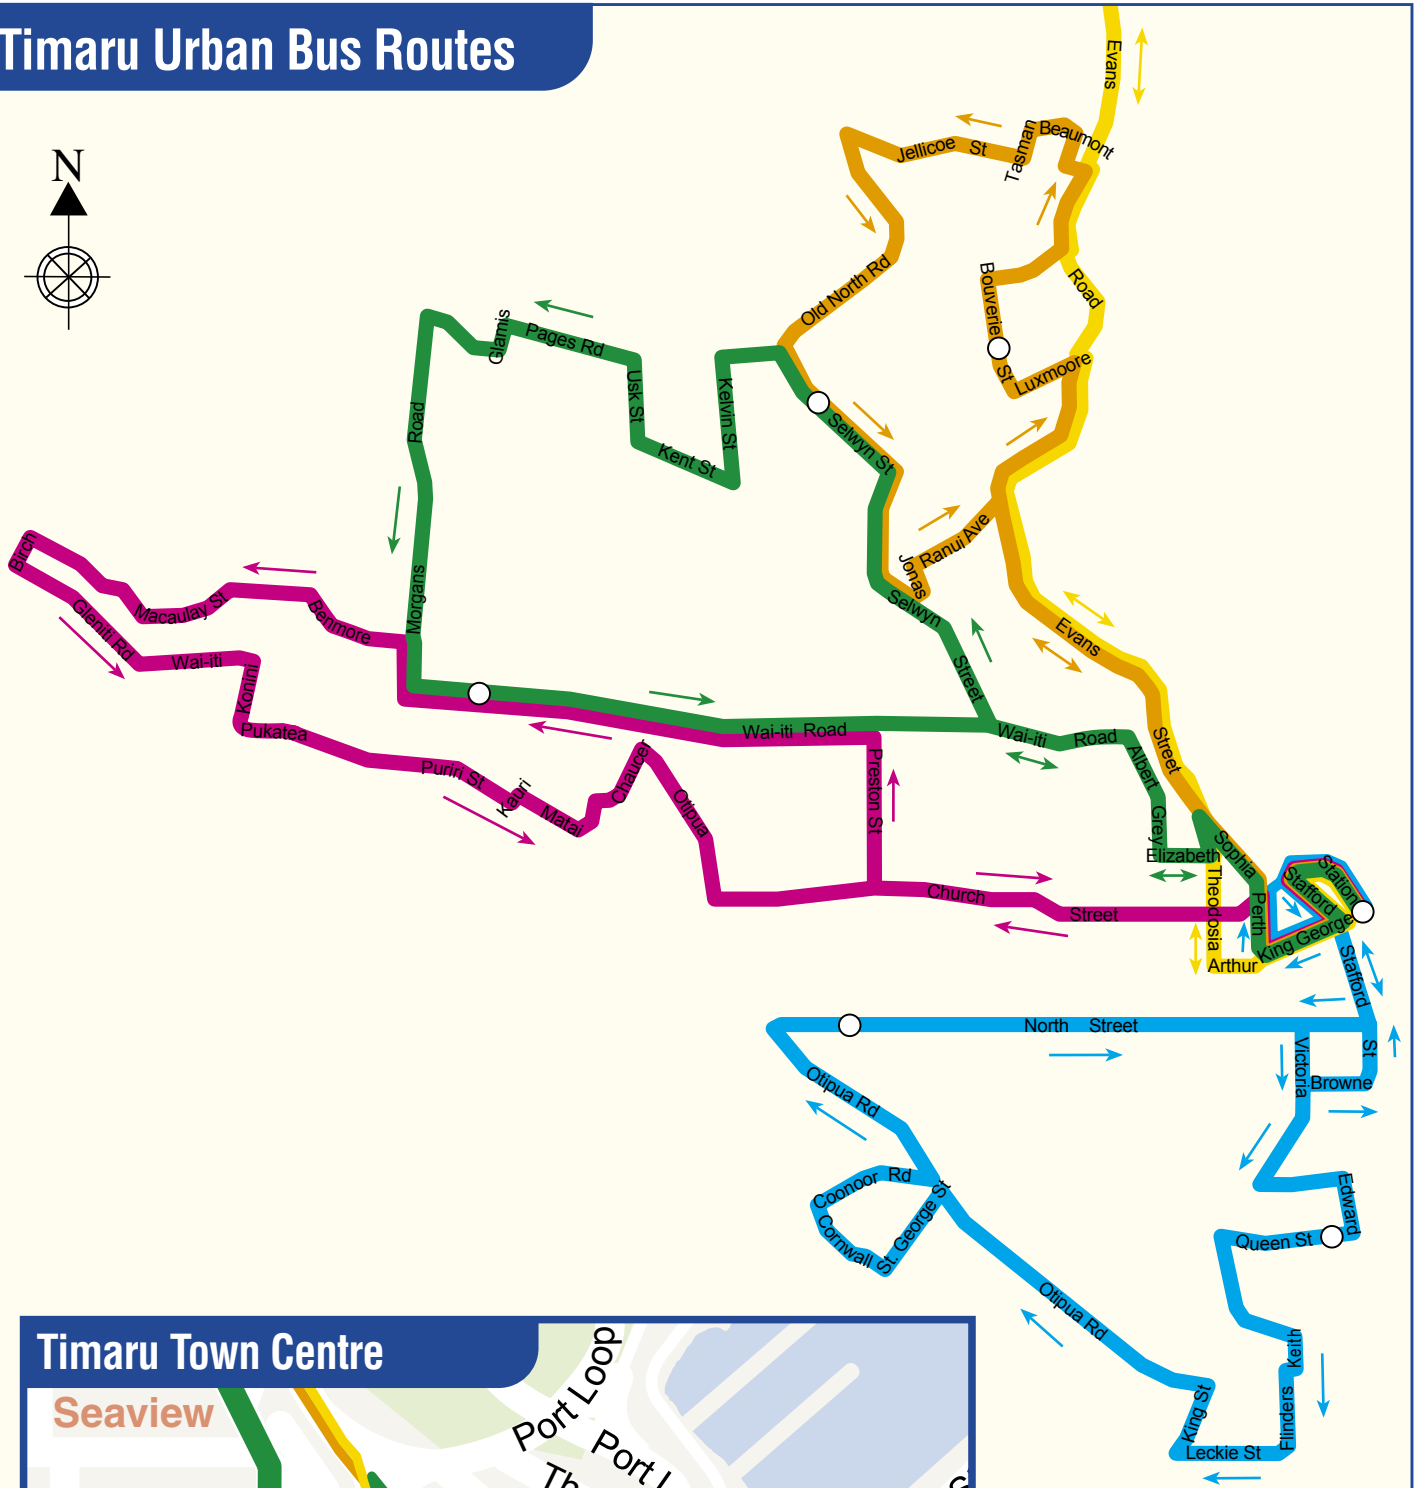

Timaru Urban Bus Routes

KEY	
—	Gleniti Route
—	Grantlea Route
—	Marchwiell Route
—	South End Route
—	Washdyke/Timaru
○	Timing Points
→	Travel Direction
■	Destinations